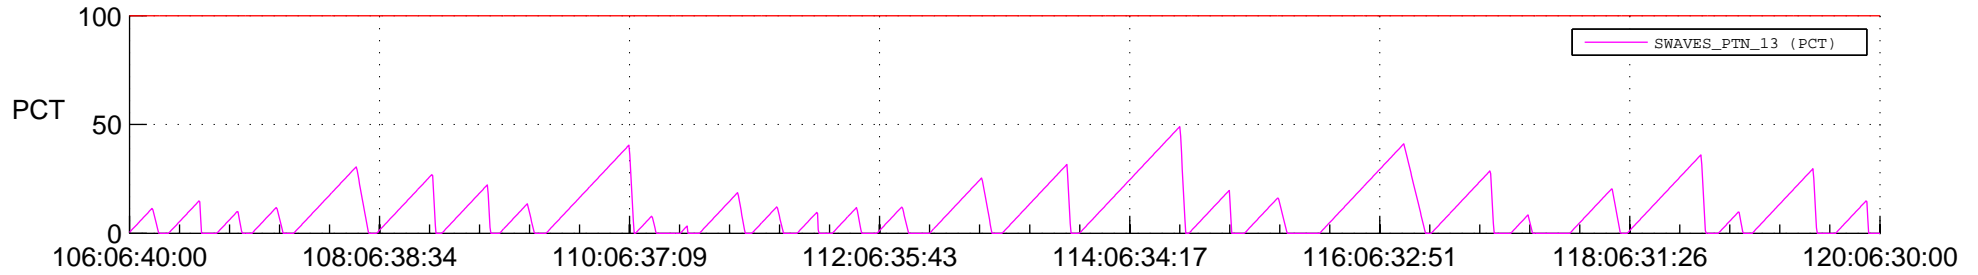

STEREO AHEAD SSR PCT Full Prediction

SWAVES_Percent_Full_Prediction

IMPACT_Percent_Full_Prediction

PLASTIC_Percent_Full_Prediction

Spacecraft_DownLink_Rate

Ground Time (2018:106:06:40:00.000 -2018:120:06:30:00.000)