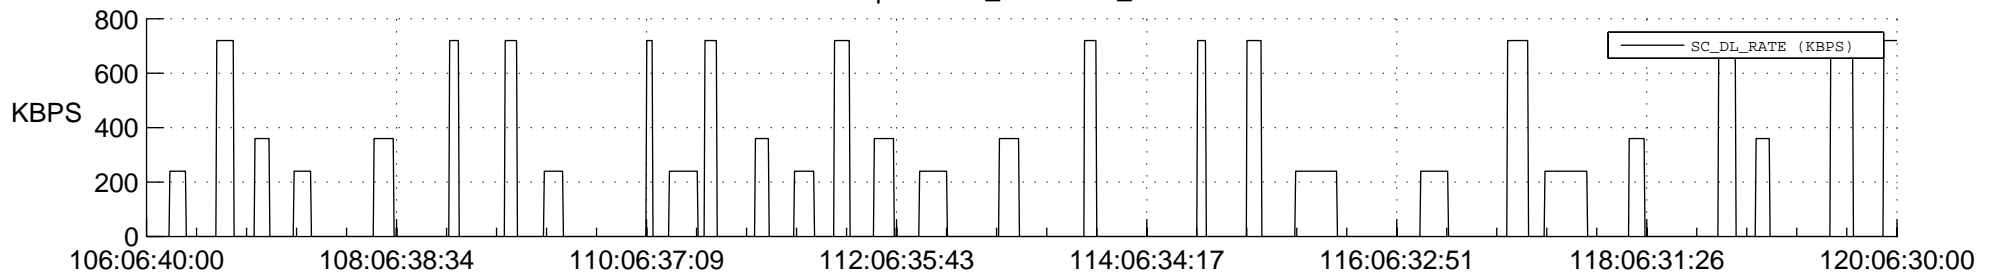

STEREO AHEAD SSR PCT Full Prediction

SWAVES_Percent_Full_Prediction

IMPACT_Percent_Full_Prediction

PLASTIC_Percent_Full_Prediction

Spacecraft_DownLink_Rate

Ground Time (2018:106:06:40:00.000 -2018:120:06:30:00.000)