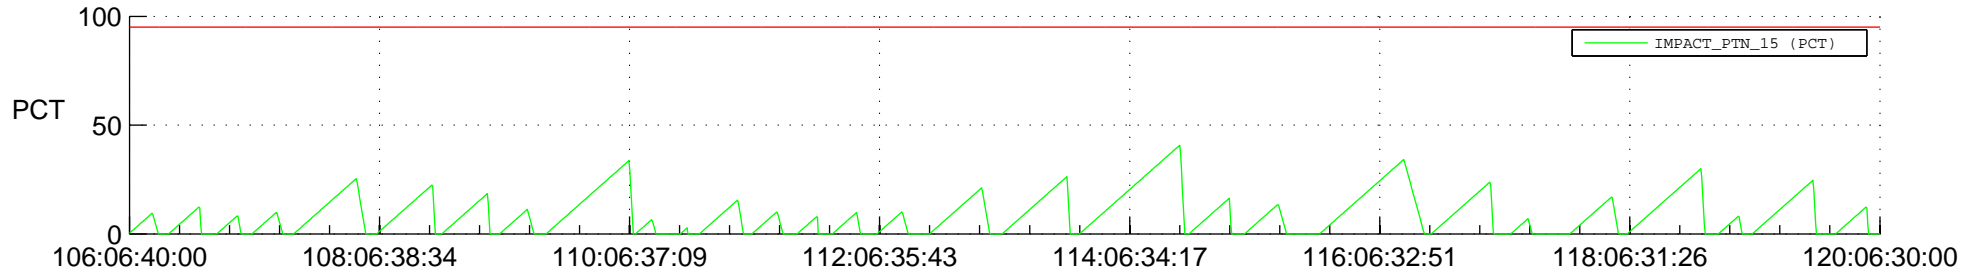

STEREO AHEAD SSR PCT Full Prediction

SWAVES_Percent_Full_Prediction

IMPACT_Percent_Full_Prediction

PLASTIC_Percent_Full_Prediction

Spacecraft_DownLink_Rate

Ground Time (2018:106:06:40:00.000 -2018:120:06:30:00.000)