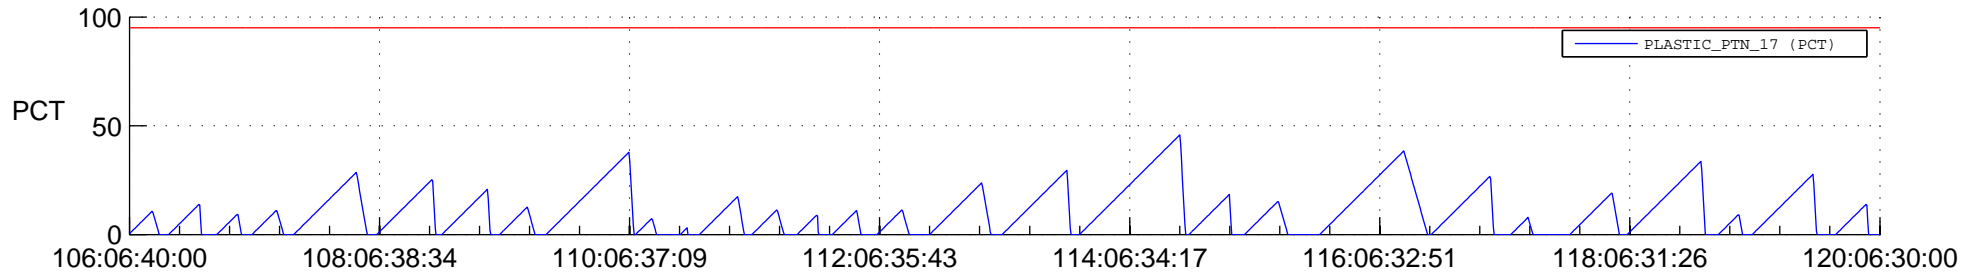

STEREO AHEAD SSR PCT Full Prediction

SWAVES_Percent_Full_Prediction

IMPACT_Percent_Full_Prediction

PLASTIC_Percent_Full_Prediction

Spacecraft_DownLink_Rate

Ground Time (2018:106:06:40:00.000 -2018:120:06:30:00.000)