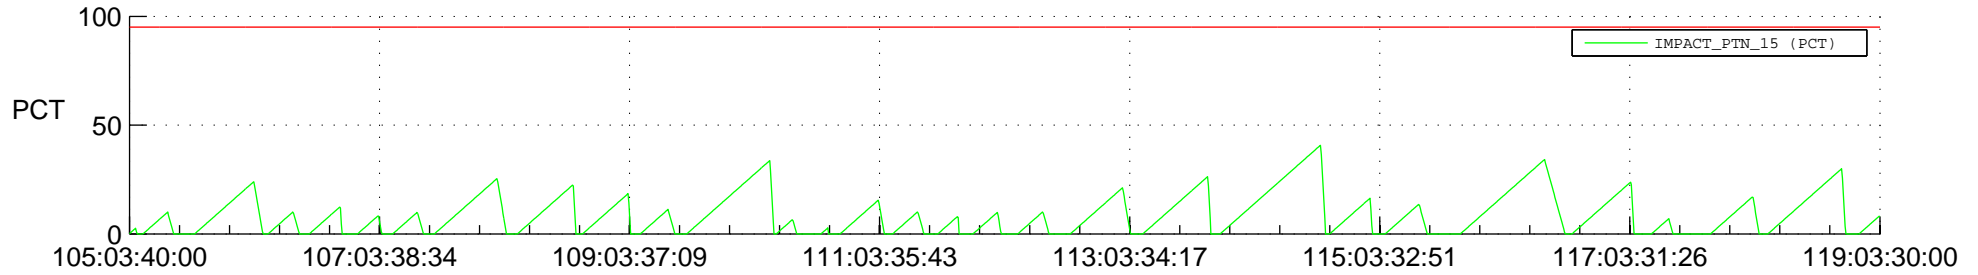

STEREO AHEAD SSR PCT Full Prediction

SWAVES_Percent_Full_Prediction

IMPACT_Percent_Full_Prediction

PLASTIC_Percent_Full_Prediction

Spacecraft_DownLink_Rate