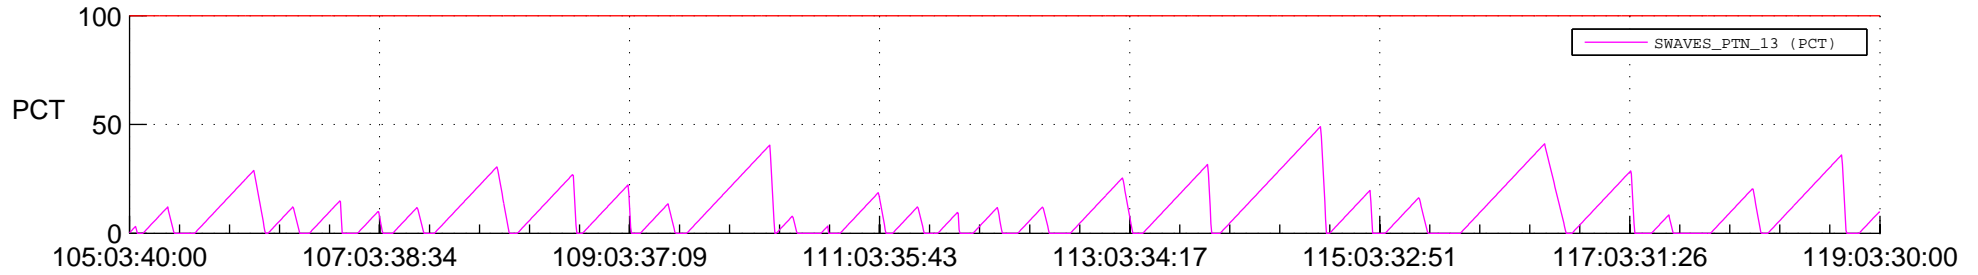

STEREO AHEAD SSR PCT Full Prediction

SWAVES_Percent_Full_Prediction

IMPACT_Percent_Full_Prediction

PLASTIC_Percent_Full_Prediction

Spacecraft_DownLink_Rate