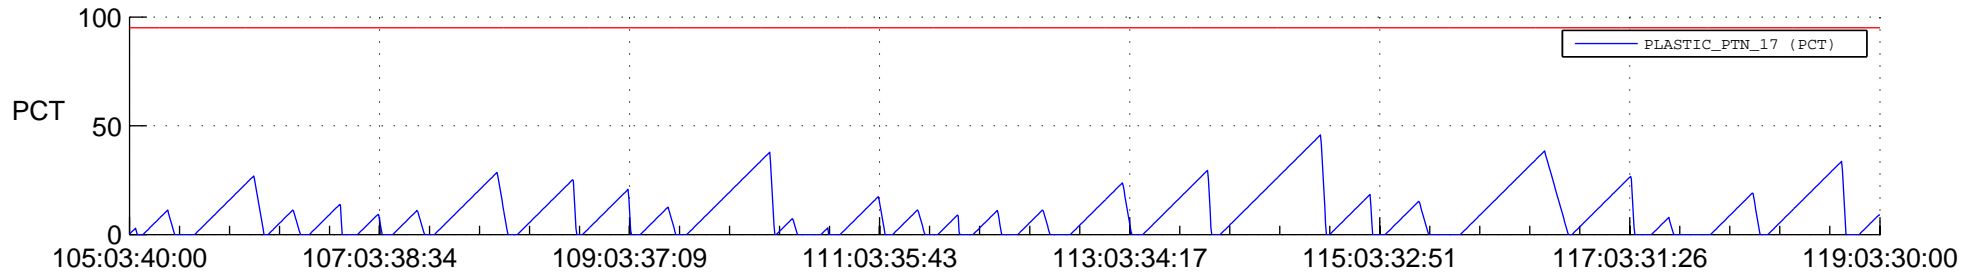

STEREO AHEAD SSR PCT Full Prediction

SWAVES_Percent_Full_Prediction

IMPACT_Percent_Full_Prediction

PLASTIC_Percent_Full_Prediction

Spacecraft_DownLink_Rate