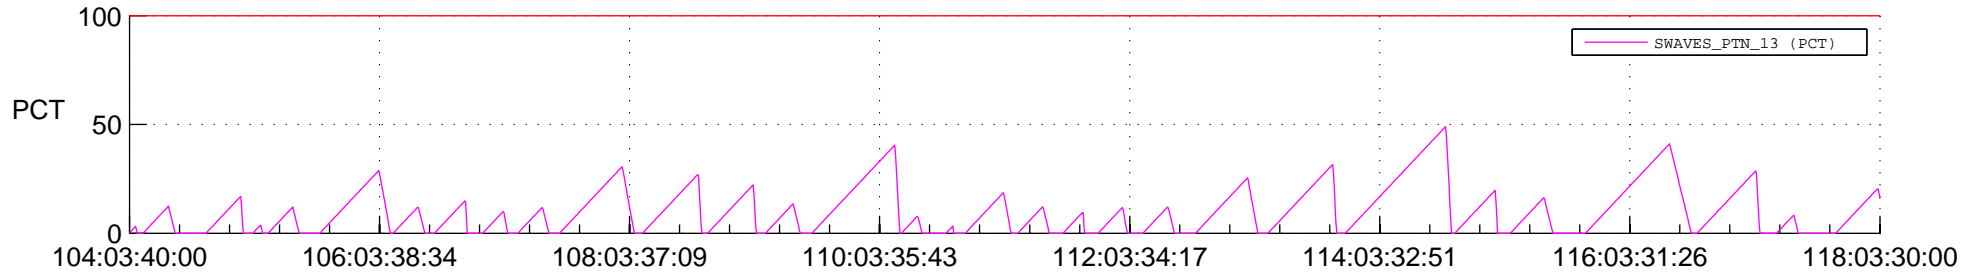

STEREO AHEAD SSR PCT Full Prediction

SWAVES_Percent_Full_Prediction

IMPACT_Percent_Full_Prediction

PLASTIC_Percent_Full_Prediction

Spacecraft_DownLink_Rate

Ground Time (2018:104:03:40:00.000 -2018:118:03:30:00.000)