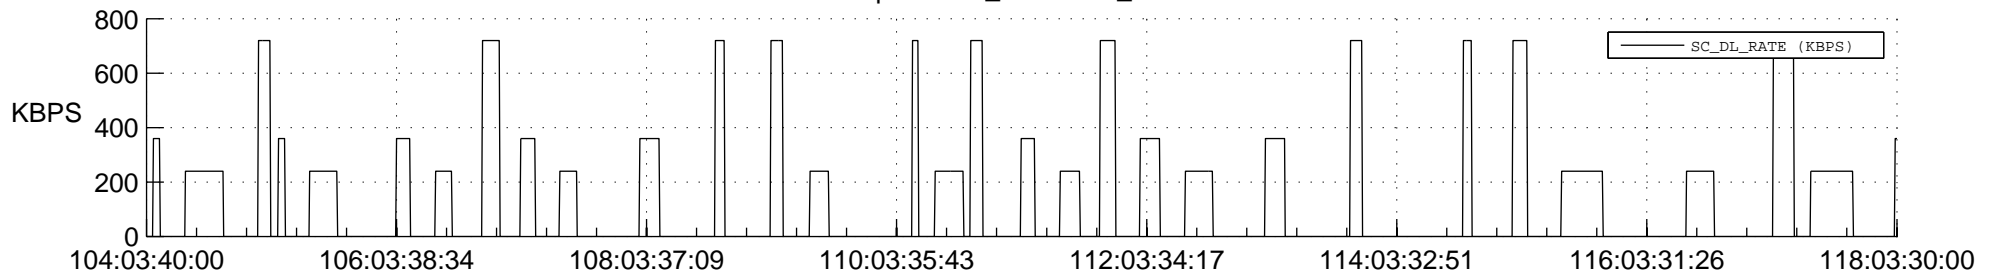

STEREO AHEAD SSR PCT Full Prediction

SWAVES_Percent_Full_Prediction

IMPACT_Percent_Full_Prediction

PLASTIC_Percent_Full_Prediction

Spacecraft_DownLink_Rate

Ground Time (2018:104:03:40:00.000 -2018:118:03:30:00.000)