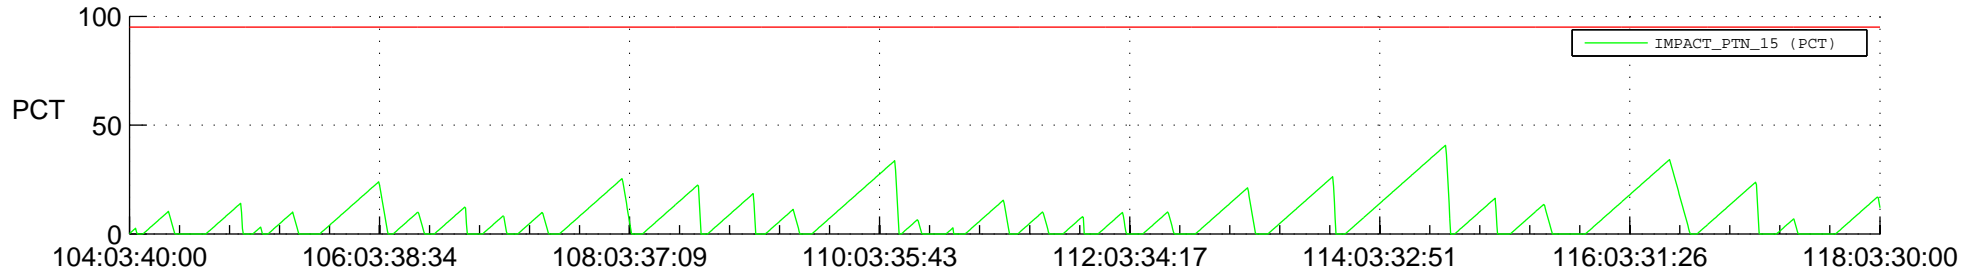

STEREO AHEAD SSR PCT Full Prediction

SWAVES_Percent_Full_Prediction

IMPACT_Percent_Full_Prediction

PLASTIC_Percent_Full_Prediction

Spacecraft_DownLink_Rate

Ground Time (2018:104:03:40:00.000 -2018:118:03:30:00.000)