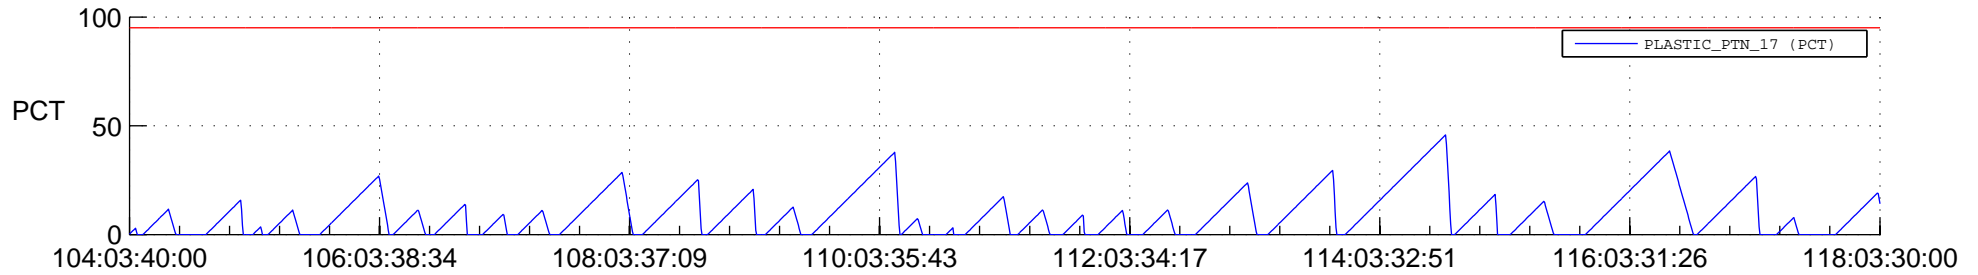

STEREO AHEAD SSR PCT Full Prediction

SWAVES_Percent_Full_Prediction

IMPACT_Percent_Full_Prediction

PLASTIC_Percent_Full_Prediction

Spacecraft_DownLink_Rate

Ground Time (2018:104:03:40:00.000 -2018:118:03:30:00.000)