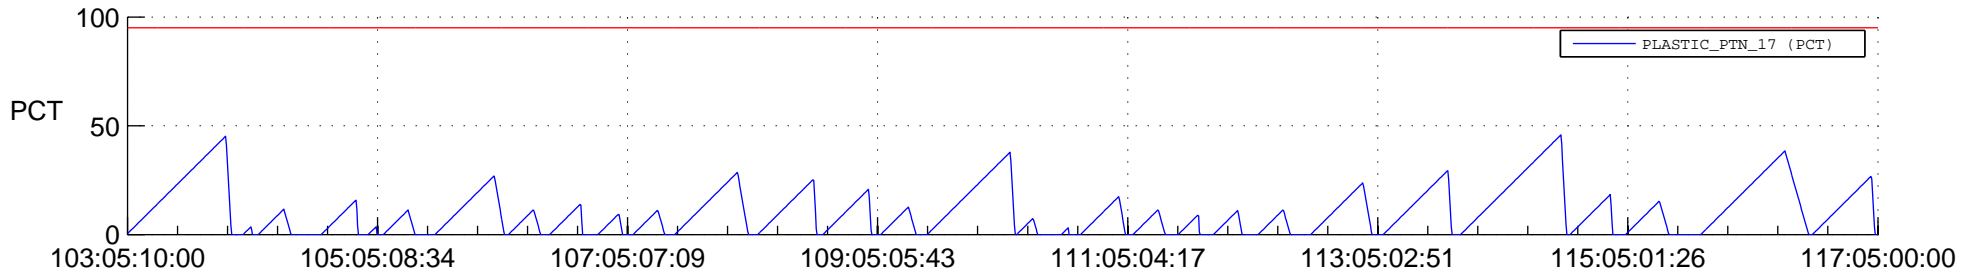

STEREO AHEAD SSR PCT Full Prediction

SWAVES_Percent_Full_Prediction

IMPACT_Percent_Full_Prediction

PLASTIC_Percent_Full_Prediction

Spacecraft_DownLink_Rate

Ground Time (2018:103:05:10:00.000 -2018:117:05:00:00.000)