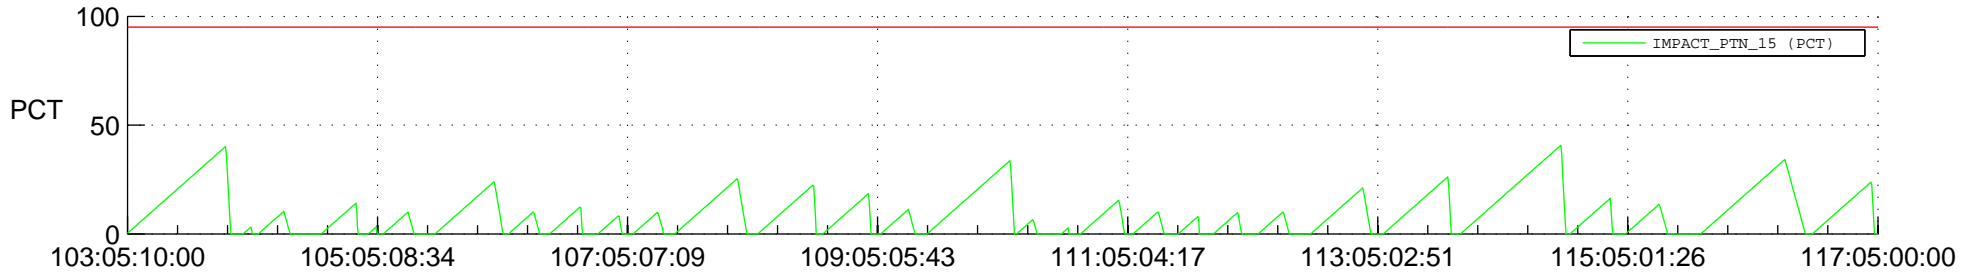

STEREO AHEAD SSR PCT Full Prediction

SWAVES_Percent_Full_Prediction

IMPACT_Percent_Full_Prediction

PLASTIC_Percent_Full_Prediction

Spacecraft_DownLink_Rate

Ground Time (2018:103:05:10:00.000 -2018:117:05:00:00.000)