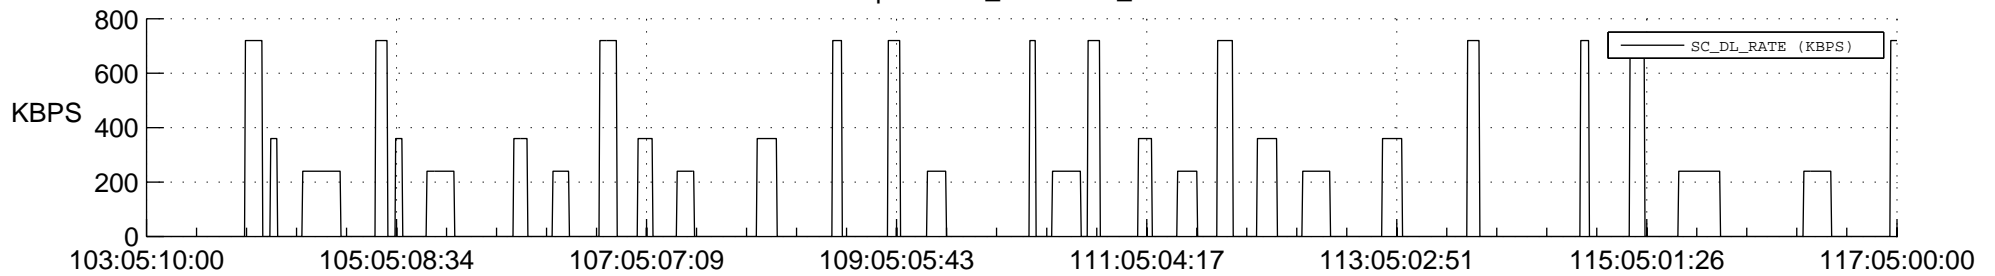

STEREO AHEAD SSR PCT Full Prediction

SWAVES_Percent_Full_Prediction

IMPACT_Percent_Full_Prediction

PLASTIC_Percent_Full_Prediction

Spacecraft_DownLink_Rate

Ground Time (2018:103:05:10:00.000 -2018:117:05:00:00.000)