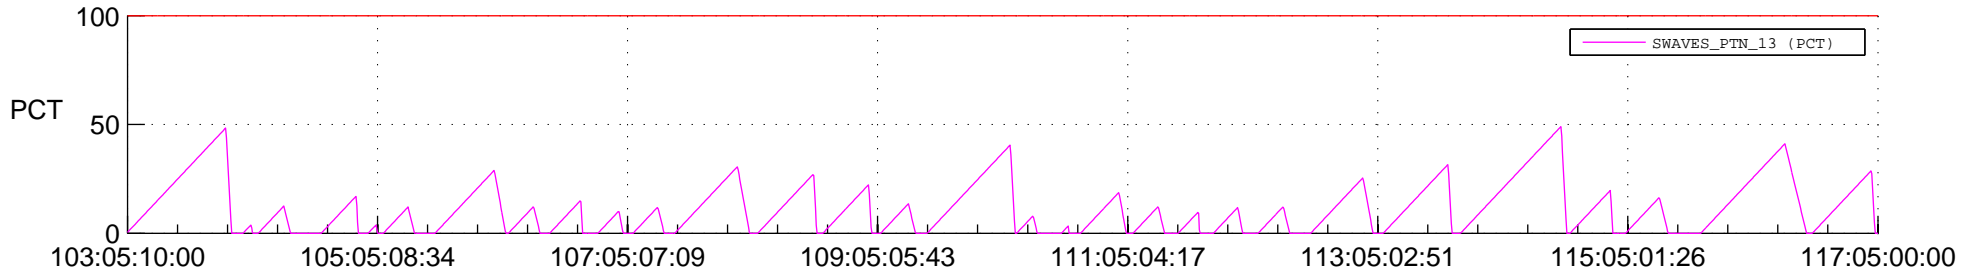

STEREO AHEAD SSR PCT Full Prediction

SWAVES_Percent_Full_Prediction

IMPACT_Percent_Full_Prediction

PLASTIC_Percent_Full_Prediction

Spacecraft_DownLink_Rate

Ground Time (2018:103:05:10:00.000 -2018:117:05:00:00.000)