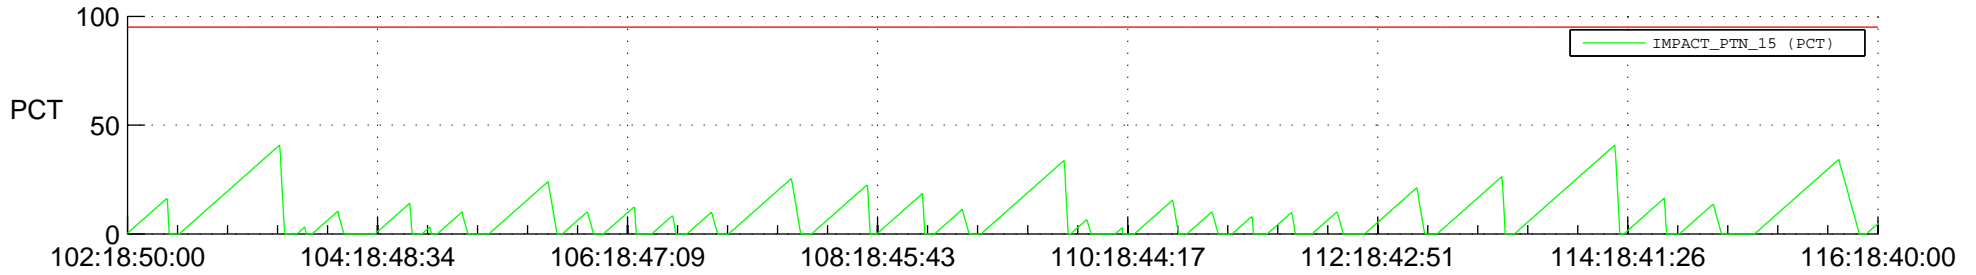

IMPACT_Percent_Full_Prediction