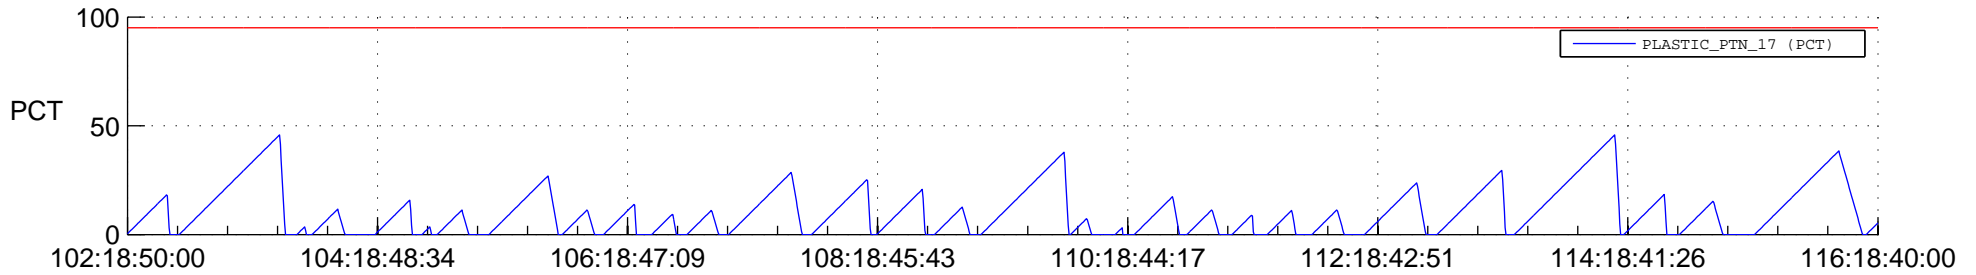

PLASTIC_Percent_Full_Prediction