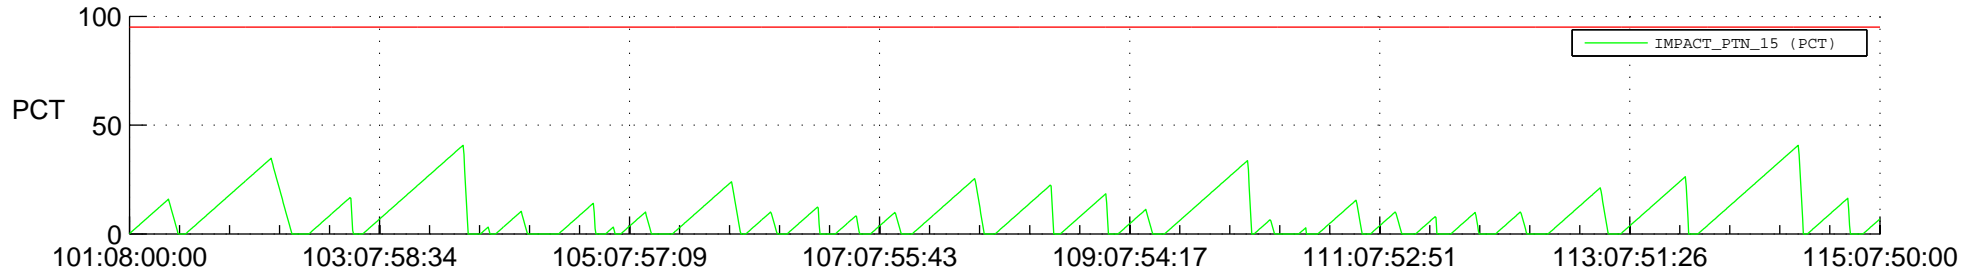

STEREO AHEAD SSR PCT Full Prediction

SWAVES_Percent_Full_Prediction

IMPACT_Percent_Full_Prediction

PLASTIC_Percent_Full_Prediction

Spacecraft_DownLink_Rate

Ground Time (2018:101:08:00:00.000 -2018:115:07:50:00.000)