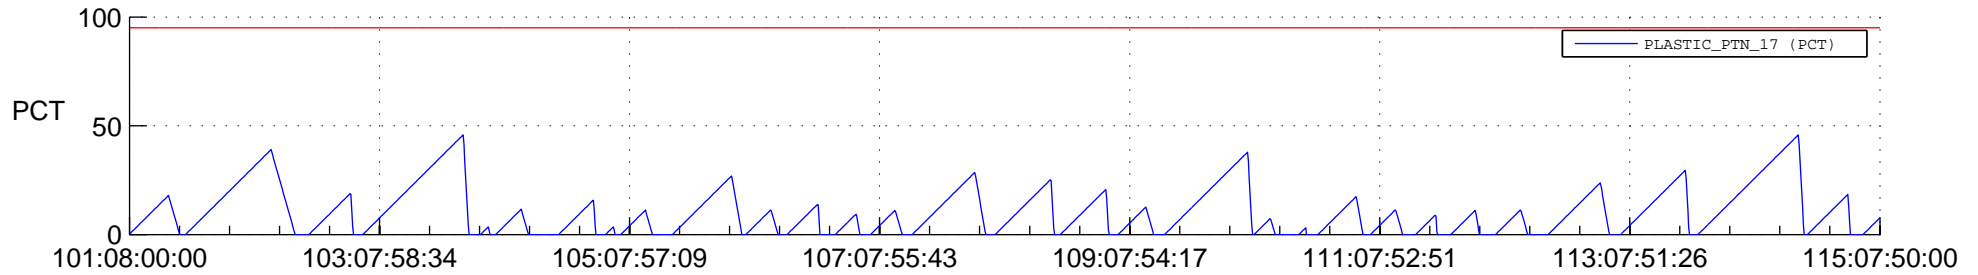

STEREO AHEAD SSR PCT Full Prediction

SWAVES_Percent_Full_Prediction

IMPACT_Percent_Full_Prediction

PLASTIC_Percent_Full_Prediction

Spacecraft_DownLink_Rate

Ground Time (2018:101:08:00:00.000 -2018:115:07:50:00.000)