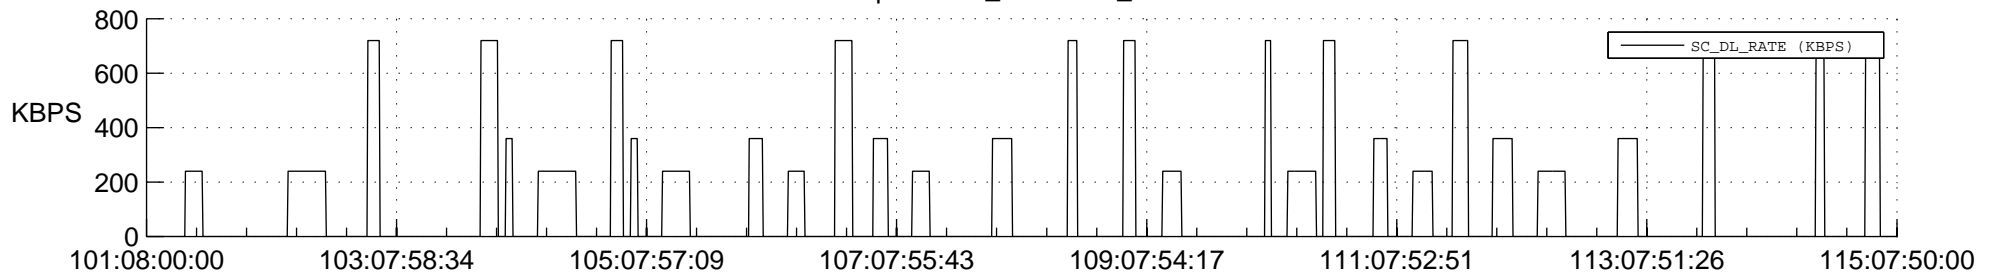

STEREO AHEAD SSR PCT Full Prediction

SWAVES_Percent_Full_Prediction

IMPACT_Percent_Full_Prediction

PLASTIC_Percent_Full_Prediction

Spacecraft_DownLink_Rate

Ground Time (2018:101:08:00:00.000 -2018:115:07:50:00.000)