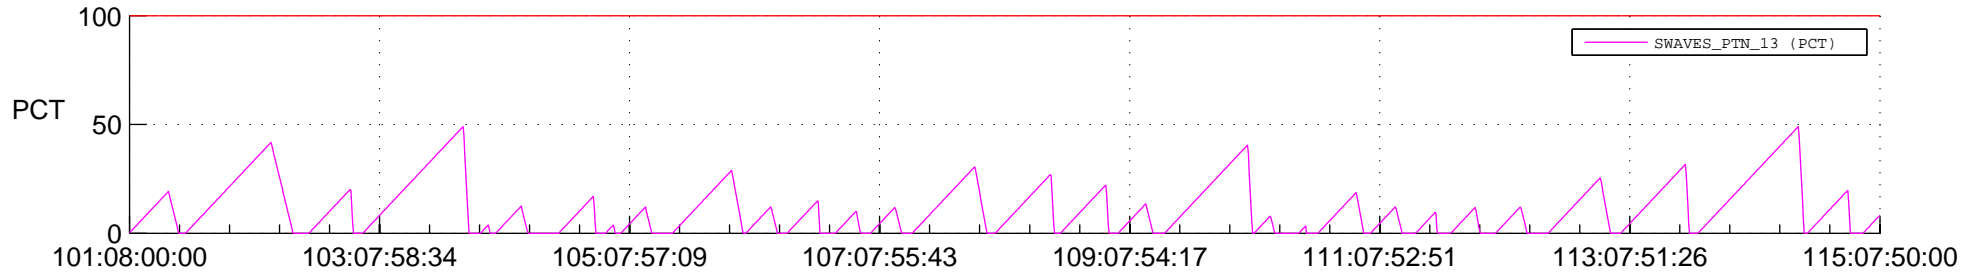

STEREO AHEAD SSR PCT Full Prediction

SWAVES_Percent_Full_Prediction

IMPACT_Percent_Full_Prediction

PLASTIC_Percent_Full_Prediction

Spacecraft_DownLink_Rate

Ground Time (2018:101:08:00:00.000 -2018:115:07:50:00.000)