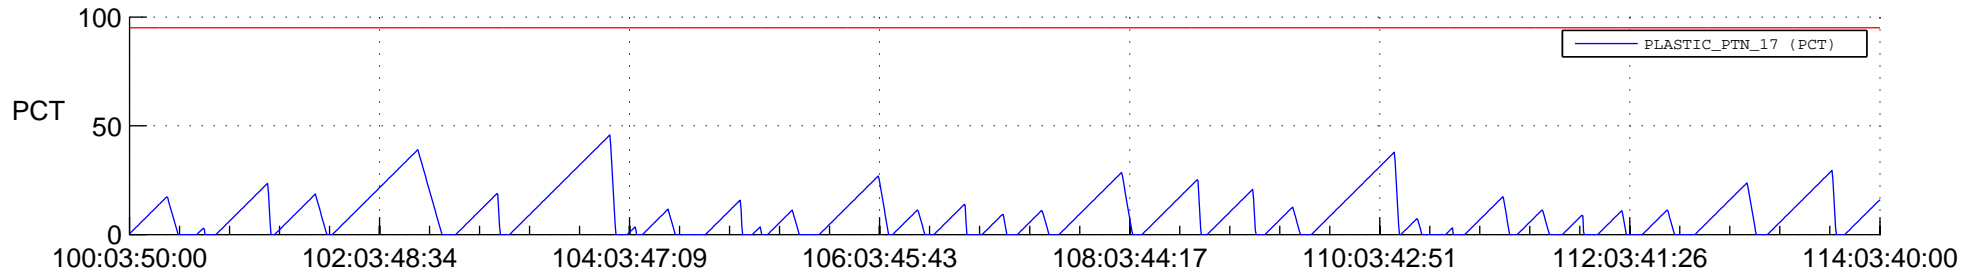

STEREO AHEAD SSR PCT Full Prediction

SWAVES_Percent_Full_Prediction

IMPACT_Percent_Full_Prediction

PLASTIC_Percent_Full_Prediction

Spacecraft_DownLink_Rate

Ground Time (2018:100:03:50:00.000 -2018:114:03:40:00.000)