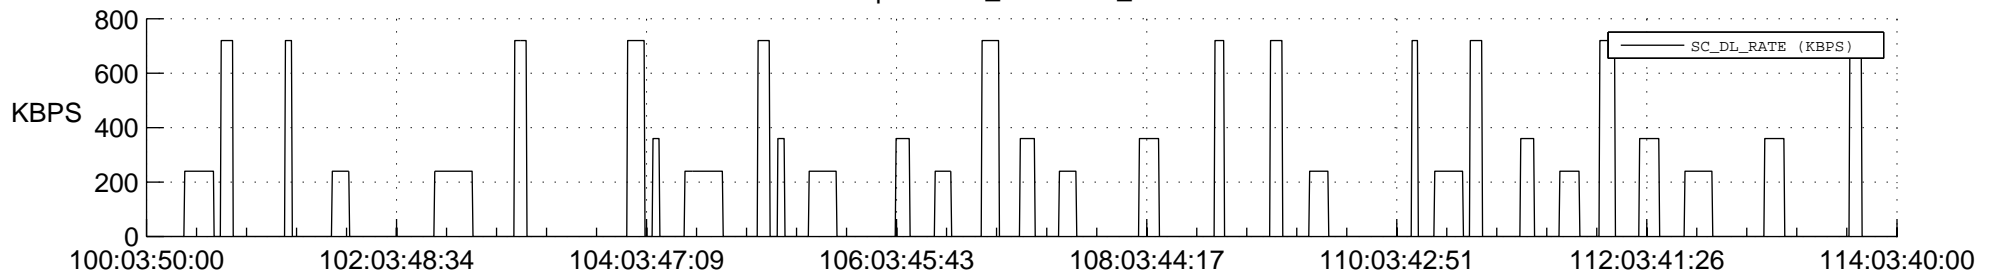

STEREO AHEAD SSR PCT Full Prediction

SWAVES_Percent_Full_Prediction

IMPACT_Percent_Full_Prediction

PLASTIC_Percent_Full_Prediction

Spacecraft_DownLink_Rate

Ground Time (2018:100:03:50:00.000 -2018:114:03:40:00.000)