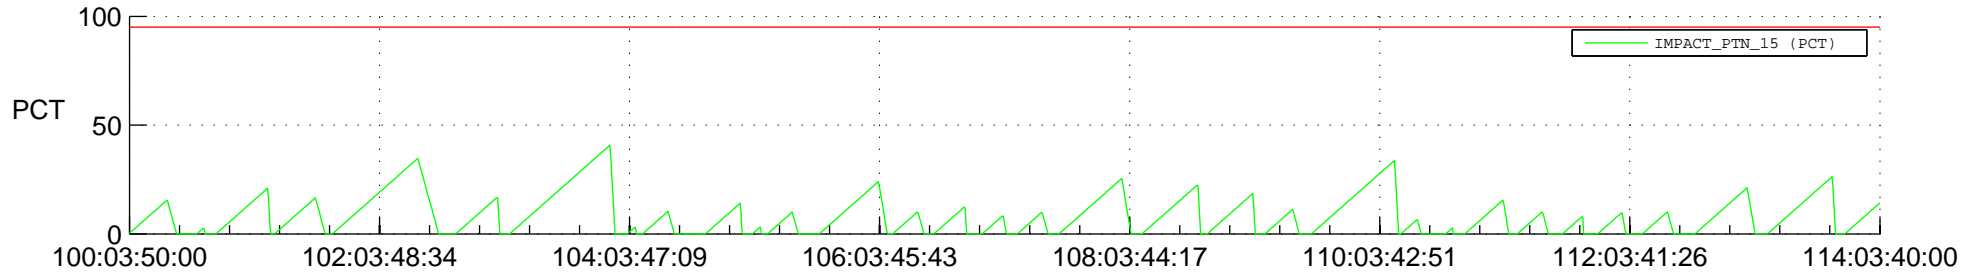

STEREO AHEAD SSR PCT Full Prediction

SWAVES_Percent_Full_Prediction

IMPACT_Percent_Full_Prediction

PLASTIC_Percent_Full_Prediction

Spacecraft_DownLink_Rate

Ground Time (2018:100:03:50:00.000 -2018:114:03:40:00.000)