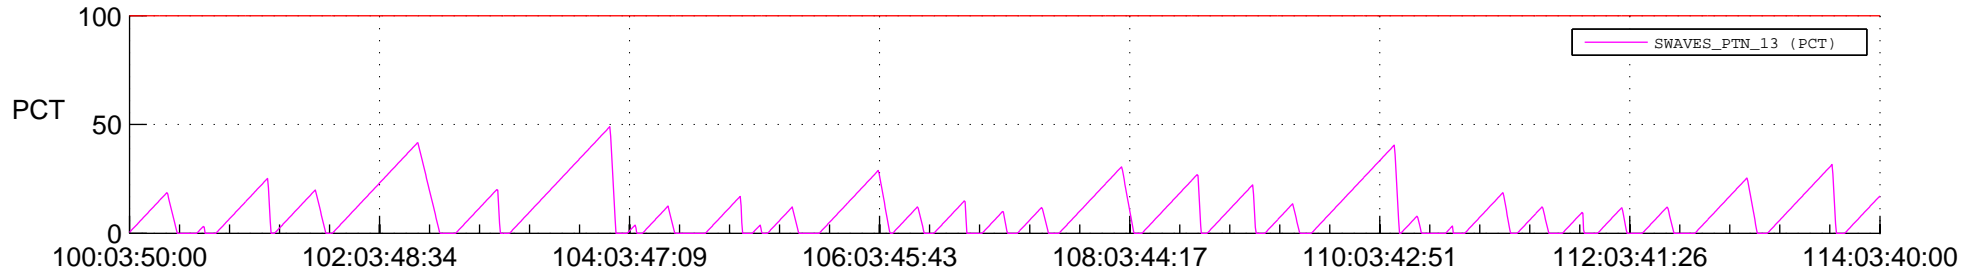

STEREO AHEAD SSR PCT Full Prediction

SWAVES_Percent_Full_Prediction

IMPACT_Percent_Full_Prediction

PLASTIC_Percent_Full_Prediction

Spacecraft_DownLink_Rate

Ground Time (2018:100:03:50:00.000 -2018:114:03:40:00.000)