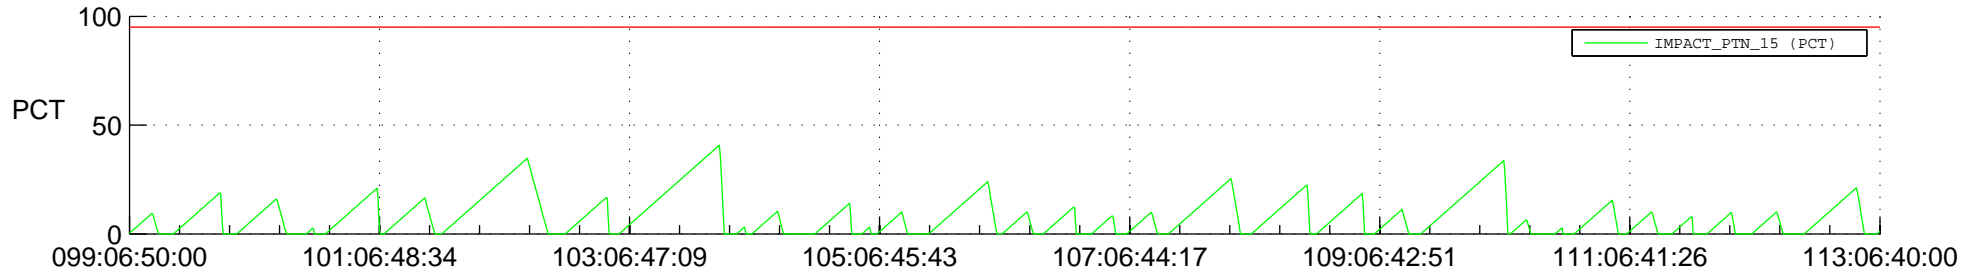

IMPACT_Percent_Full_Prediction