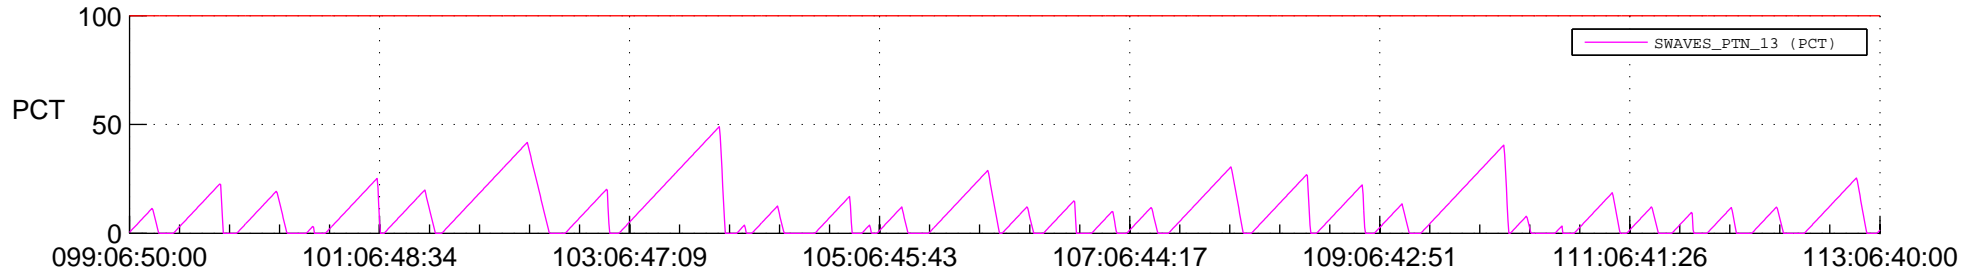

## SWAVES\_Percent\_Full\_Prediction

## Spacecraft\_DownLink\_Rate

Ground Time (2018:099:06:50:00.000 -2018:113:06:40:00.000)