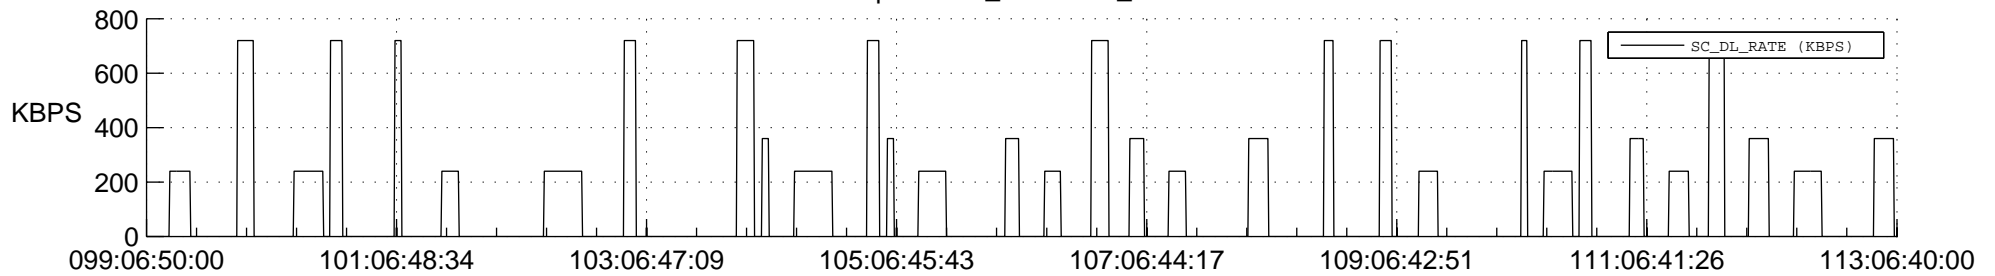

## Spacecraft\_DownLink\_Rate

Ground Time (2018:099:06:50:00.000 -2018:113:06:40:00.000)