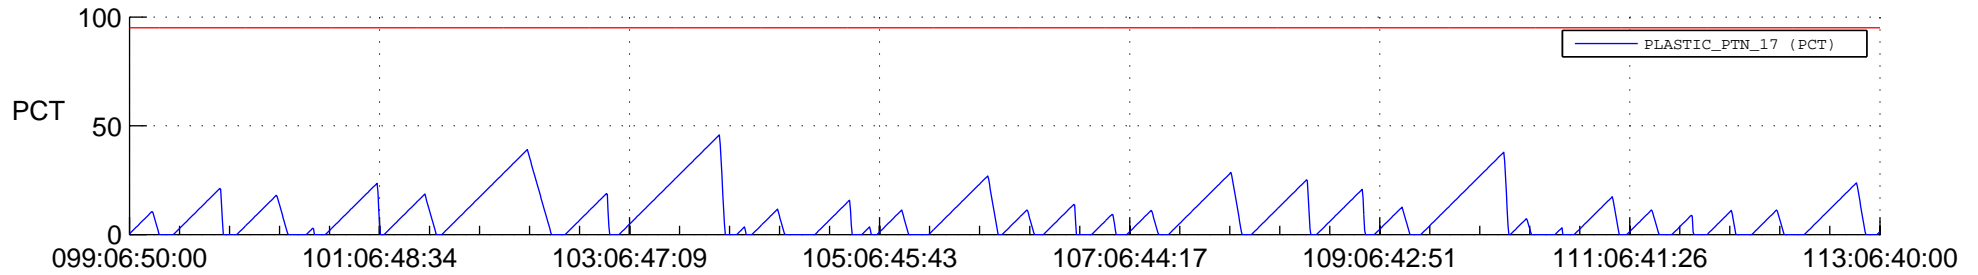

## SWAVES\_Percent\_Full\_Prediction

## Spacecraft\_DownLink\_Rate

Ground Time (2018:099:06:50:00.000 -2018:113:06:40:00.000)