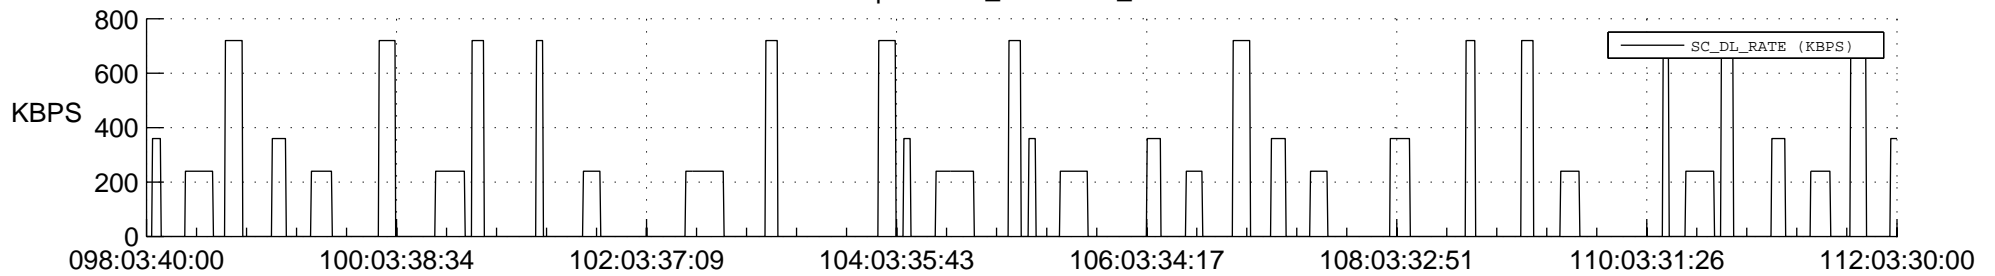

STEREO AHEAD SSR PCT Full Prediction

SWAVES_Percent_Full_Prediction

IMPACT_Percent_Full_Prediction

PLASTIC_Percent_Full_Prediction

Spacecraft_DownLink_Rate

Ground Time (2018:098:03:40:00.000 -2018:112:03:30:00.000)