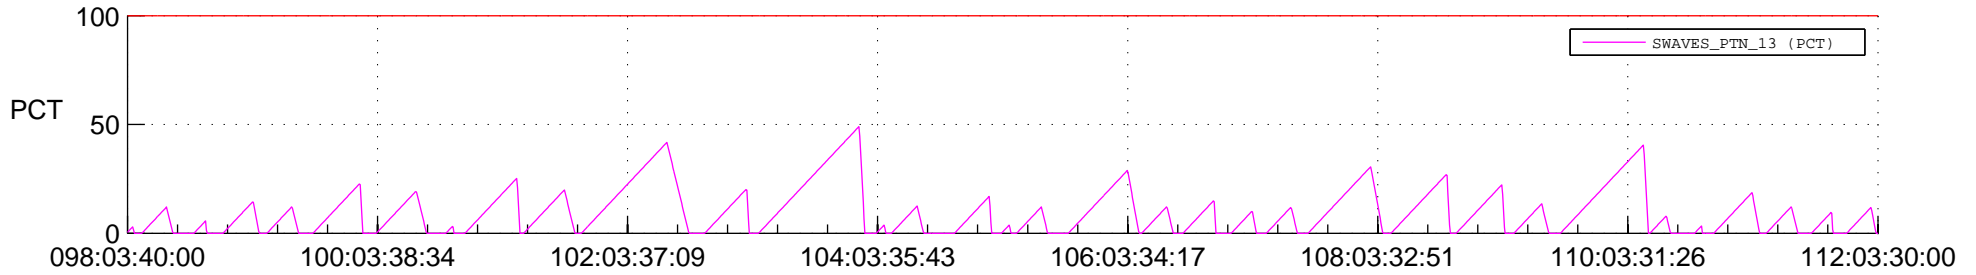

STEREO AHEAD SSR PCT Full Prediction

SWAVES_Percent_Full_Prediction

IMPACT_Percent_Full_Prediction

PLASTIC_Percent_Full_Prediction

Spacecraft_DownLink_Rate

Ground Time (2018:098:03:40:00.000 -2018:112:03:30:00.000)