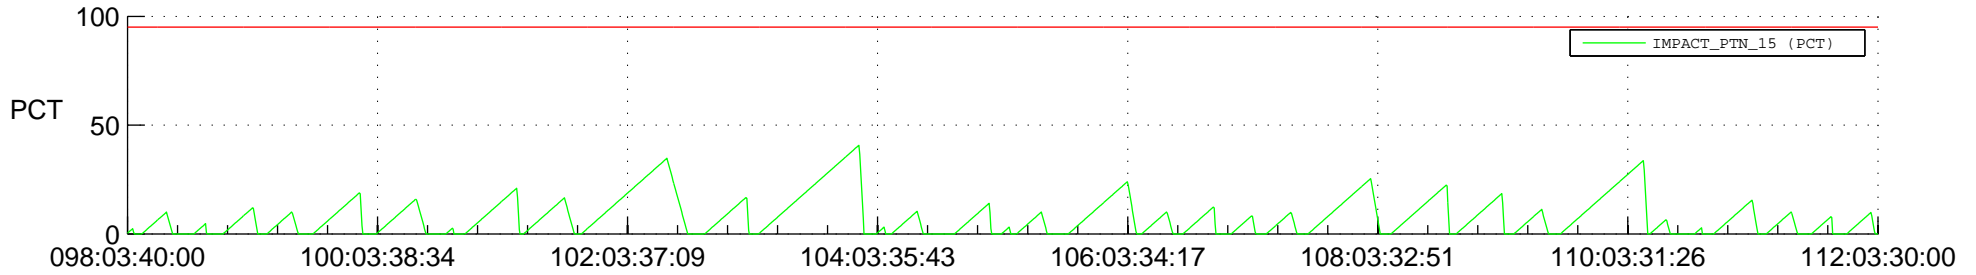

STEREO AHEAD SSR PCT Full Prediction

SWAVES_Percent_Full_Prediction

IMPACT_Percent_Full_Prediction

PLASTIC_Percent_Full_Prediction

Spacecraft_DownLink_Rate

Ground Time (2018:098:03:40:00.000 -2018:112:03:30:00.000)