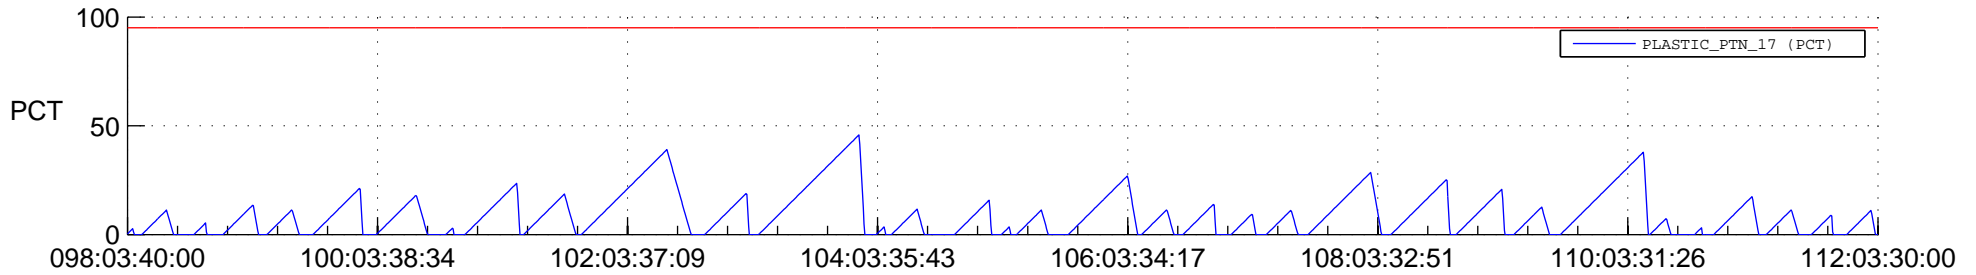

STEREO AHEAD SSR PCT Full Prediction

SWAVES_Percent_Full_Prediction

IMPACT_Percent_Full_Prediction

PLASTIC_Percent_Full_Prediction

Spacecraft_DownLink_Rate

Ground Time (2018:098:03:40:00.000 -2018:112:03:30:00.000)