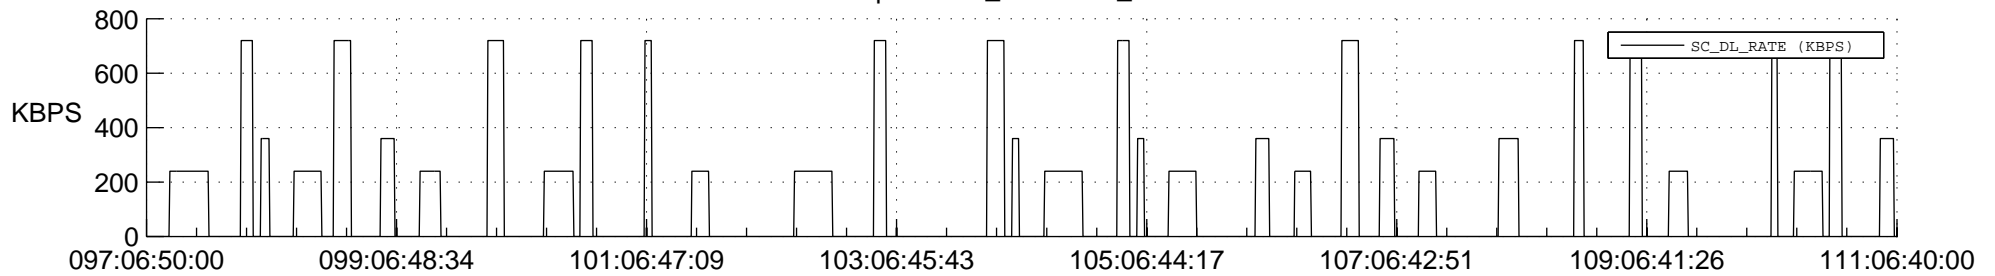

STEREO AHEAD SSR PCT Full Prediction

SWAVES_Percent_Full_Prediction

IMPACT_Percent_Full_Prediction

PLASTIC_Percent_Full_Prediction

Spacecraft_DownLink_Rate

Ground Time (2018:097:06:50:00.000 -2018:111:06:40:00.000)