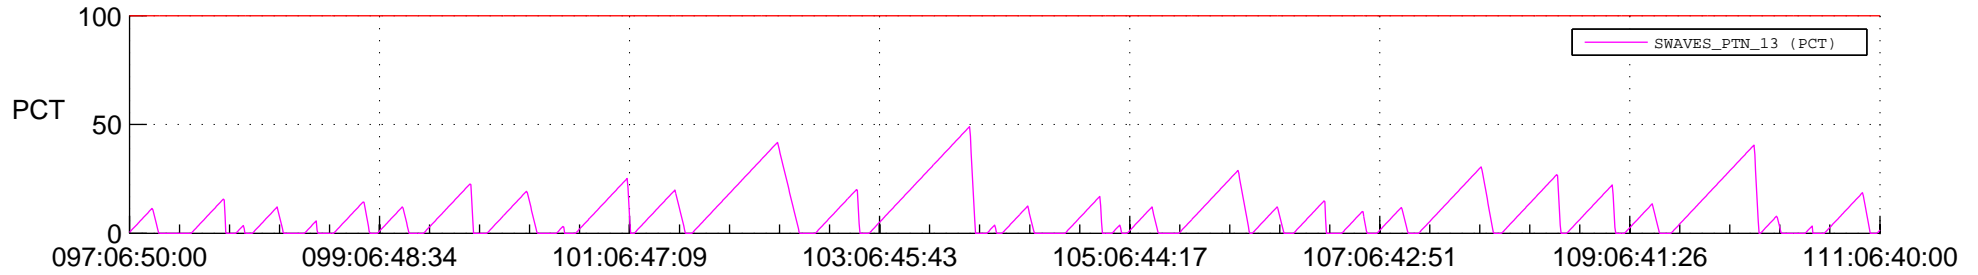

STEREO AHEAD SSR PCT Full Prediction

SWAVES_Percent_Full_Prediction

IMPACT_Percent_Full_Prediction

PLASTIC_Percent_Full_Prediction

Spacecraft_DownLink_Rate

Ground Time (2018:097:06:50:00.000 -2018:111:06:40:00.000)