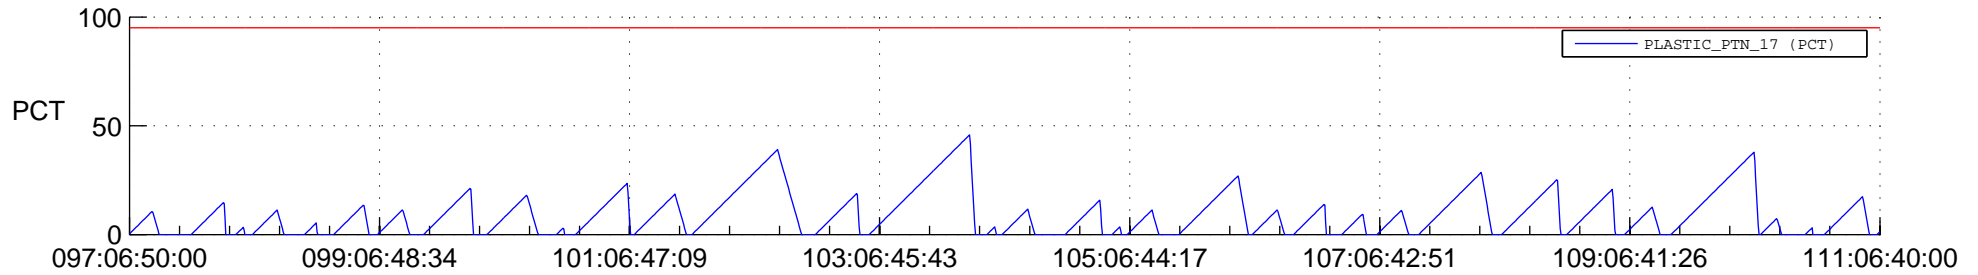

STEREO AHEAD SSR PCT Full Prediction

SWAVES_Percent_Full_Prediction

IMPACT_Percent_Full_Prediction

PLASTIC_Percent_Full_Prediction

Spacecraft_DownLink_Rate

Ground Time (2018:097:06:50:00.000 -2018:111:06:40:00.000)