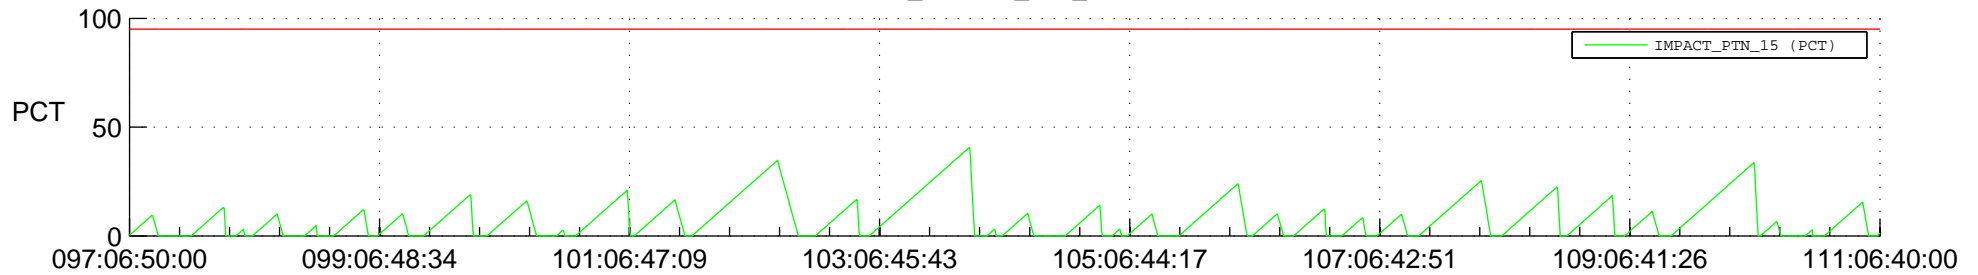

STEREO AHEAD SSR PCT Full Prediction

SWAVES_Percent_Full_Prediction

IMPACT_Percent_Full_Prediction

PLASTIC_Percent_Full_Prediction

Spacecraft_DownLink_Rate

Ground Time (2018:097:06:50:00.000 -2018:111:06:40:00.000)