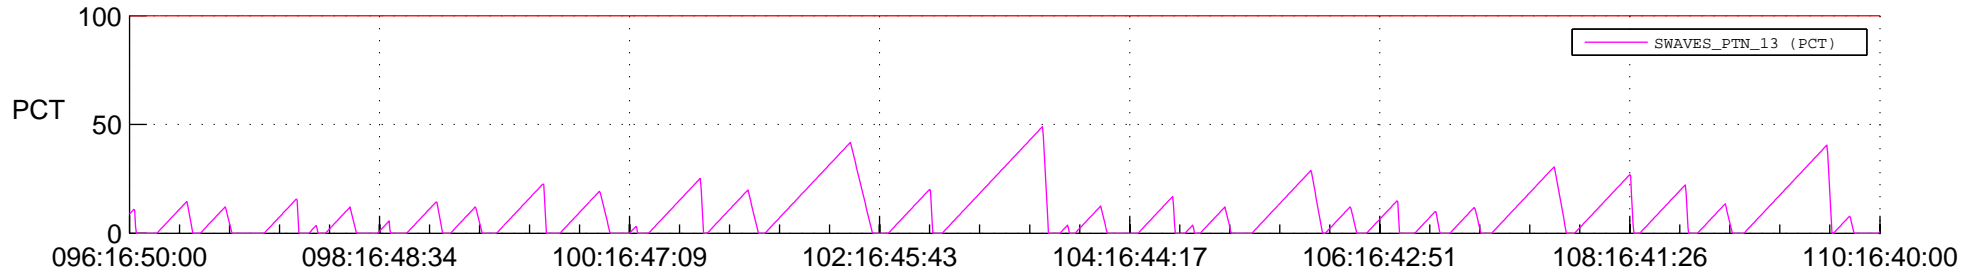

STEREO AHEAD SSR PCT Full Prediction

SWAVES_Percent_Full_Prediction

IMPACT_Percent_Full_Prediction

PLASTIC_Percent_Full_Prediction

Spacecraft_DownLink_Rate