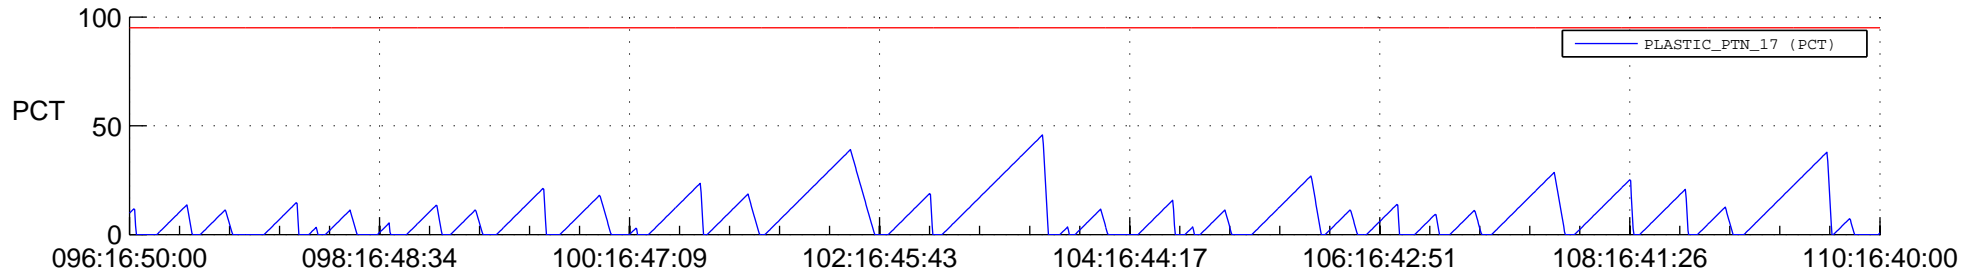

STEREO AHEAD SSR PCT Full Prediction

SWAVES_Percent_Full_Prediction

IMPACT_Percent_Full_Prediction

PLASTIC_Percent_Full_Prediction

Spacecraft_DownLink_Rate