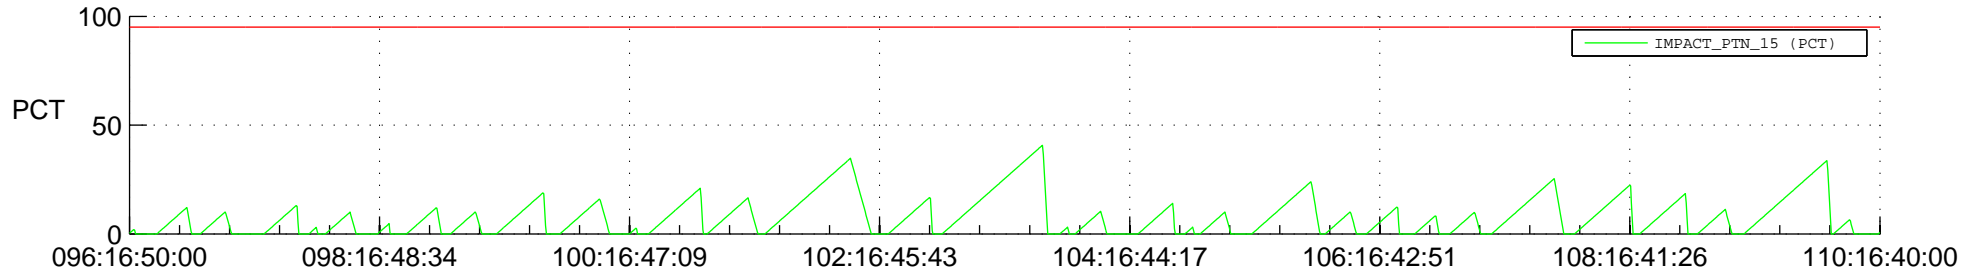

STEREO AHEAD SSR PCT Full Prediction

SWAVES_Percent_Full_Prediction

IMPACT_Percent_Full_Prediction

PLASTIC_Percent_Full_Prediction

Spacecraft_DownLink_Rate