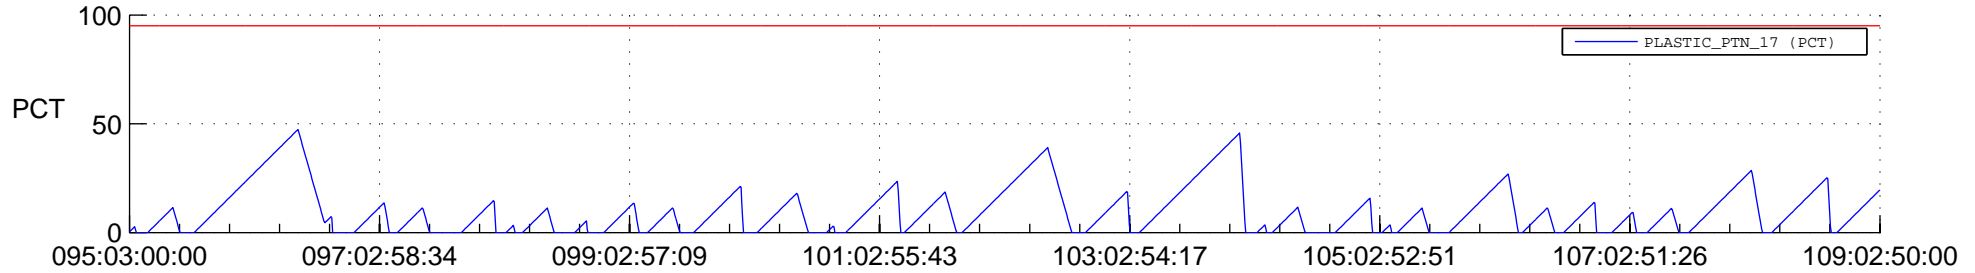

STEREO AHEAD SSR PCT Full Prediction

SWAVES_Percent_Full_Prediction

IMPACT_Percent_Full_Prediction

PLASTIC_Percent_Full_Prediction

Spacecraft_DownLink_Rate