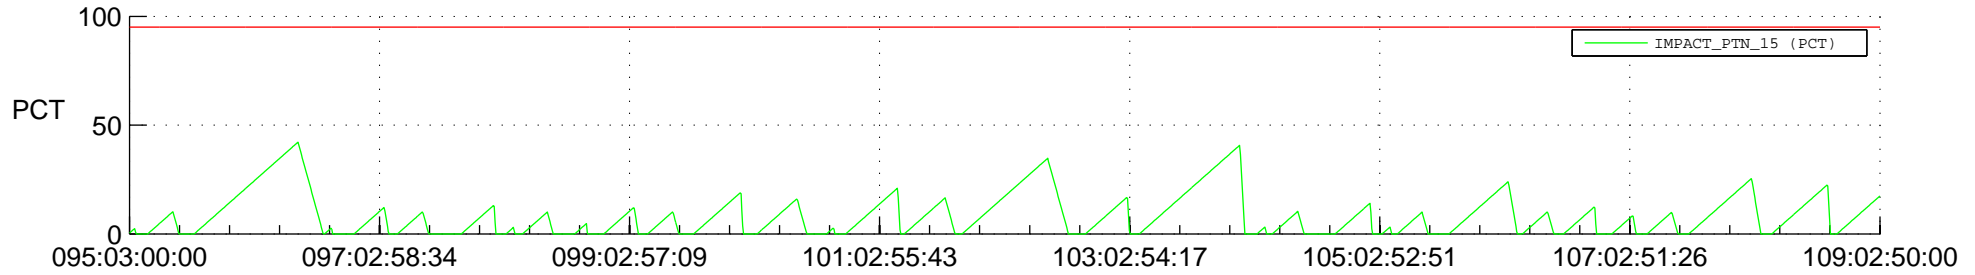

STEREO AHEAD SSR PCT Full Prediction

SWAVES_Percent_Full_Prediction

IMPACT_Percent_Full_Prediction

PLASTIC_Percent_Full_Prediction

Spacecraft_DownLink_Rate