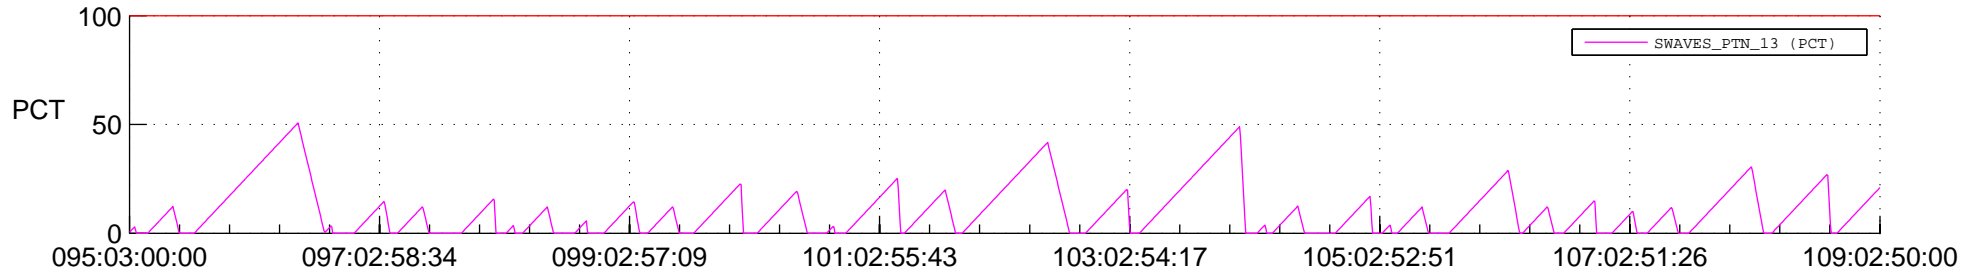

STEREO AHEAD SSR PCT Full Prediction

SWAVES_Percent_Full_Prediction

IMPACT_Percent_Full_Prediction

PLASTIC_Percent_Full_Prediction

Spacecraft_DownLink_Rate