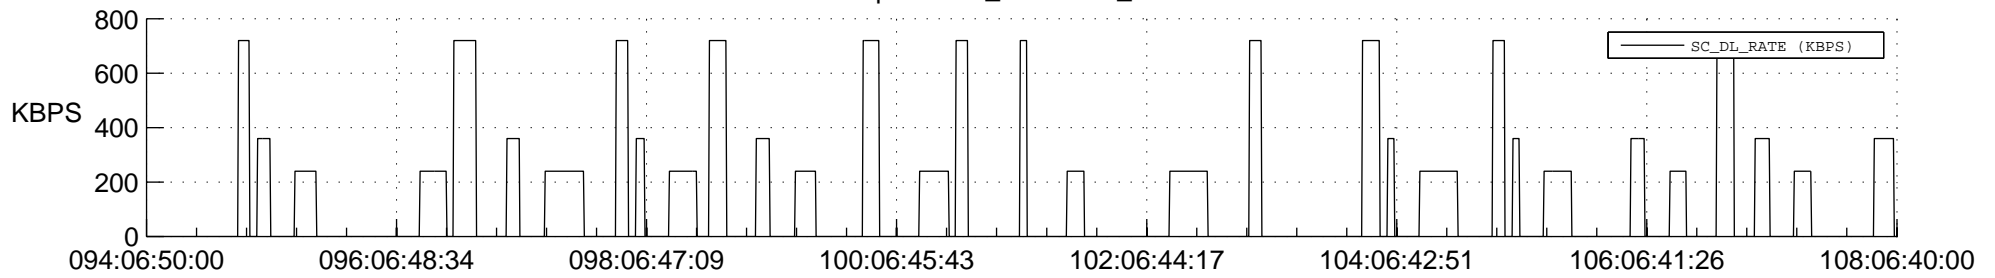

STEREO AHEAD SSR PCT Full Prediction

SWAVES_Percent_Full_Prediction

IMPACT_Percent_Full_Prediction

PLASTIC_Percent_Full_Prediction

Spacecraft_DownLink_Rate

Ground Time (2018:094:06:50:00.000 -2018:108:06:40:00.000)