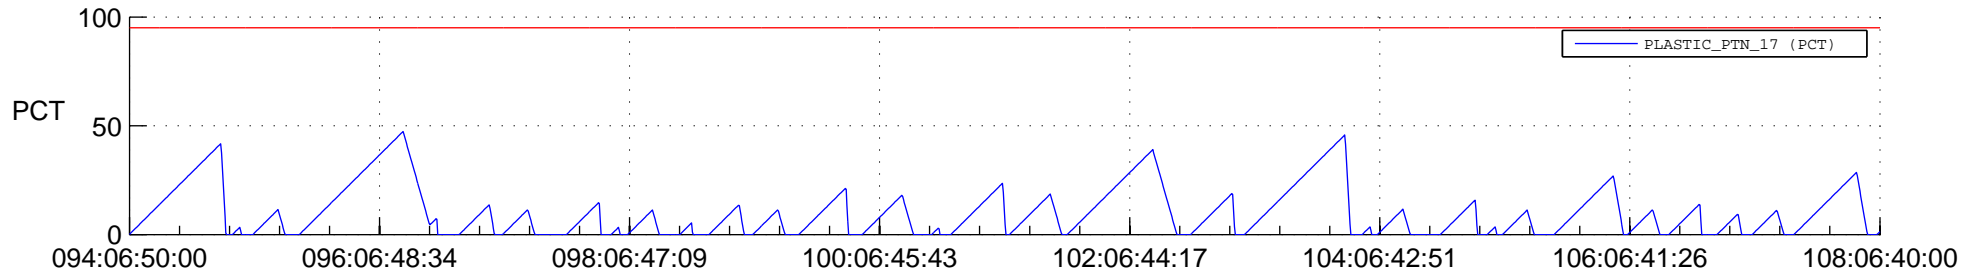

STEREO AHEAD SSR PCT Full Prediction

SWAVES_Percent_Full_Prediction

IMPACT_Percent_Full_Prediction

PLASTIC_Percent_Full_Prediction

Spacecraft_DownLink_Rate

Ground Time (2018:094:06:50:00.000 -2018:108:06:40:00.000)