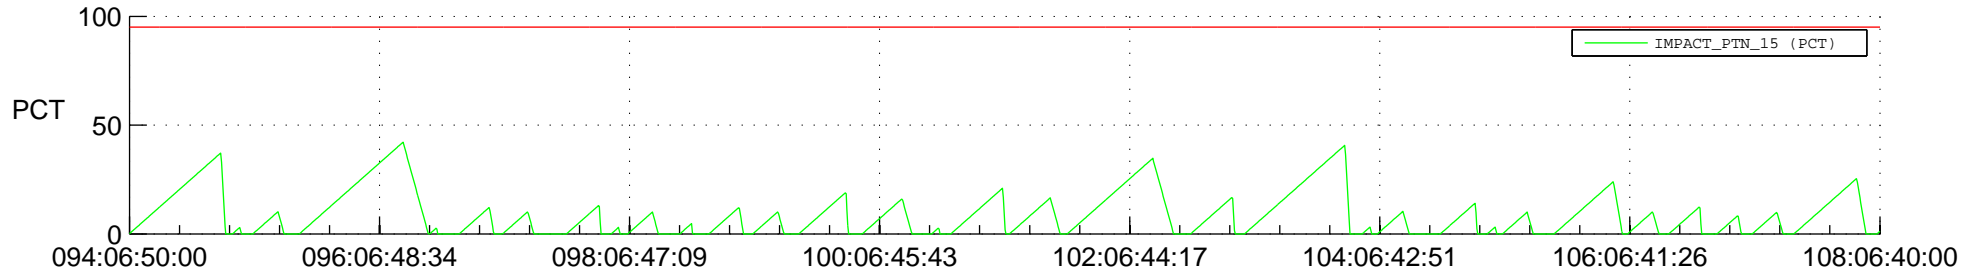

STEREO AHEAD SSR PCT Full Prediction

SWAVES_Percent_Full_Prediction

IMPACT_Percent_Full_Prediction

PLASTIC_Percent_Full_Prediction

Spacecraft_DownLink_Rate

Ground Time (2018:094:06:50:00.000 -2018:108:06:40:00.000)