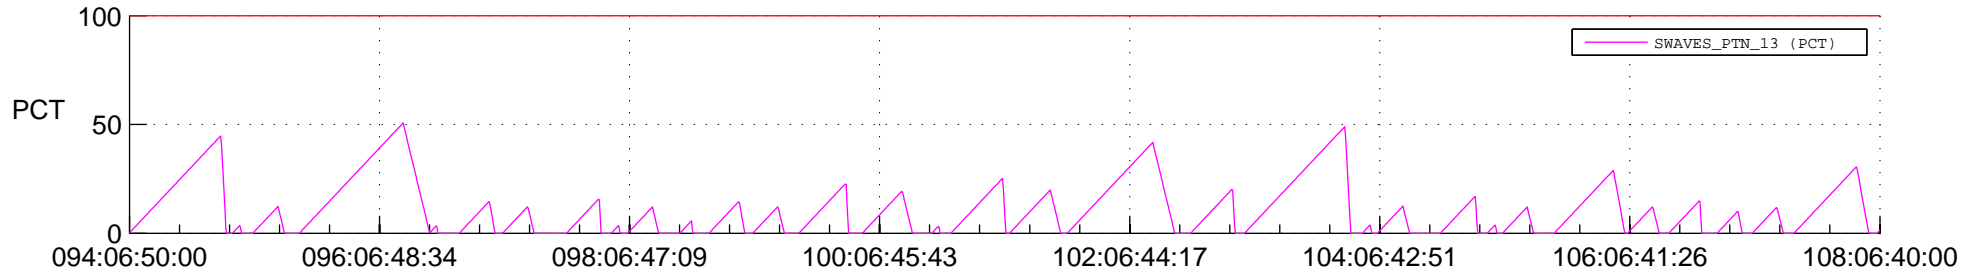

STEREO AHEAD SSR PCT Full Prediction

SWAVES_Percent_Full_Prediction

IMPACT_Percent_Full_Prediction

PLASTIC_Percent_Full_Prediction

Spacecraft_DownLink_Rate

Ground Time (2018:094:06:50:00.000 -2018:108:06:40:00.000)