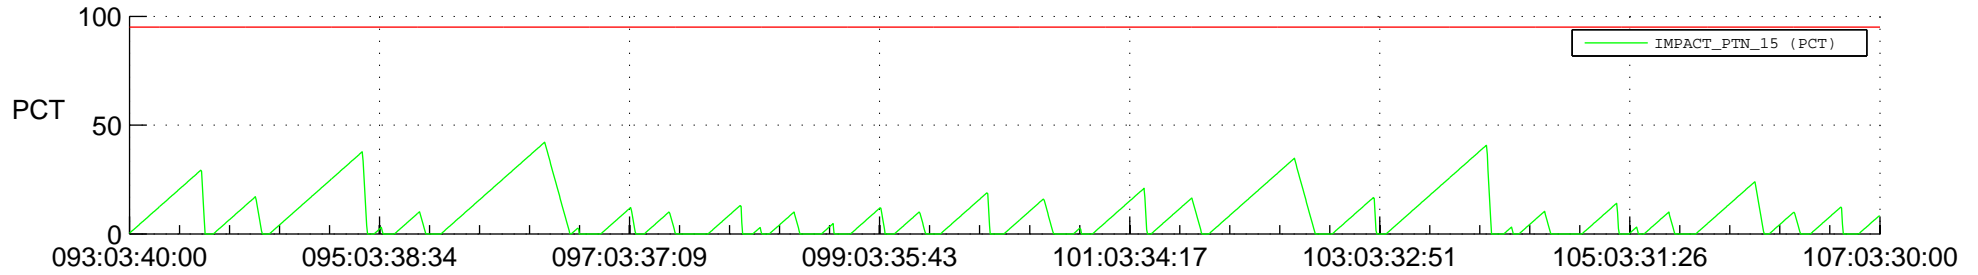

STEREO AHEAD SSR PCT Full Prediction

SWAVES_Percent_Full_Prediction

IMPACT_Percent_Full_Prediction

PLASTIC_Percent_Full_Prediction

Spacecraft_DownLink_Rate

Ground Time (2018:093:03:40:00.000 -2018:107:03:30:00.000)