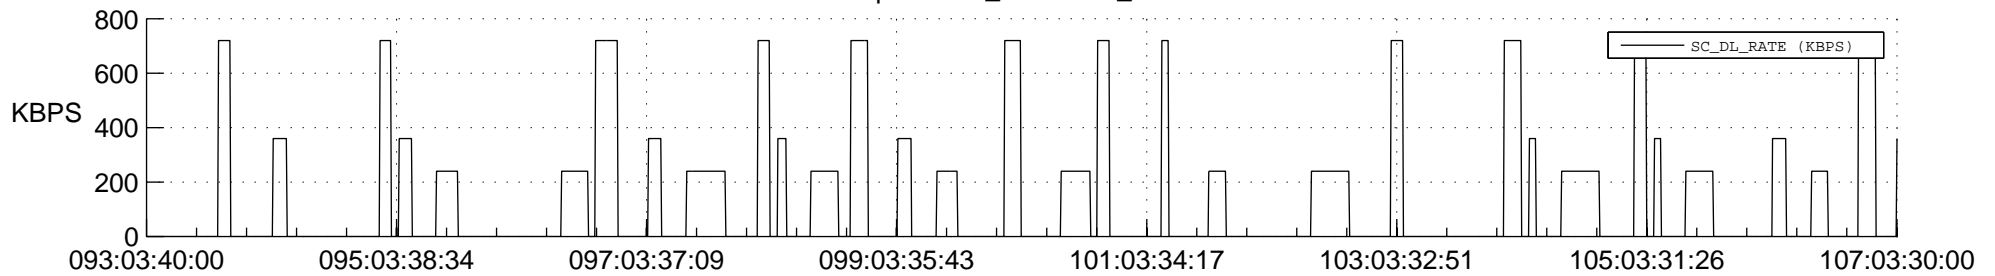

STEREO AHEAD SSR PCT Full Prediction

SWAVES_Percent_Full_Prediction

IMPACT_Percent_Full_Prediction

PLASTIC_Percent_Full_Prediction

Spacecraft_DownLink_Rate

Ground Time (2018:093:03:40:00.000 -2018:107:03:30:00.000)