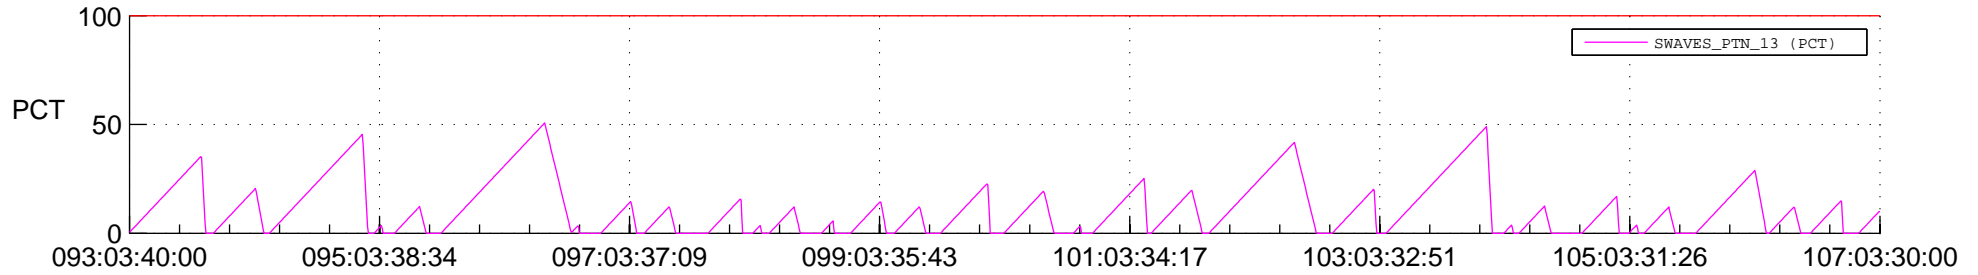

STEREO AHEAD SSR PCT Full Prediction

SWAVES_Percent_Full_Prediction

IMPACT_Percent_Full_Prediction

PLASTIC_Percent_Full_Prediction

Spacecraft_DownLink_Rate

Ground Time (2018:093:03:40:00.000 -2018:107:03:30:00.000)