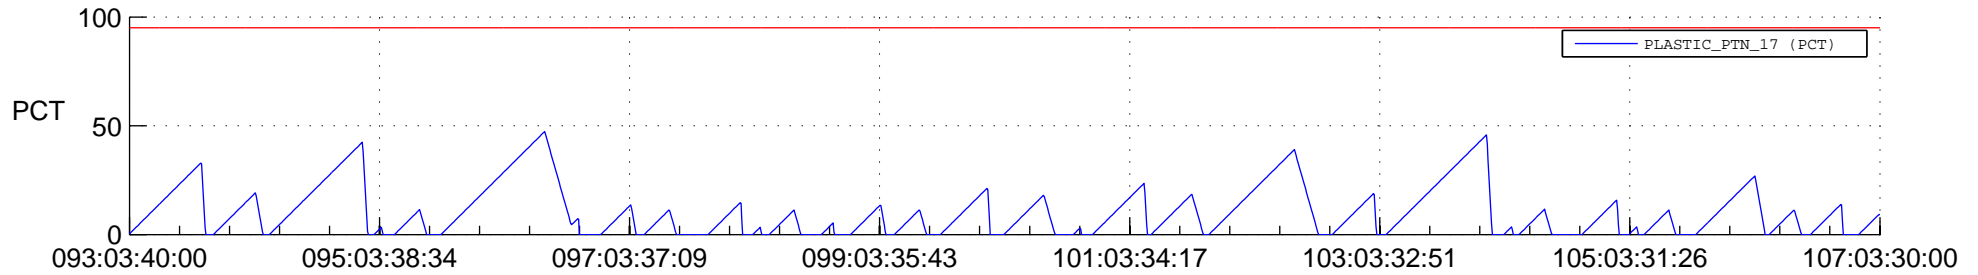

STEREO AHEAD SSR PCT Full Prediction

SWAVES_Percent_Full_Prediction

IMPACT_Percent_Full_Prediction

PLASTIC_Percent_Full_Prediction

Spacecraft_DownLink_Rate

Ground Time (2018:093:03:40:00.000 -2018:107:03:30:00.000)