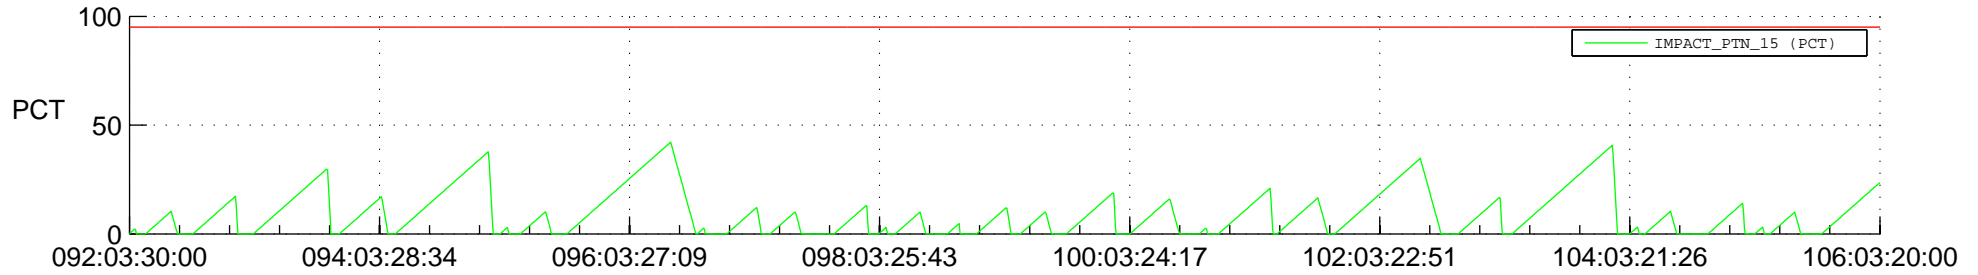

IMPACT_Percent_Full_Prediction