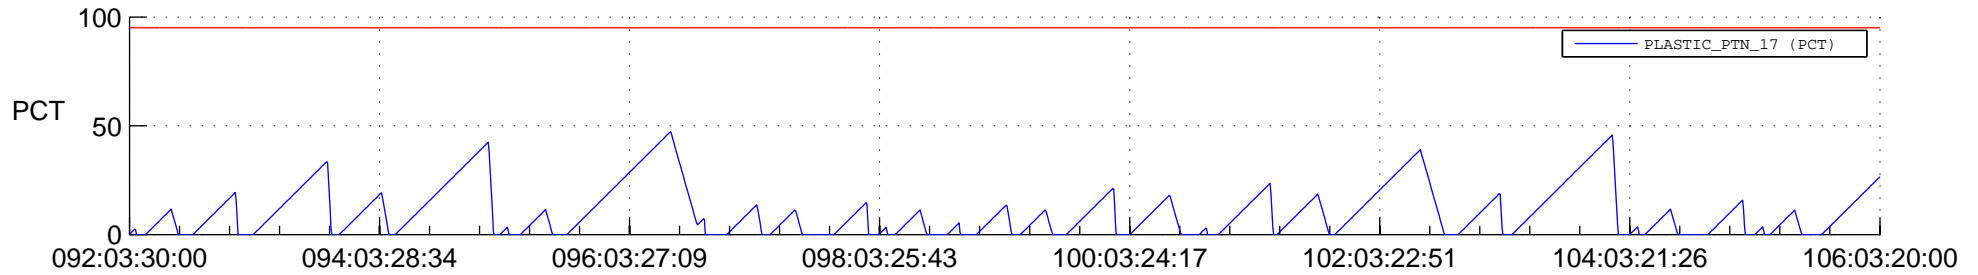

PLASTIC_Percent_Full_Prediction