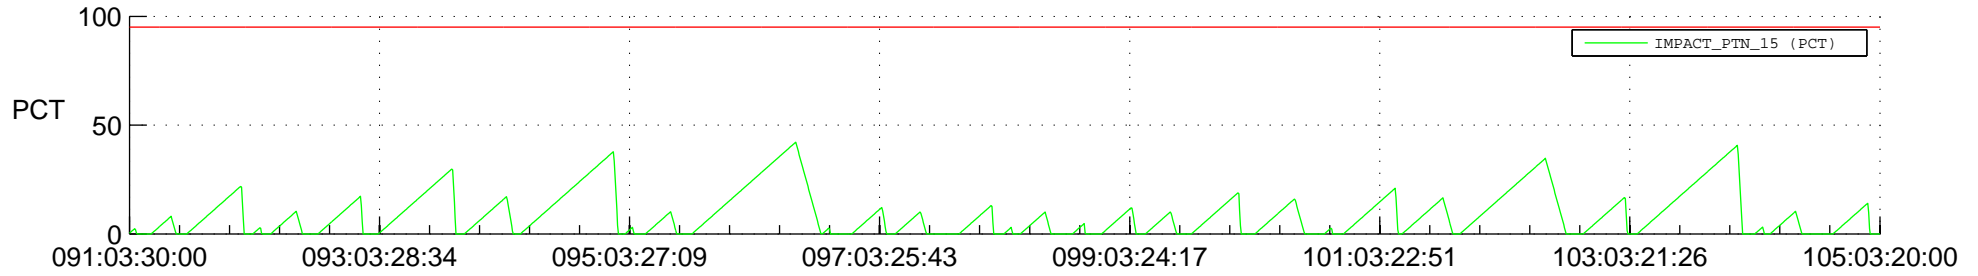

IMPACT_Percent_Full_Prediction