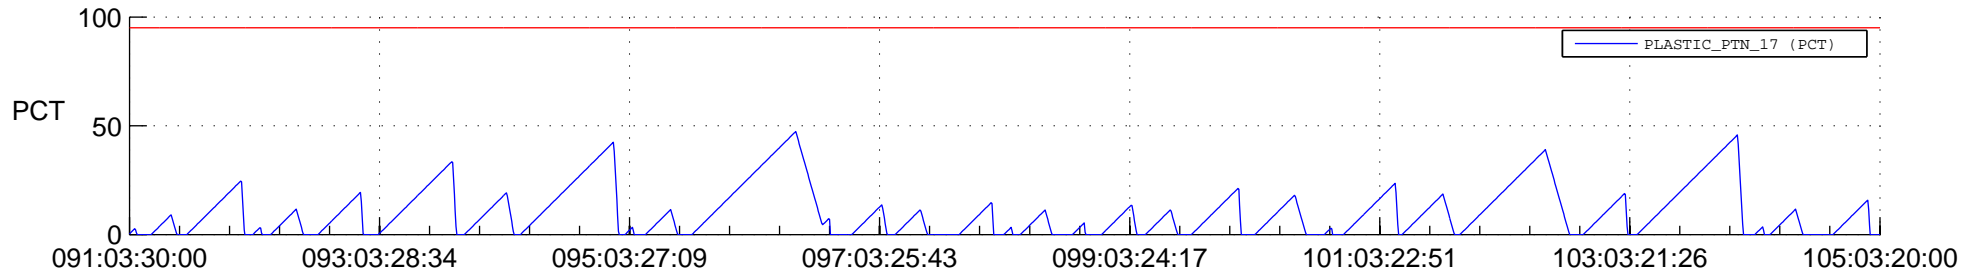

PLASTIC_Percent_Full_Prediction