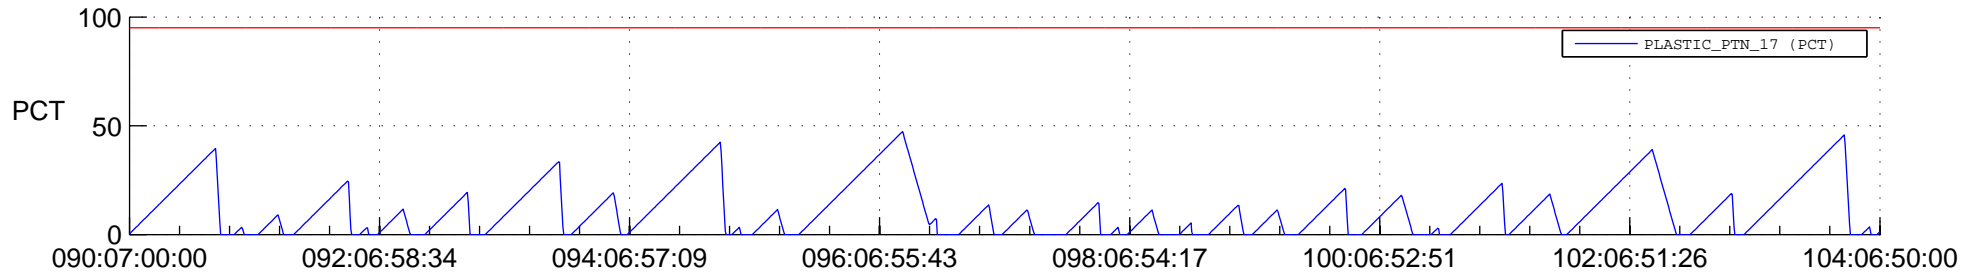

STEREO AHEAD SSR PCT Full Prediction

SWAVES_Percent_Full_Prediction

IMPACT_Percent_Full_Prediction

PLASTIC_Percent_Full_Prediction

Spacecraft_DownLink_Rate