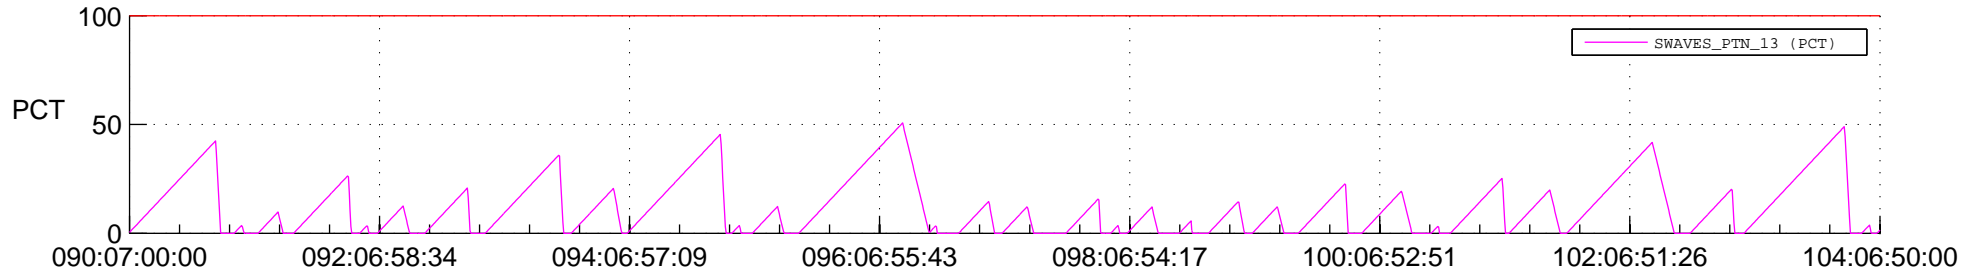

STEREO AHEAD SSR PCT Full Prediction

SWAVES_Percent_Full_Prediction

IMPACT_Percent_Full_Prediction

PLASTIC_Percent_Full_Prediction

Spacecraft_DownLink_Rate