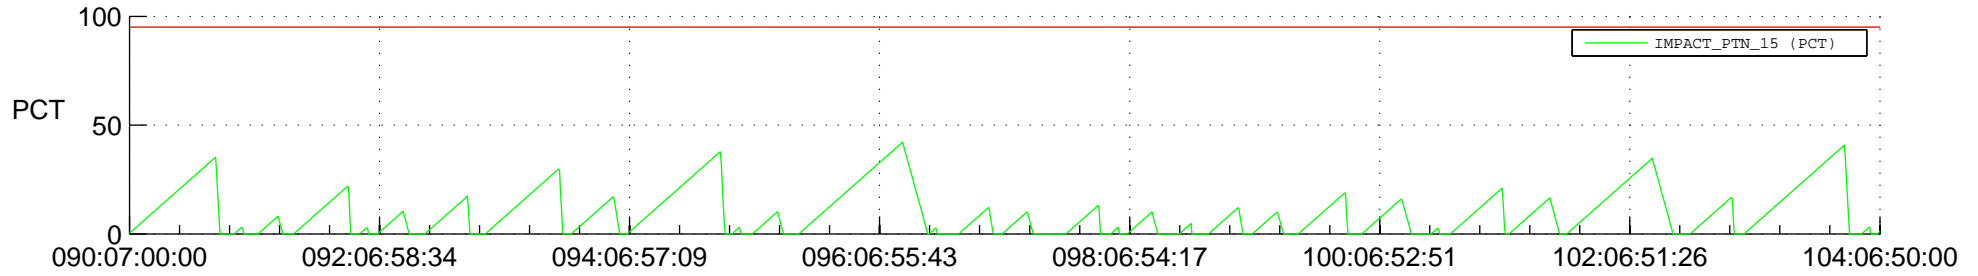

STEREO AHEAD SSR PCT Full Prediction

SWAVES_Percent_Full_Prediction

IMPACT_Percent_Full_Prediction

PLASTIC_Percent_Full_Prediction

Spacecraft_DownLink_Rate