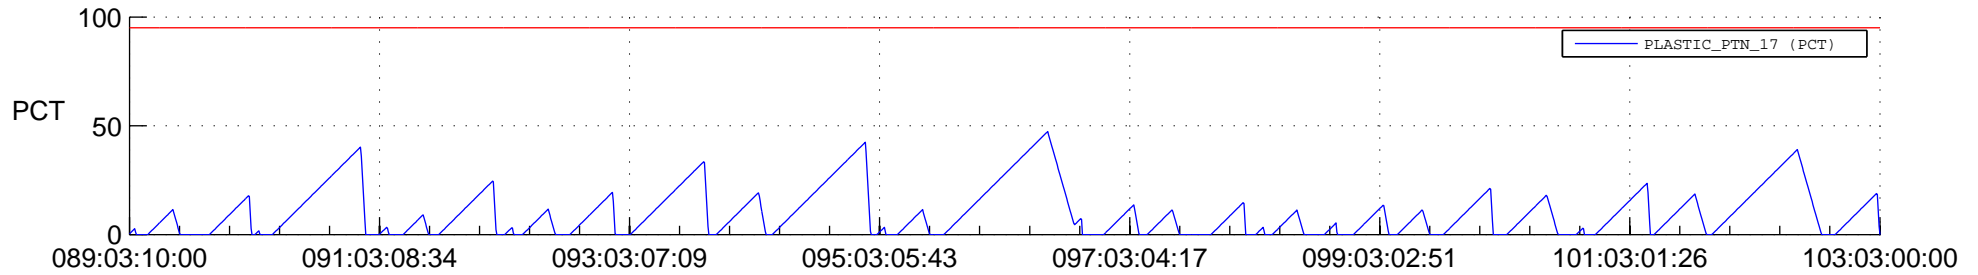

## SWAVES\_Percent\_Full\_Prediction

## Spacecraft\_DownLink\_Rate

Ground Time (2018:089:03:10:00.000 -2018:103:03:00:00.000)