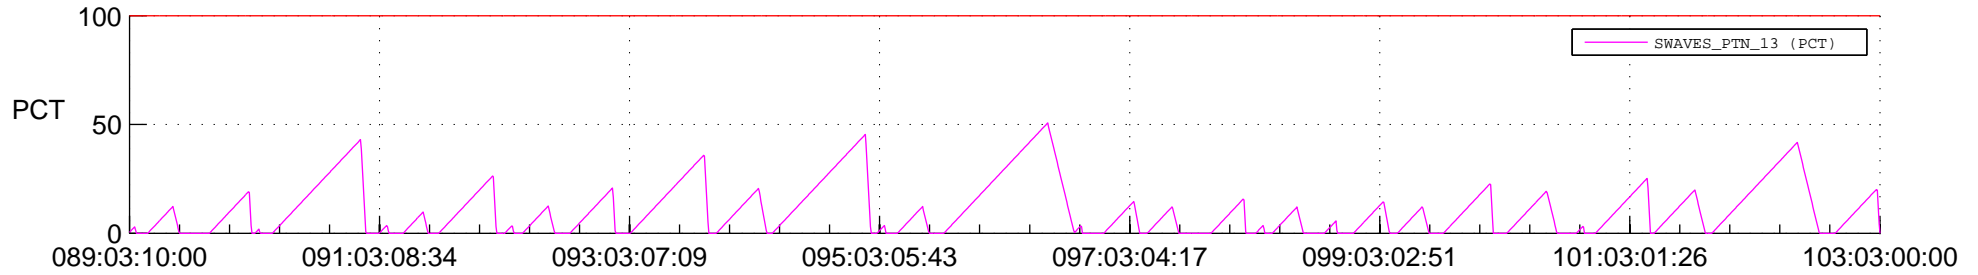

## SWAVES\_Percent\_Full\_Prediction

## Spacecraft\_DownLink\_Rate

Ground Time (2018:089:03:10:00.000 -2018:103:03:00:00.000)