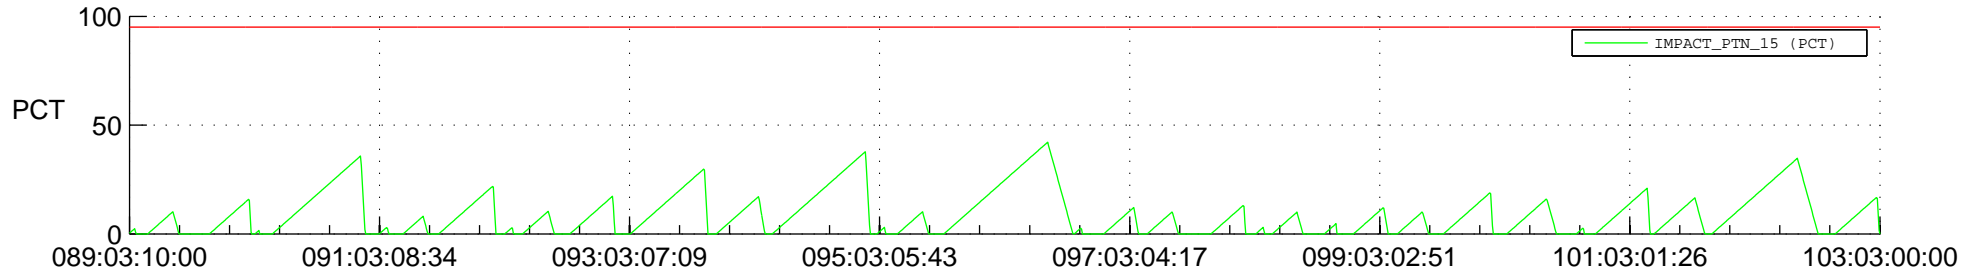

IMPACT_Percent_Full_Prediction