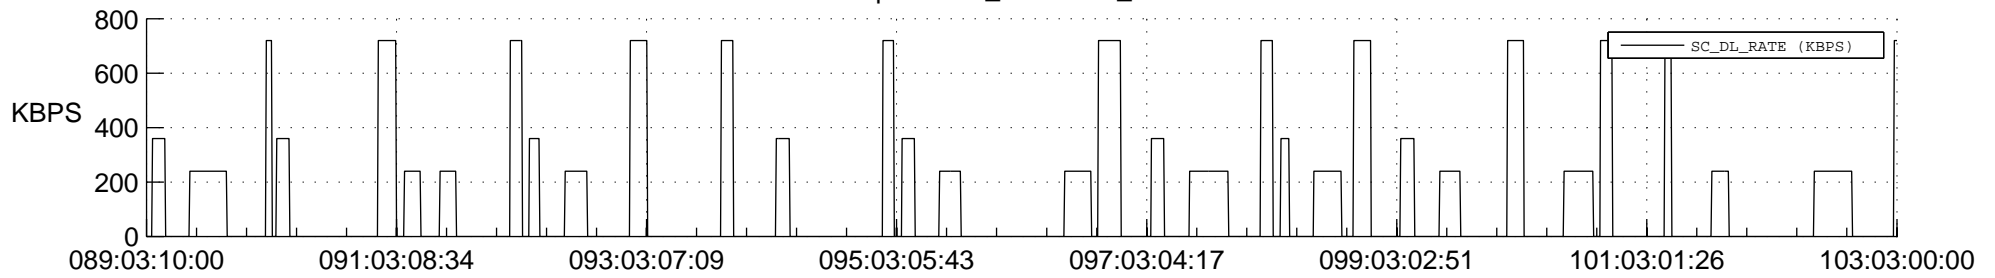

## Spacecraft\_DownLink\_Rate

Ground Time (2018:089:03:10:00.000 -2018:103:03:00:00.000)