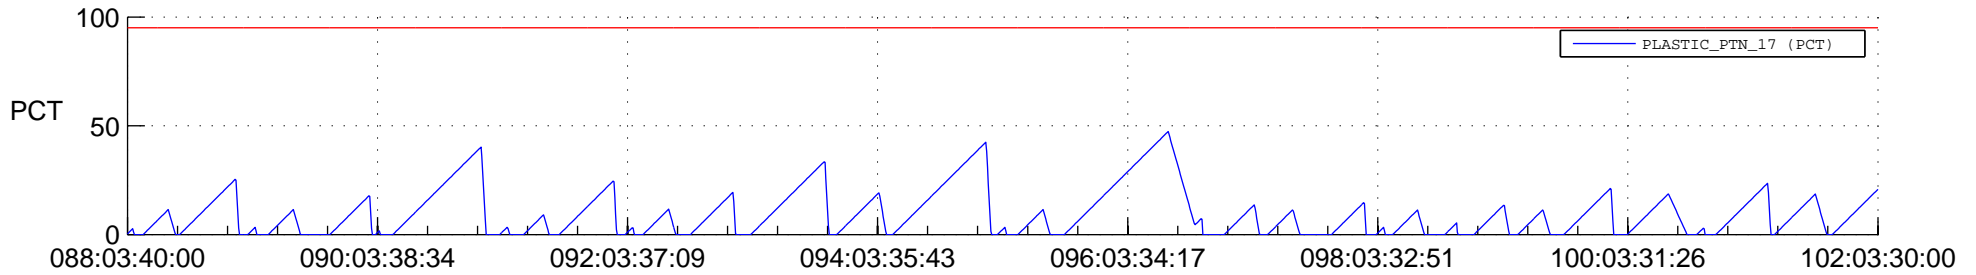

STEREO AHEAD SSR PCT Full Prediction

SWAVES_Percent_Full_Prediction

IMPACT_Percent_Full_Prediction

PLASTIC_Percent_Full_Prediction

Spacecraft_DownLink_Rate