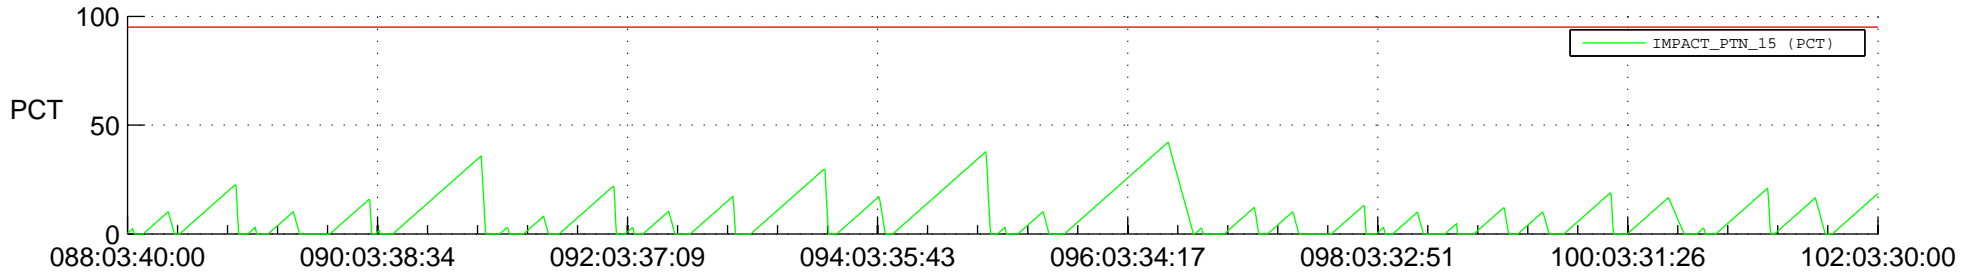

STEREO AHEAD SSR PCT Full Prediction

SWAVES_Percent_Full_Prediction

IMPACT_Percent_Full_Prediction

PLASTIC_Percent_Full_Prediction

Spacecraft_DownLink_Rate