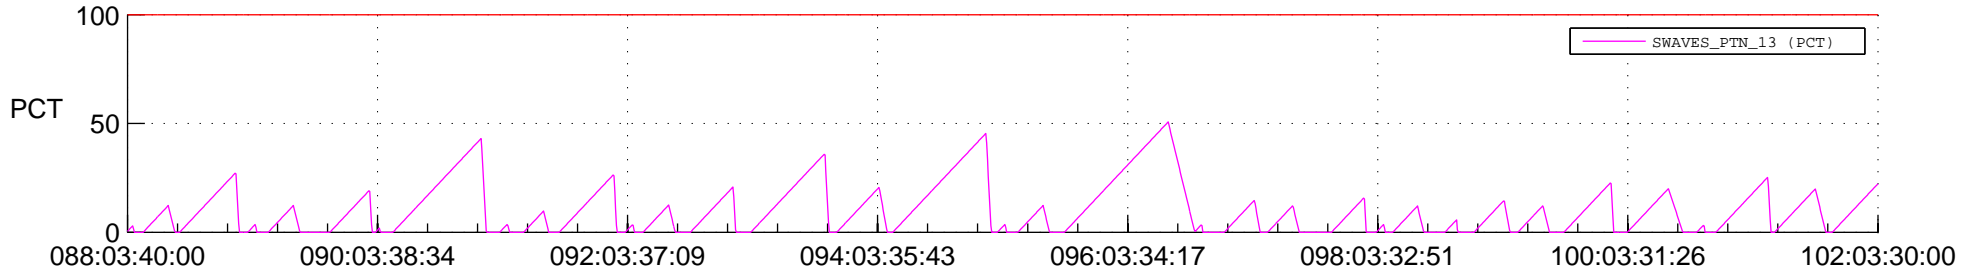

STEREO AHEAD SSR PCT Full Prediction

SWAVES_Percent_Full_Prediction

IMPACT_Percent_Full_Prediction

PLASTIC_Percent_Full_Prediction

Spacecraft_DownLink_Rate