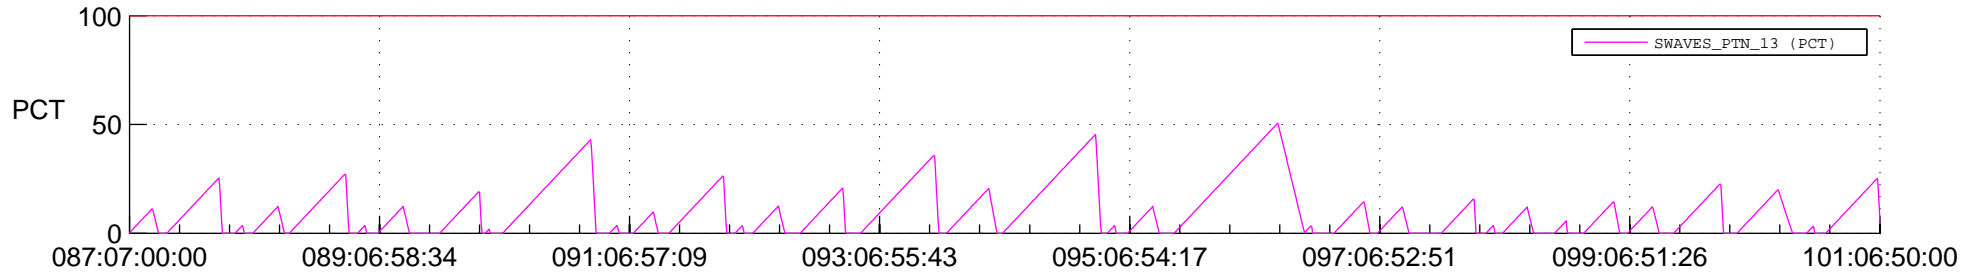

STEREO AHEAD SSR PCT Full Prediction

SWAVES_Percent_Full_Prediction

IMPACT_Percent_Full_Prediction

PLASTIC_Percent_Full_Prediction

Spacecraft_DownLink_Rate

Ground Time (2018:087:07:00:00.000 -2018:101:06:50:00.000)