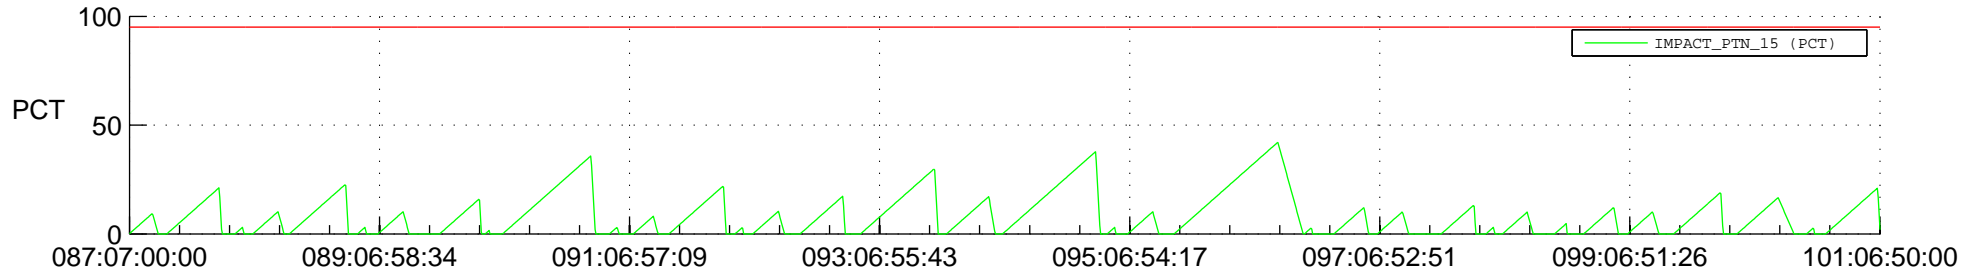

STEREO AHEAD SSR PCT Full Prediction

SWAVES_Percent_Full_Prediction

IMPACT_Percent_Full_Prediction

PLASTIC_Percent_Full_Prediction

Spacecraft_DownLink_Rate

Ground Time (2018:087:07:00:00.000 -2018:101:06:50:00.000)