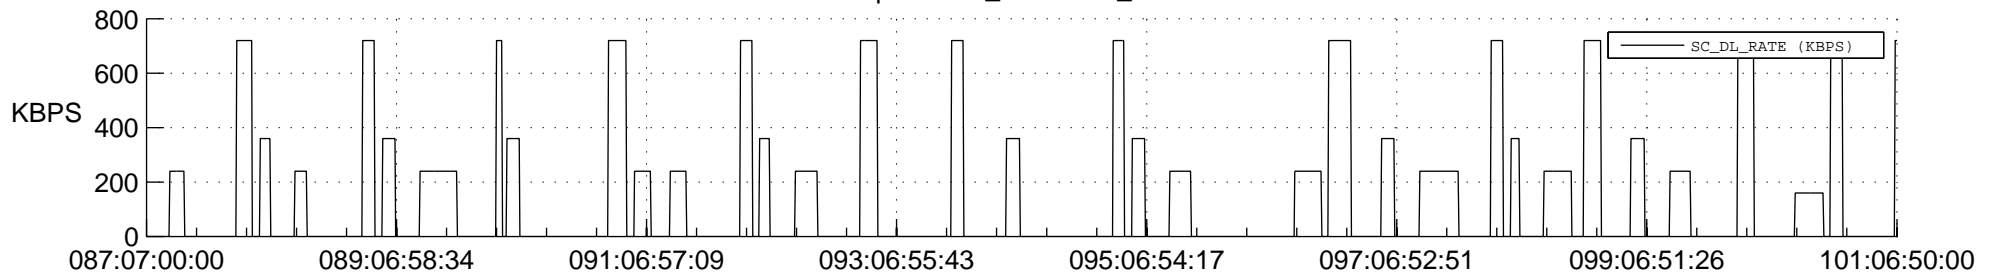

STEREO AHEAD SSR PCT Full Prediction

SWAVES_Percent_Full_Prediction

IMPACT_Percent_Full_Prediction

PLASTIC_Percent_Full_Prediction

Spacecraft_DownLink_Rate

Ground Time (2018:087:07:00:00.000 -2018:101:06:50:00.000)