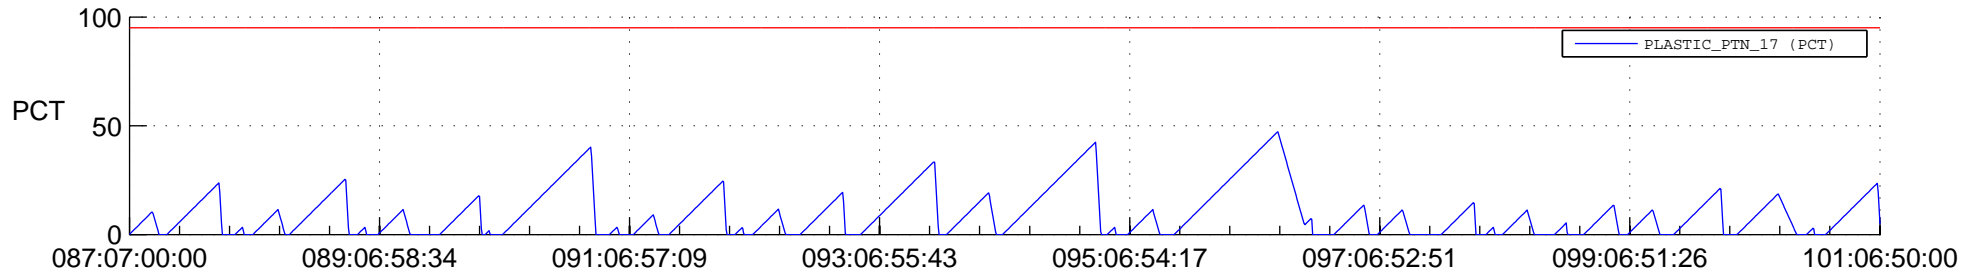

STEREO AHEAD SSR PCT Full Prediction

SWAVES_Percent_Full_Prediction

IMPACT_Percent_Full_Prediction

PLASTIC_Percent_Full_Prediction

Spacecraft_DownLink_Rate

Ground Time (2018:087:07:00:00.000 -2018:101:06:50:00.000)