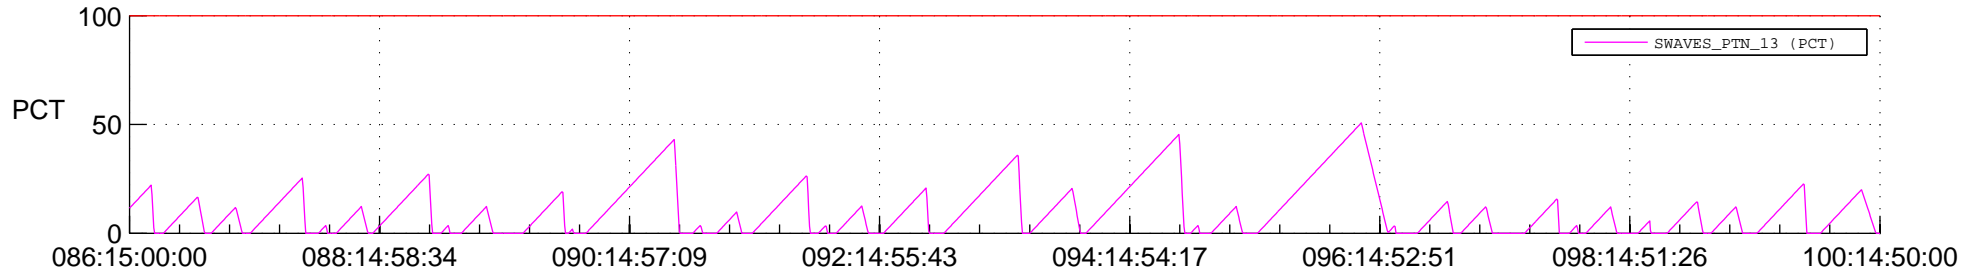

STEREO AHEAD SSR PCT Full Prediction

SWAVES_Percent_Full_Prediction

IMPACT_Percent_Full_Prediction

PLASTIC_Percent_Full_Prediction

Spacecraft_DownLink_Rate