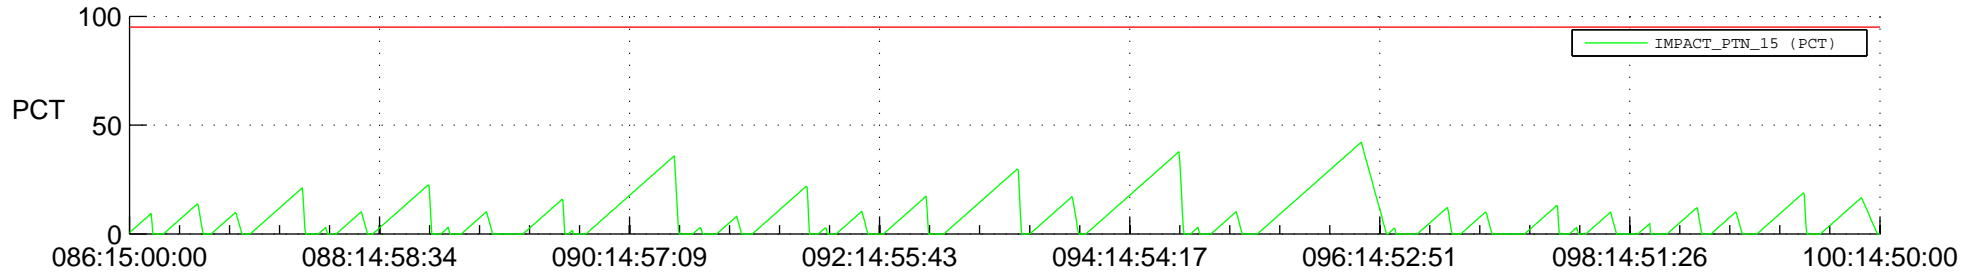

STEREO AHEAD SSR PCT Full Prediction

SWAVES_Percent_Full_Prediction

IMPACT_Percent_Full_Prediction

PLASTIC_Percent_Full_Prediction

Spacecraft_DownLink_Rate