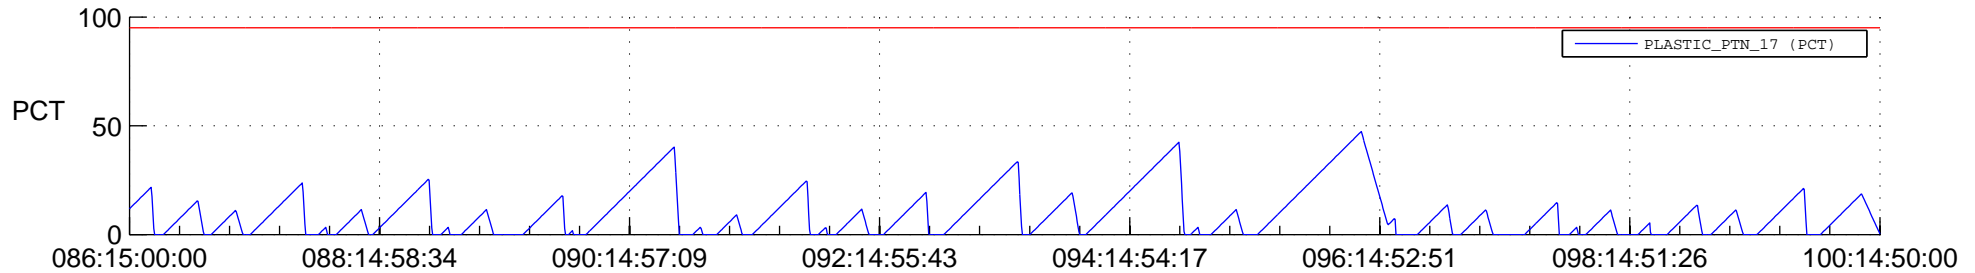

STEREO AHEAD SSR PCT Full Prediction

SWAVES_Percent_Full_Prediction

IMPACT_Percent_Full_Prediction

PLASTIC_Percent_Full_Prediction

Spacecraft_DownLink_Rate