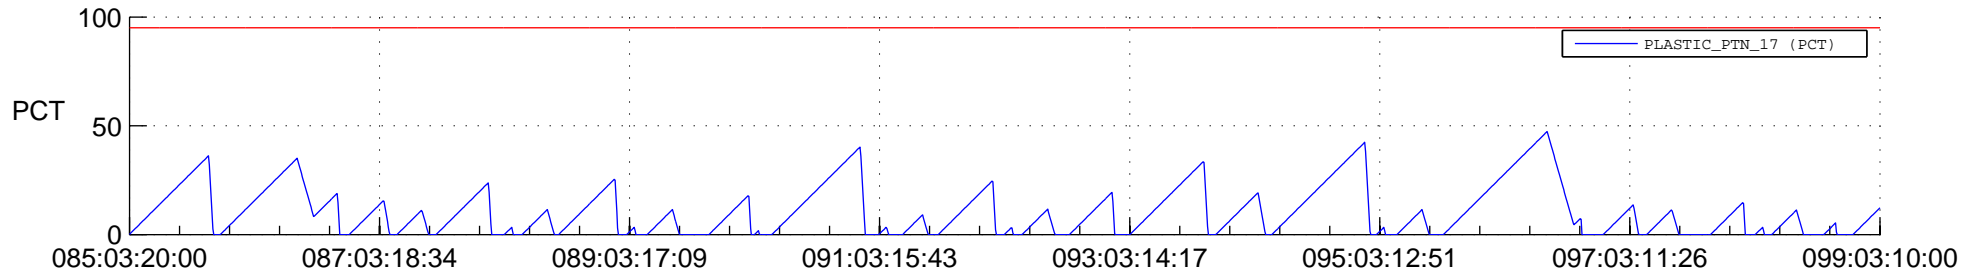

STEREO AHEAD SSR PCT Full Prediction

SWAVES_Percent_Full_Prediction

IMPACT_Percent_Full_Prediction

PLASTIC_Percent_Full_Prediction

Spacecraft_DownLink_Rate