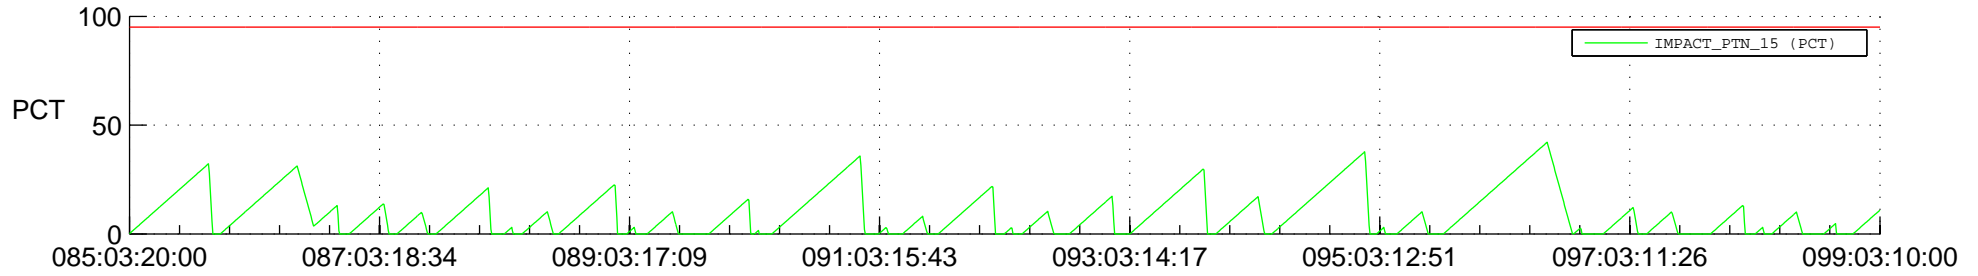

STEREO AHEAD SSR PCT Full Prediction

SWAVES_Percent_Full_Prediction

IMPACT_Percent_Full_Prediction

PLASTIC_Percent_Full_Prediction

Spacecraft_DownLink_Rate