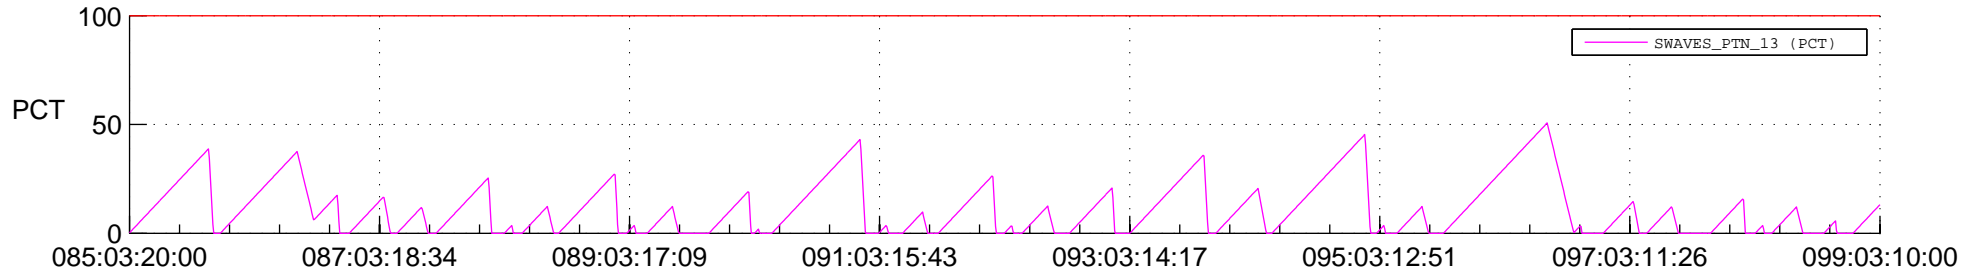

STEREO AHEAD SSR PCT Full Prediction

SWAVES_Percent_Full_Prediction

IMPACT_Percent_Full_Prediction

PLASTIC_Percent_Full_Prediction

Spacecraft_DownLink_Rate