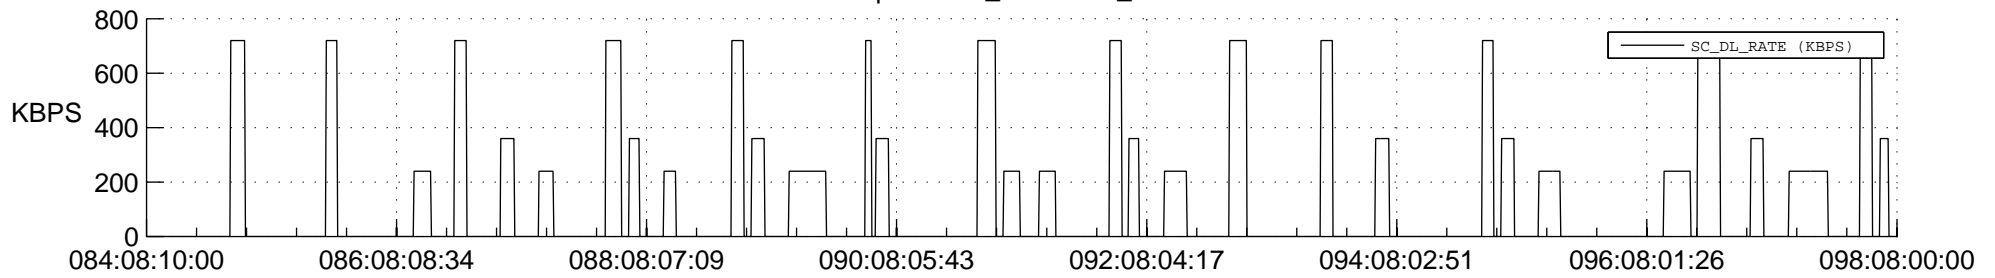

STEREO AHEAD SSR PCT Full Prediction

SWAVES_Percent_Full_Prediction

IMPACT_Percent_Full_Prediction

PLASTIC_Percent_Full_Prediction

Spacecraft_DownLink_Rate

Ground Time (2018:084:08:10:00.000 -2018:098:08:00:00.000)