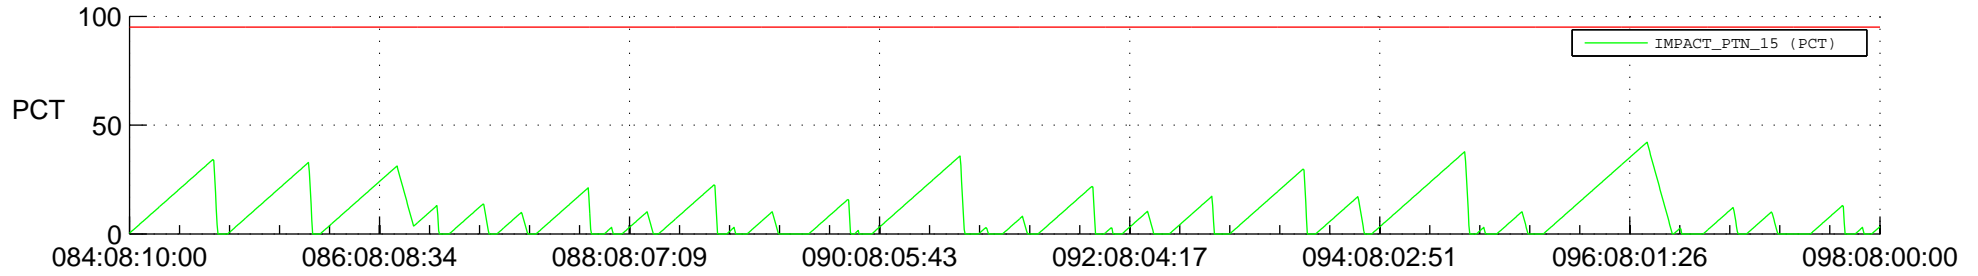

STEREO AHEAD SSR PCT Full Prediction

SWAVES_Percent_Full_Prediction

IMPACT_Percent_Full_Prediction

PLASTIC_Percent_Full_Prediction

Spacecraft_DownLink_Rate

Ground Time (2018:084:08:10:00.000 -2018:098:08:00:00.000)