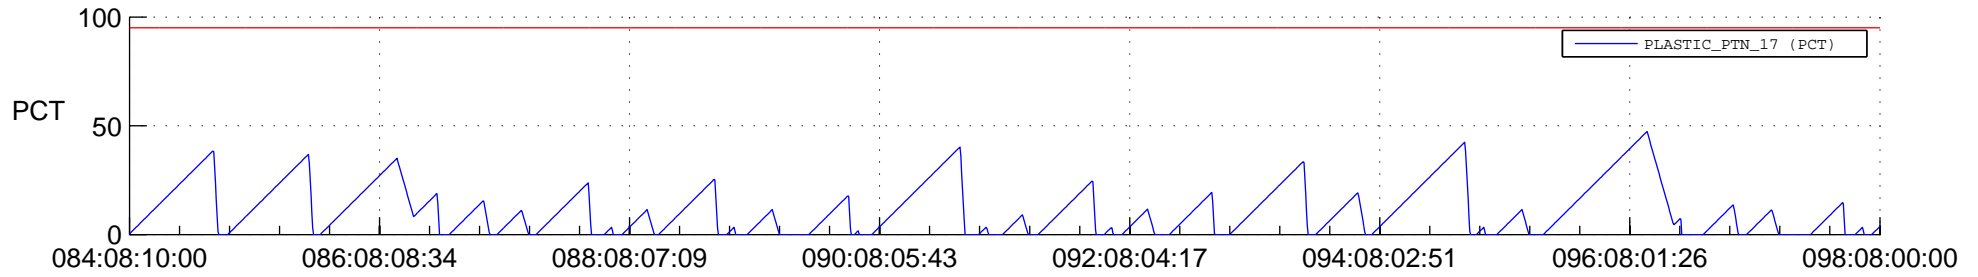

STEREO AHEAD SSR PCT Full Prediction

SWAVES_Percent_Full_Prediction

IMPACT_Percent_Full_Prediction

PLASTIC_Percent_Full_Prediction

Spacecraft_DownLink_Rate

Ground Time (2018:084:08:10:00.000 -2018:098:08:00:00.000)