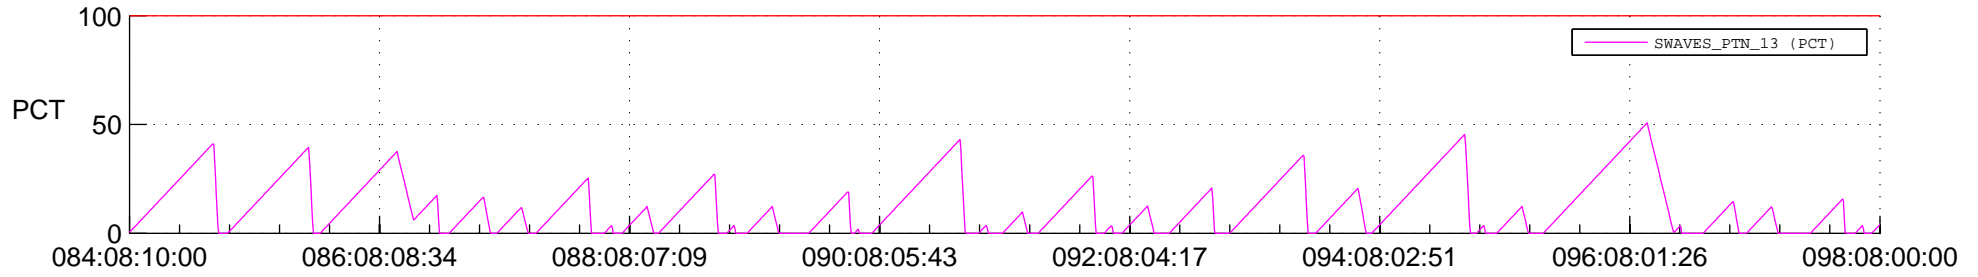

STEREO AHEAD SSR PCT Full Prediction

SWAVES_Percent_Full_Prediction

IMPACT_Percent_Full_Prediction

PLASTIC_Percent_Full_Prediction

Spacecraft_DownLink_Rate

Ground Time (2018:084:08:10:00.000 -2018:098:08:00:00.000)