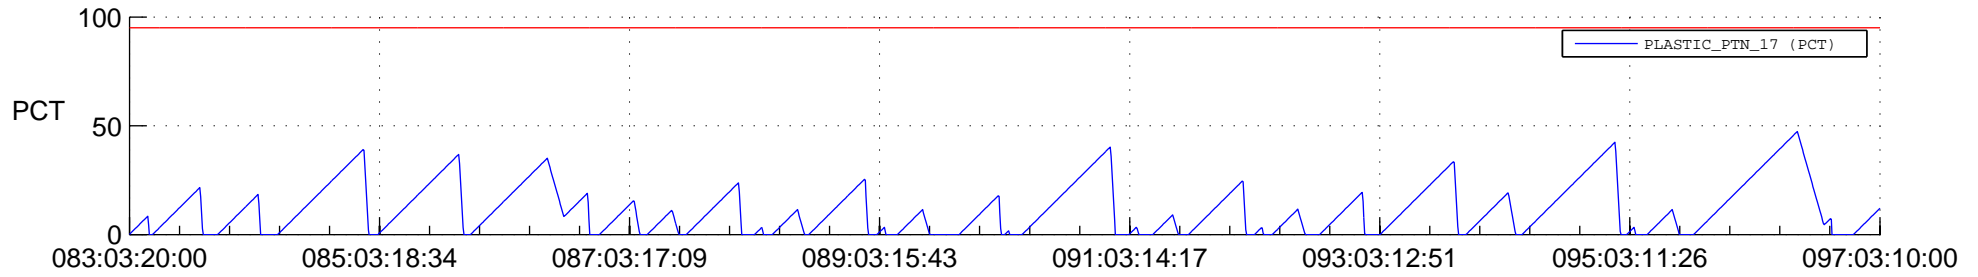

STEREO AHEAD SSR PCT Full Prediction

SWAVES_Percent_Full_Prediction

IMPACT_Percent_Full_Prediction

PLASTIC_Percent_Full_Prediction

Spacecraft_DownLink_Rate