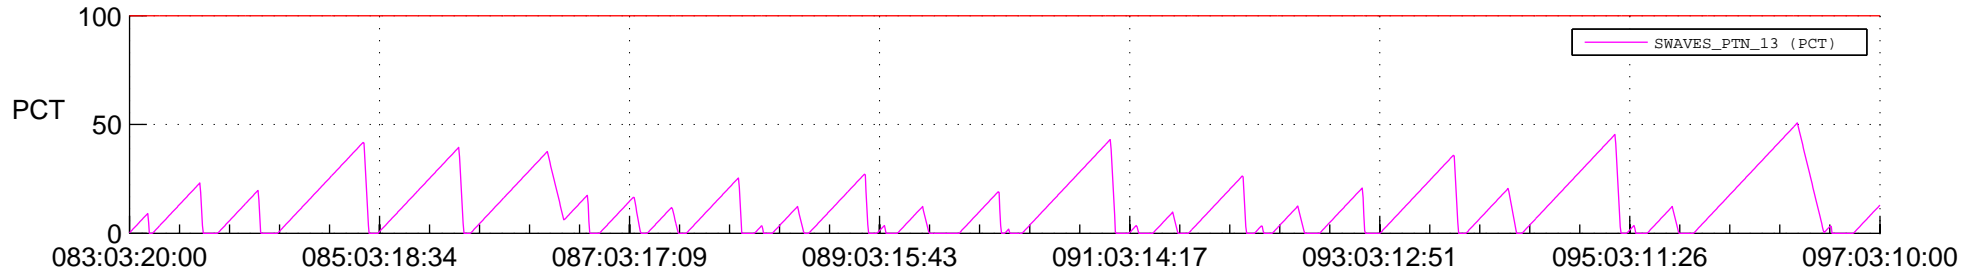

STEREO AHEAD SSR PCT Full Prediction

SWAVES_Percent_Full_Prediction

IMPACT_Percent_Full_Prediction

PLASTIC_Percent_Full_Prediction

Spacecraft_DownLink_Rate