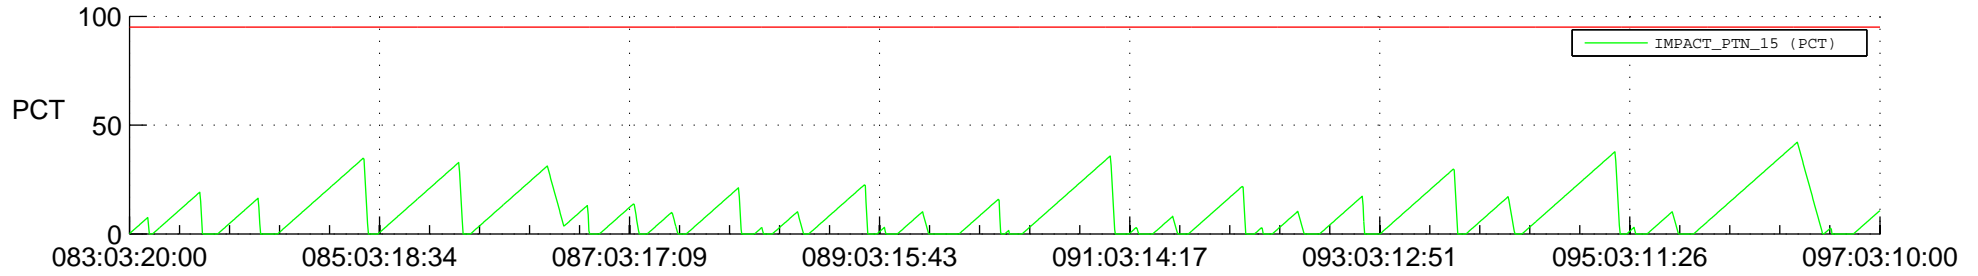

STEREO AHEAD SSR PCT Full Prediction

SWAVES_Percent_Full_Prediction

IMPACT_Percent_Full_Prediction

PLASTIC_Percent_Full_Prediction

Spacecraft_DownLink_Rate