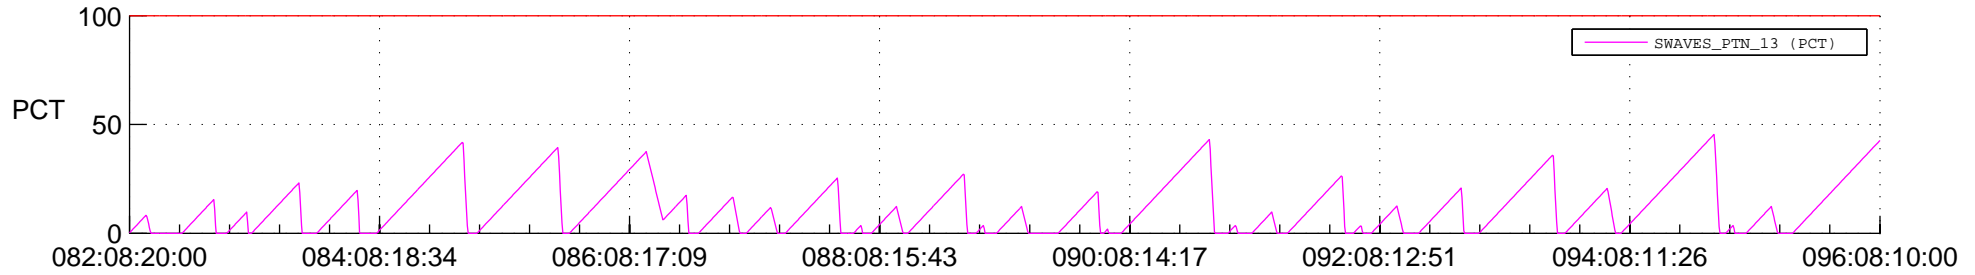

STEREO AHEAD SSR PCT Full Prediction

SWAVES_Percent_Full_Prediction

IMPACT_Percent_Full_Prediction

PLASTIC_Percent_Full_Prediction

Spacecraft_DownLink_Rate