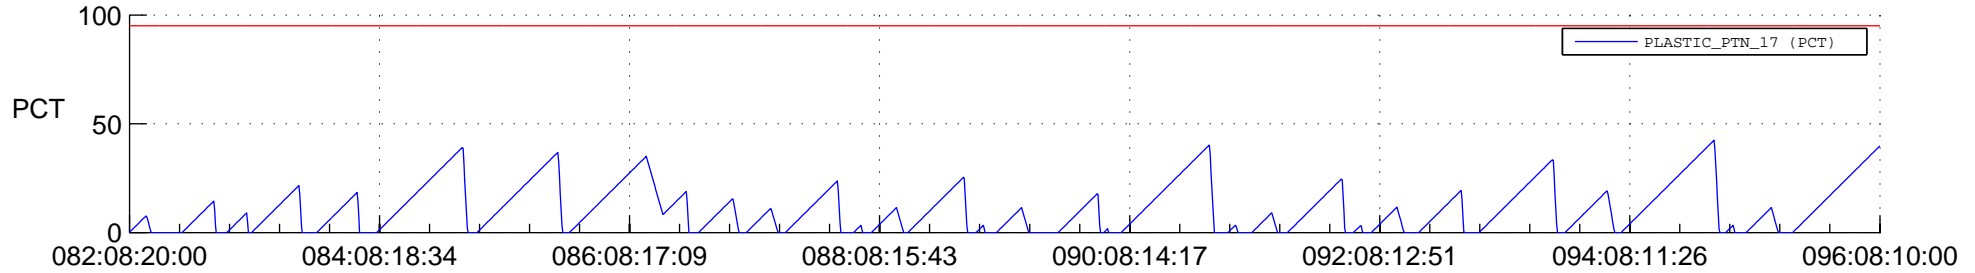

STEREO AHEAD SSR PCT Full Prediction

SWAVES_Percent_Full_Prediction

IMPACT_Percent_Full_Prediction

PLASTIC_Percent_Full_Prediction

Spacecraft_DownLink_Rate