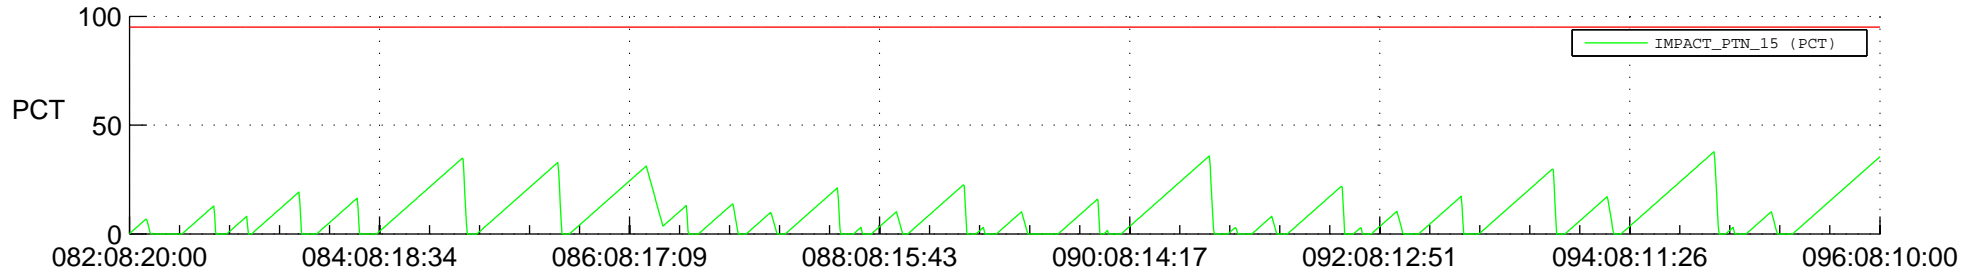

STEREO AHEAD SSR PCT Full Prediction

SWAVES_Percent_Full_Prediction

IMPACT_Percent_Full_Prediction

PLASTIC_Percent_Full_Prediction

Spacecraft_DownLink_Rate