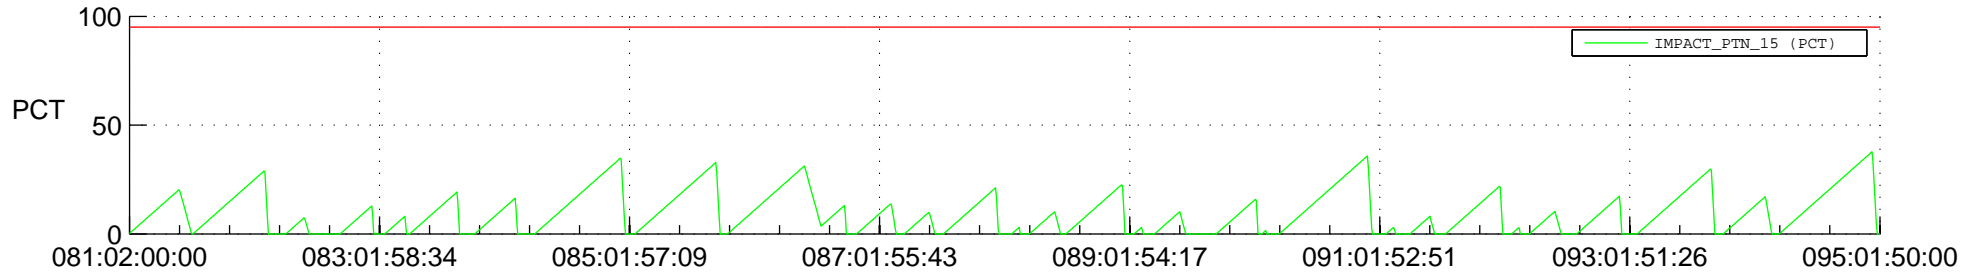

STEREO AHEAD SSR PCT Full Prediction

SWAVES_Percent_Full_Prediction

IMPACT_Percent_Full_Prediction

PLASTIC_Percent_Full_Prediction

Spacecraft_DownLink_Rate