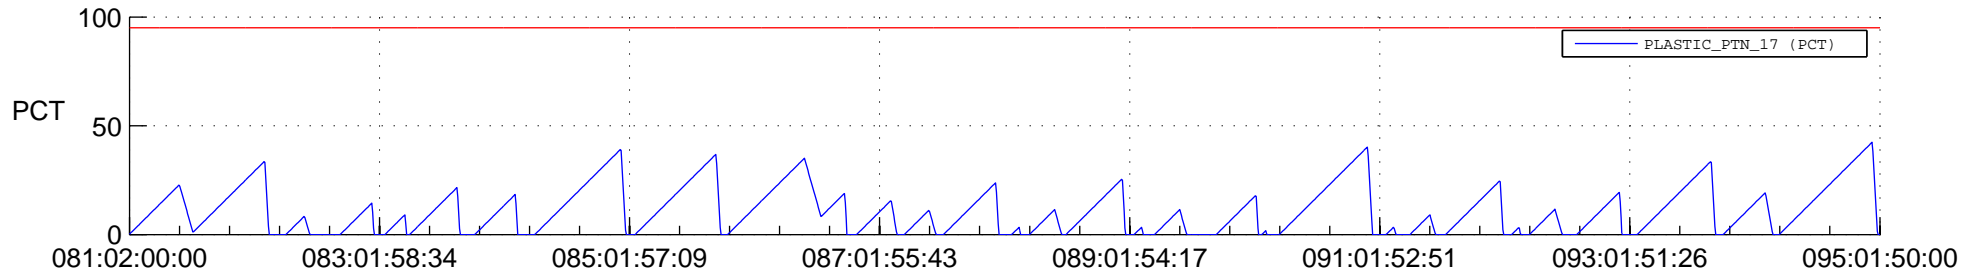

STEREO AHEAD SSR PCT Full Prediction

SWAVES_Percent_Full_Prediction

IMPACT_Percent_Full_Prediction

PLASTIC_Percent_Full_Prediction

Spacecraft_DownLink_Rate