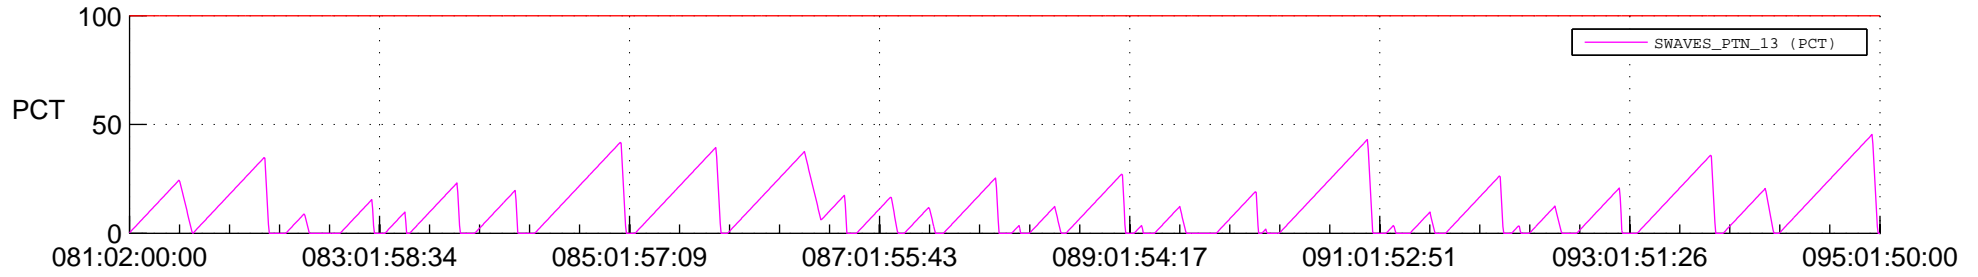

STEREO AHEAD SSR PCT Full Prediction

SWAVES_Percent_Full_Prediction

IMPACT_Percent_Full_Prediction

PLASTIC_Percent_Full_Prediction

Spacecraft_DownLink_Rate