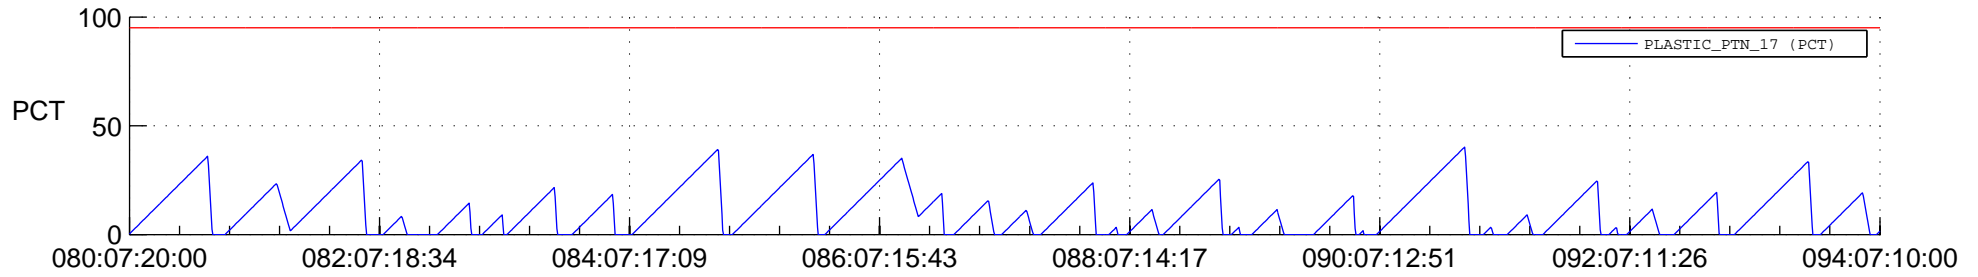

PLASTIC_Percent_Full_Prediction