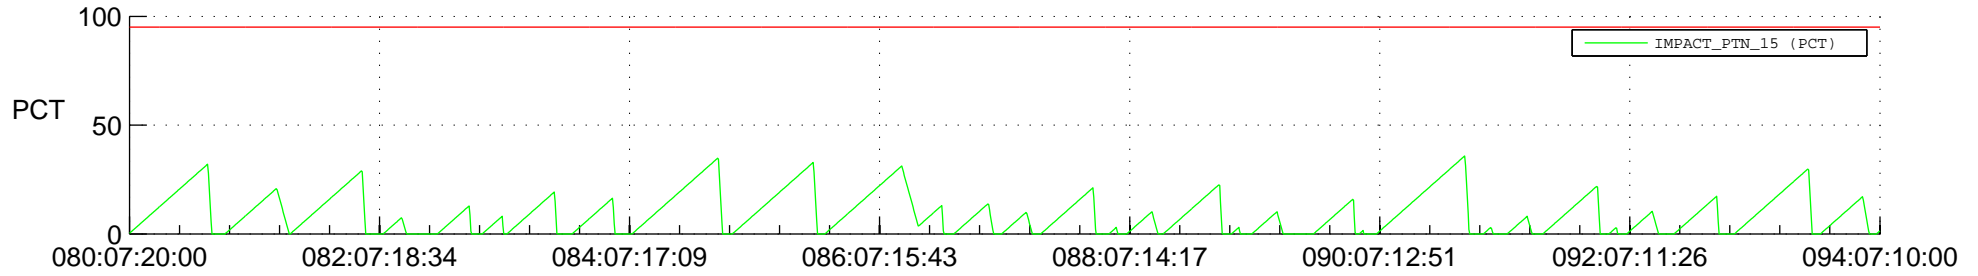

IMPACT_Percent_Full_Prediction