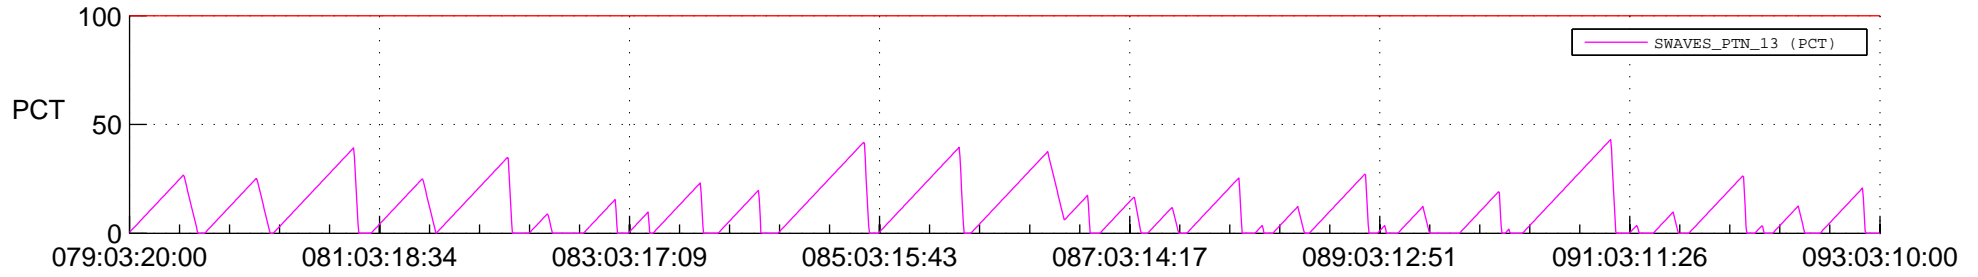

STEREO AHEAD SSR PCT Full Prediction

SWAVES_Percent_Full_Prediction

IMPACT_Percent_Full_Prediction

PLASTIC_Percent_Full_Prediction

Spacecraft_DownLink_Rate