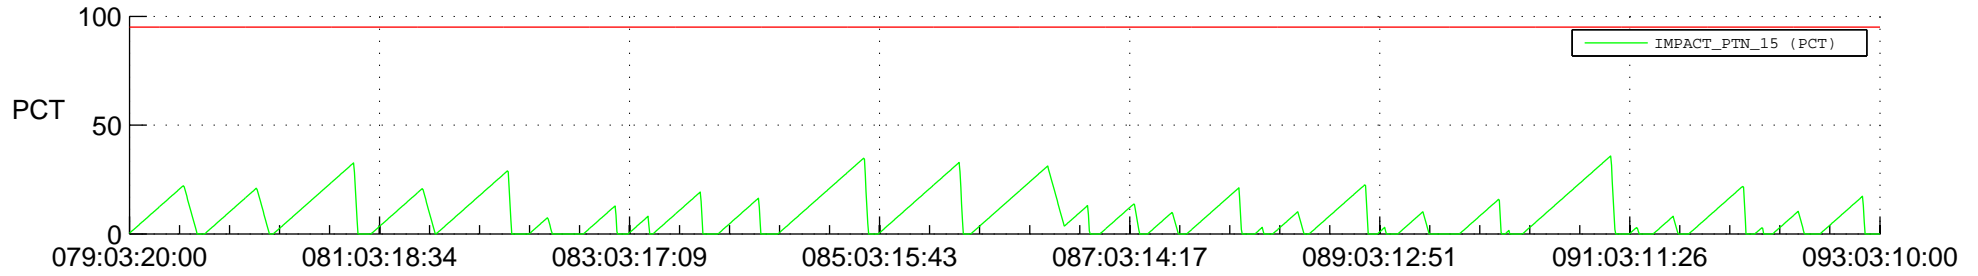

STEREO AHEAD SSR PCT Full Prediction

SWAVES_Percent_Full_Prediction

IMPACT_Percent_Full_Prediction

PLASTIC_Percent_Full_Prediction

Spacecraft_DownLink_Rate