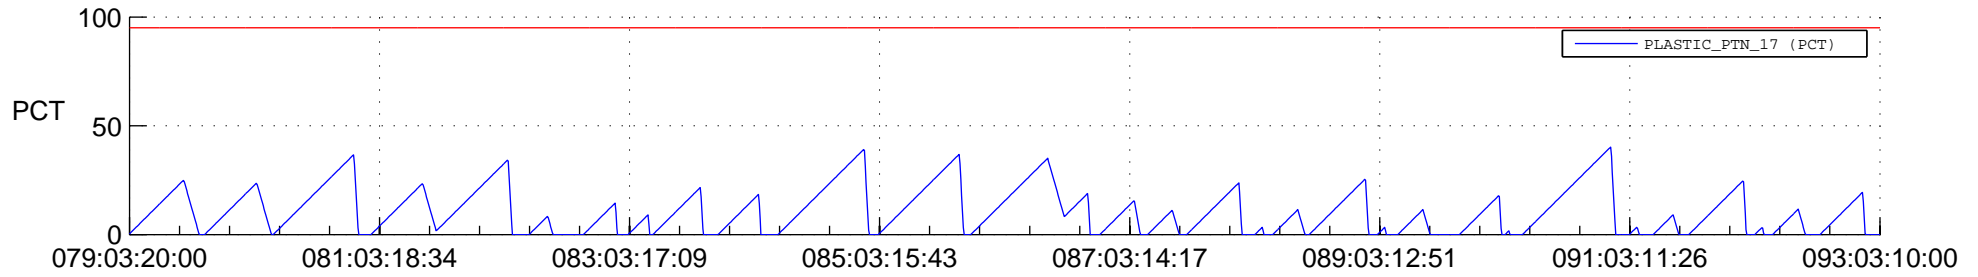

STEREO AHEAD SSR PCT Full Prediction

SWAVES_Percent_Full_Prediction

IMPACT_Percent_Full_Prediction

PLASTIC_Percent_Full_Prediction

Spacecraft_DownLink_Rate