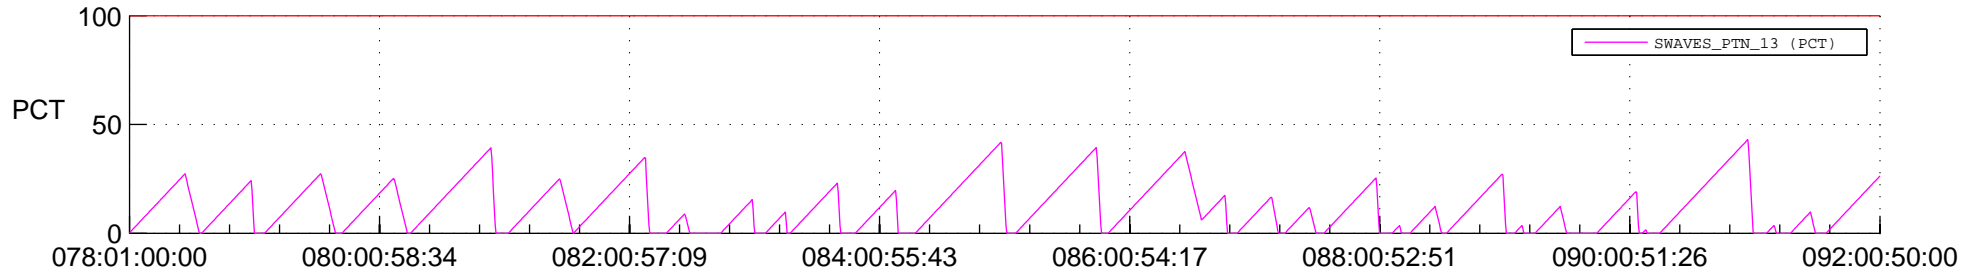

STEREO AHEAD SSR PCT Full Prediction

SWAVES_Percent_Full_Prediction

IMPACT_Percent_Full_Prediction

PLASTIC_Percent_Full_Prediction

Spacecraft_DownLink_Rate

Ground Time (2018:078:01:00:00.000 -2018:092:00:50:00.000)