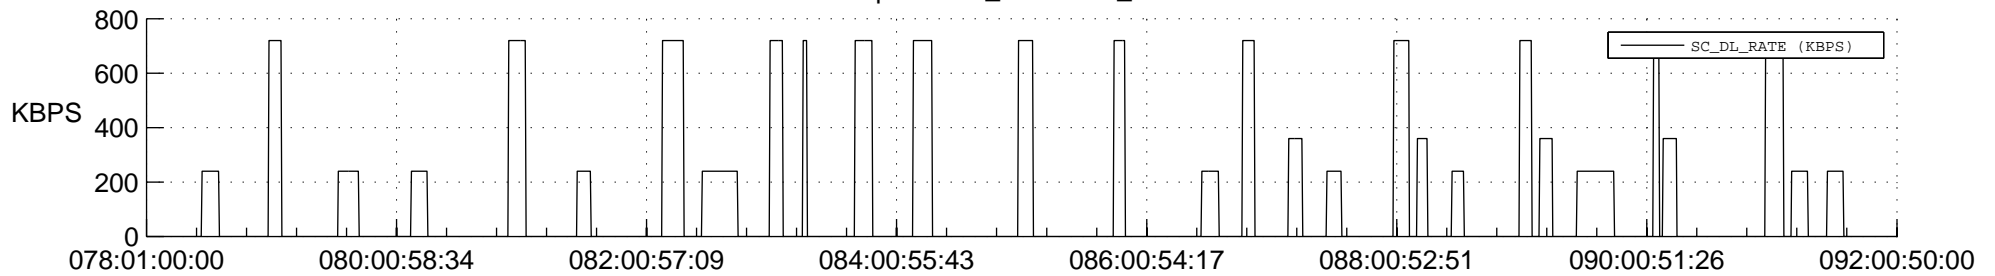

STEREO AHEAD SSR PCT Full Prediction

SWAVES_Percent_Full_Prediction

IMPACT_Percent_Full_Prediction

PLASTIC_Percent_Full_Prediction

Spacecraft_DownLink_Rate

Ground Time (2018:078:01:00:00.000 -2018:092:00:50:00.000)