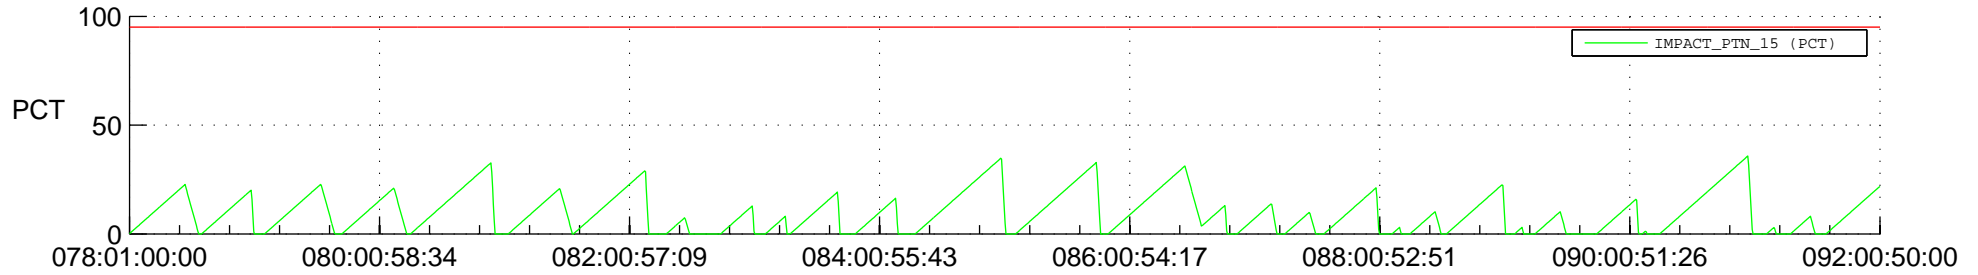

STEREO AHEAD SSR PCT Full Prediction

SWAVES_Percent_Full_Prediction

IMPACT_Percent_Full_Prediction

PLASTIC_Percent_Full_Prediction

Spacecraft_DownLink_Rate

Ground Time (2018:078:01:00:00.000 -2018:092:00:50:00.000)