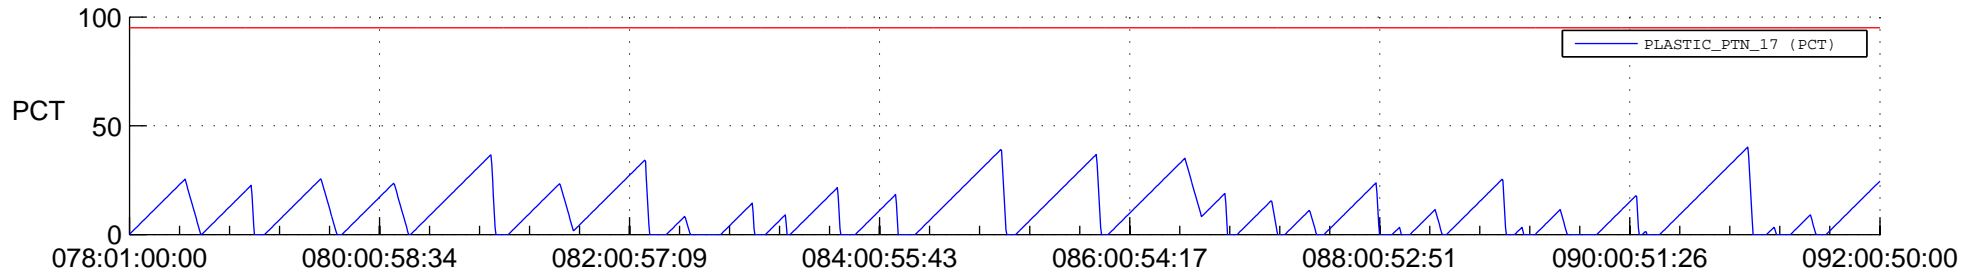

STEREO AHEAD SSR PCT Full Prediction

SWAVES_Percent_Full_Prediction

IMPACT_Percent_Full_Prediction

PLASTIC_Percent_Full_Prediction

Spacecraft_DownLink_Rate

Ground Time (2018:078:01:00:00.000 -2018:092:00:50:00.000)