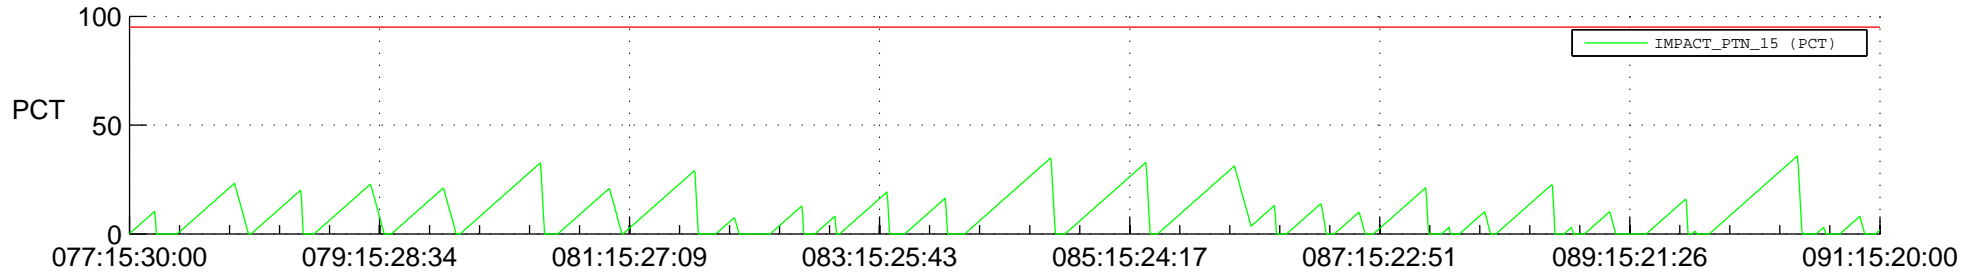

IMPACT_Percent_Full_Prediction