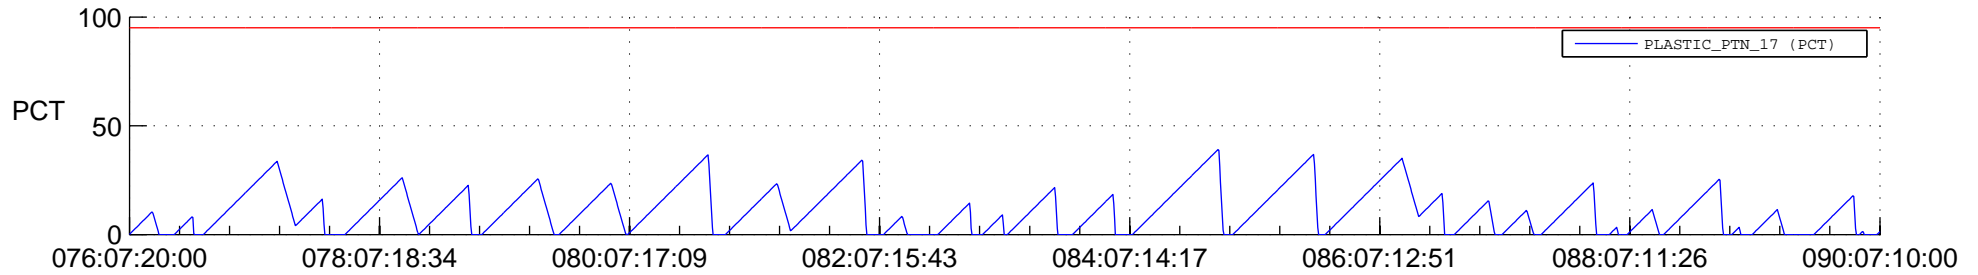

PLASTIC_Percent_Full_Prediction