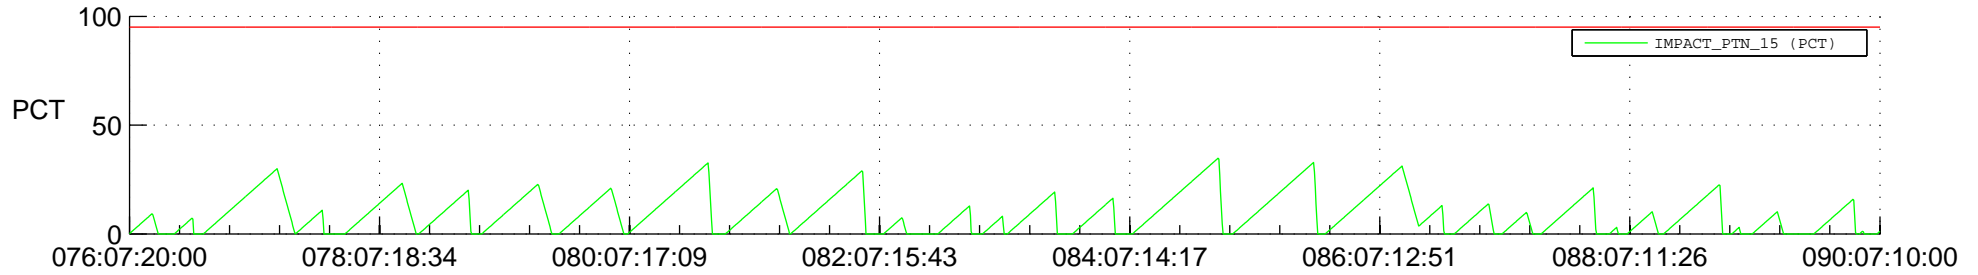

IMPACT_Percent_Full_Prediction