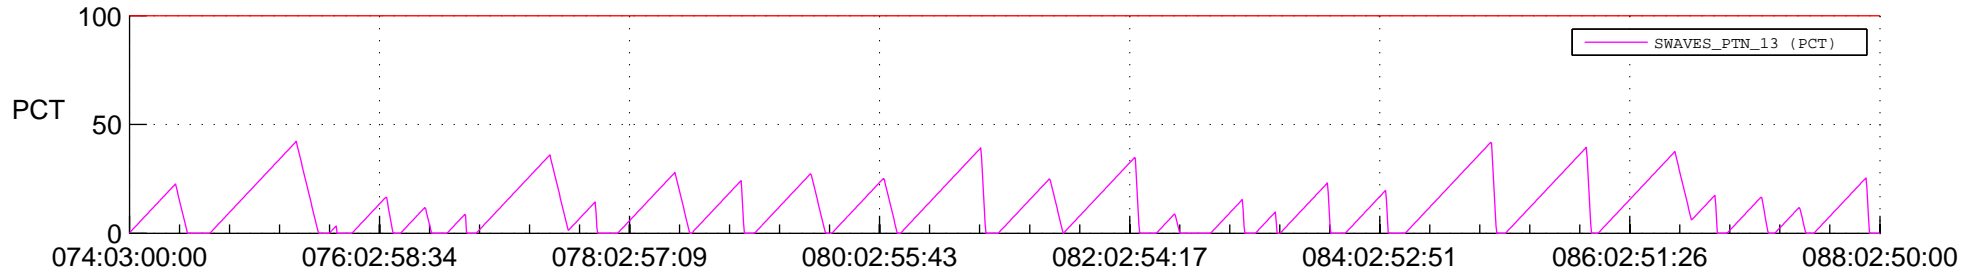

STEREO AHEAD SSR PCT Full Prediction

SWAVES_Percent_Full_Prediction

IMPACT_Percent_Full_Prediction

PLASTIC_Percent_Full_Prediction

Spacecraft_DownLink_Rate

Ground Time (2018:074:03:00:00.000 -2018:088:02:50:00.000)