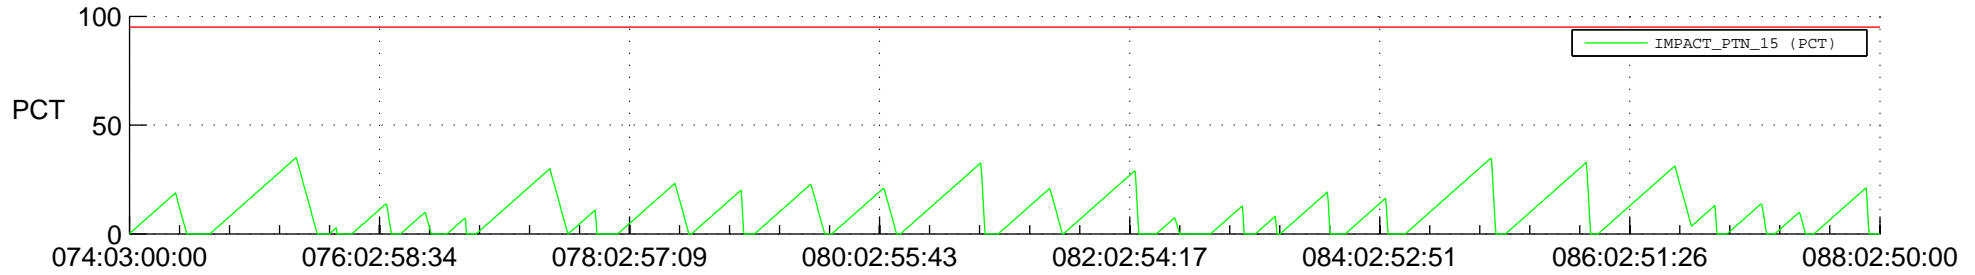

STEREO AHEAD SSR PCT Full Prediction

SWAVES_Percent_Full_Prediction

IMPACT_Percent_Full_Prediction

PLASTIC_Percent_Full_Prediction

Spacecraft_DownLink_Rate

Ground Time (2018:074:03:00:00.000 -2018:088:02:50:00.000)