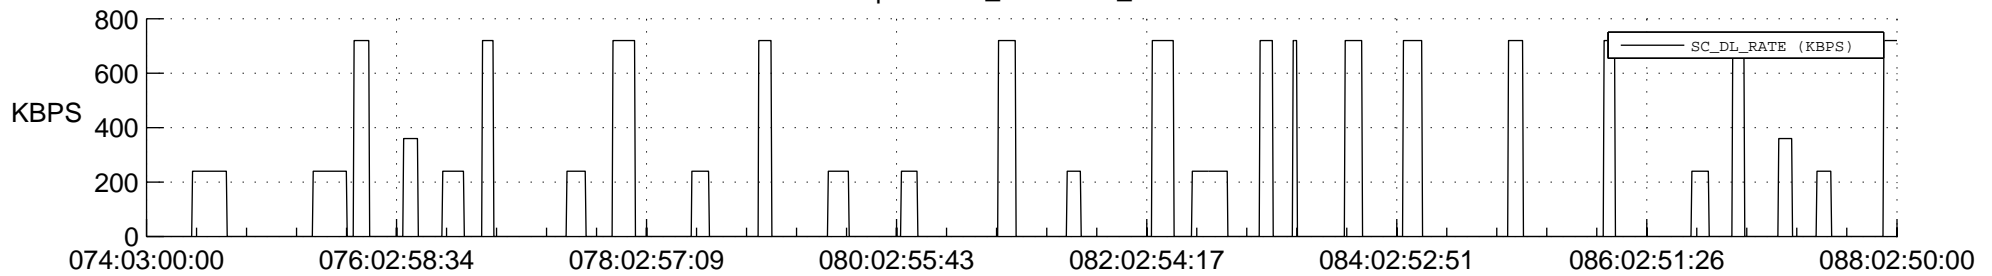

STEREO AHEAD SSR PCT Full Prediction

SWAVES_Percent_Full_Prediction

IMPACT_Percent_Full_Prediction

PLASTIC_Percent_Full_Prediction

Spacecraft_DownLink_Rate

Ground Time (2018:074:03:00:00.000 -2018:088:02:50:00.000)