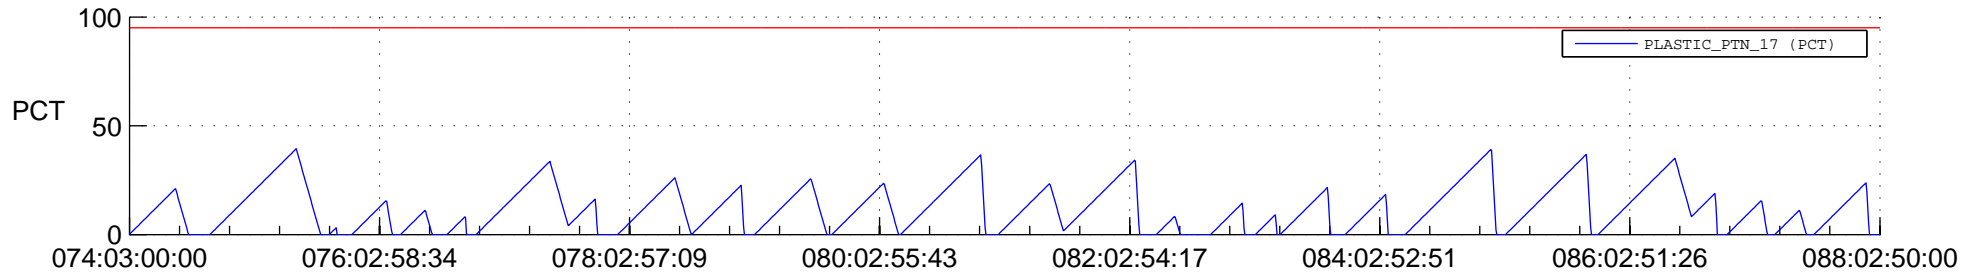

STEREO AHEAD SSR PCT Full Prediction

SWAVES_Percent_Full_Prediction

IMPACT_Percent_Full_Prediction

PLASTIC_Percent_Full_Prediction

Spacecraft_DownLink_Rate

Ground Time (2018:074:03:00:00.000 -2018:088:02:50:00.000)