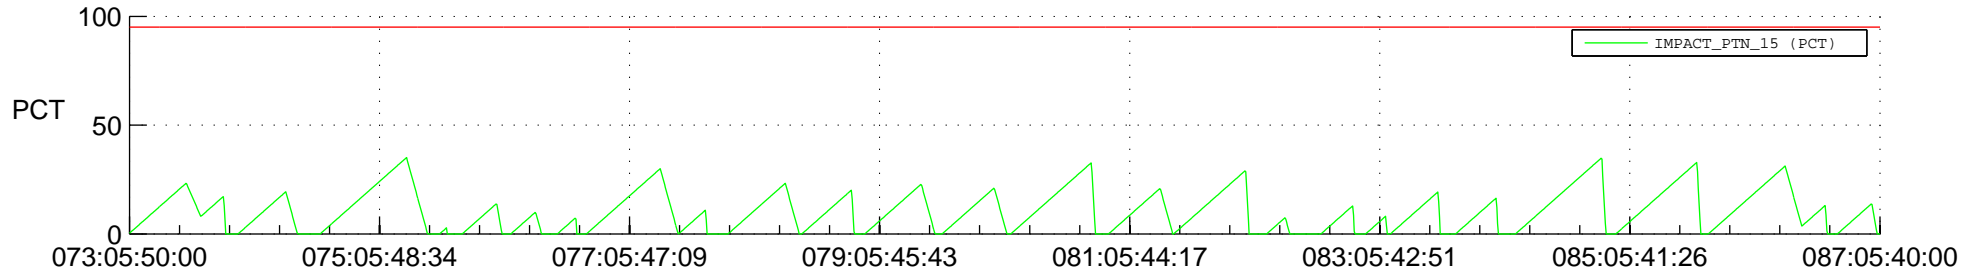

STEREO AHEAD SSR PCT Full Prediction

SWAVES_Percent_Full_Prediction

IMPACT_Percent_Full_Prediction

PLASTIC_Percent_Full_Prediction

Spacecraft_DownLink_Rate