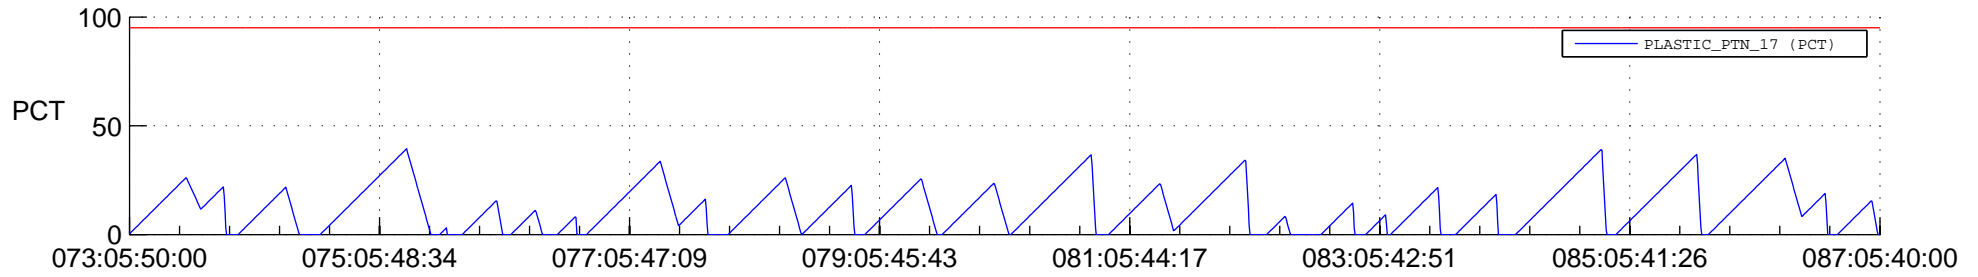

STEREO AHEAD SSR PCT Full Prediction

SWAVES_Percent_Full_Prediction

IMPACT_Percent_Full_Prediction

PLASTIC_Percent_Full_Prediction

Spacecraft_DownLink_Rate