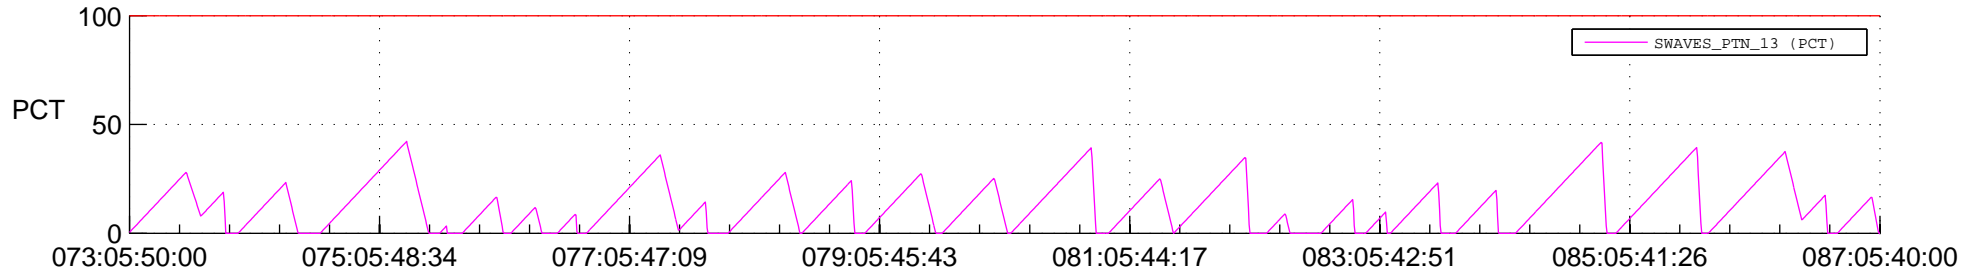

STEREO AHEAD SSR PCT Full Prediction

SWAVES_Percent_Full_Prediction

IMPACT_Percent_Full_Prediction

PLASTIC_Percent_Full_Prediction

Spacecraft_DownLink_Rate