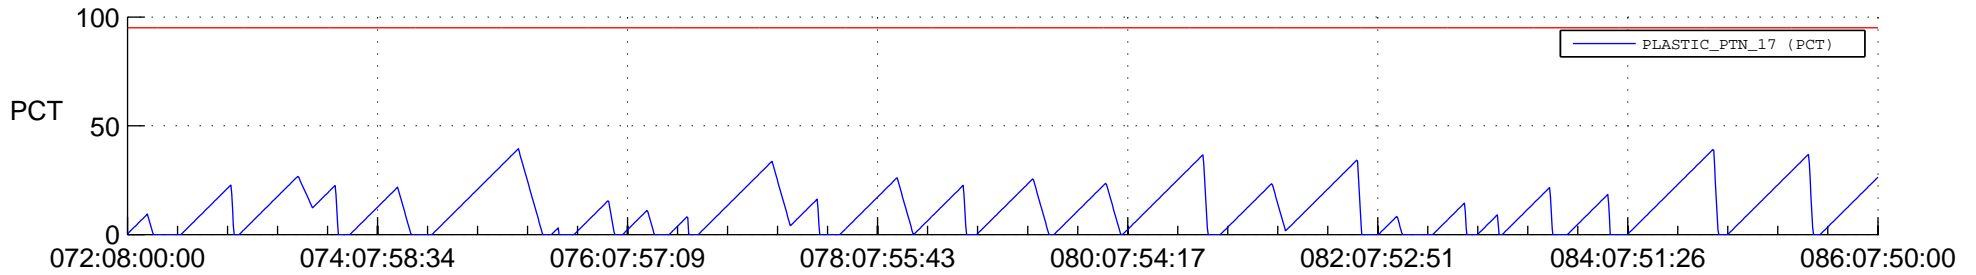

STEREO AHEAD SSR PCT Full Prediction

SWAVES_Percent_Full_Prediction

IMPACT_Percent_Full_Prediction

PLASTIC_Percent_Full_Prediction

Spacecraft_DownLink_Rate