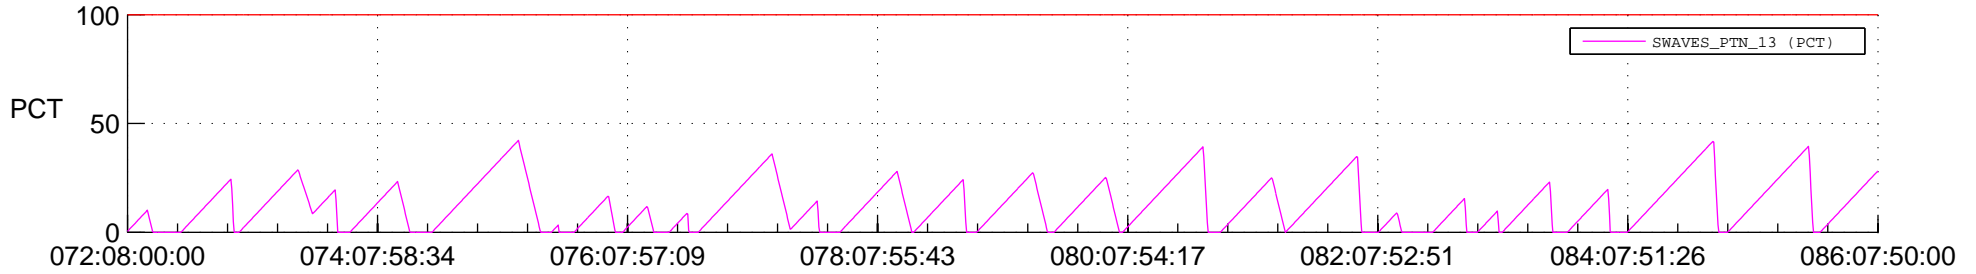

STEREO AHEAD SSR PCT Full Prediction

SWAVES_Percent_Full_Prediction

IMPACT_Percent_Full_Prediction

PLASTIC_Percent_Full_Prediction

Spacecraft_DownLink_Rate