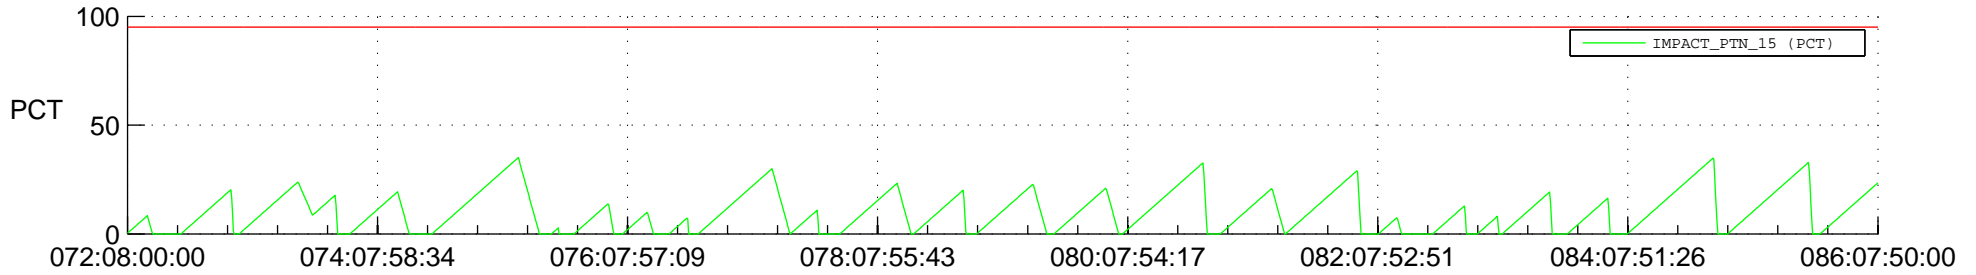

STEREO AHEAD SSR PCT Full Prediction

SWAVES_Percent_Full_Prediction

IMPACT_Percent_Full_Prediction

PLASTIC_Percent_Full_Prediction

Spacecraft_DownLink_Rate