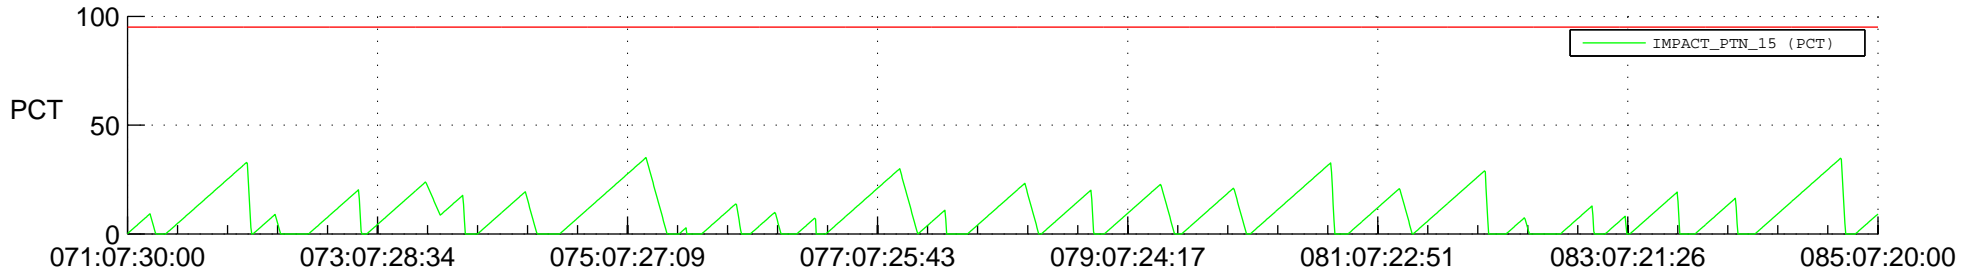

STEREO AHEAD SSR PCT Full Prediction

SWAVES_Percent_Full_Prediction

IMPACT_Percent_Full_Prediction

PLASTIC_Percent_Full_Prediction

Spacecraft_DownLink_Rate

Ground Time (2018:071:07:30:00.000 -2018:085:07:20:00.000)