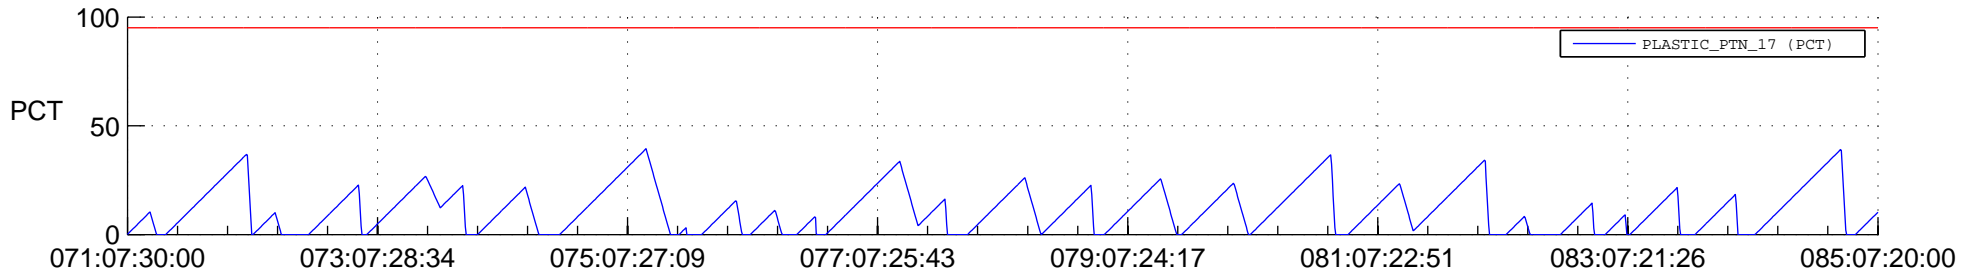

STEREO AHEAD SSR PCT Full Prediction

SWAVES_Percent_Full_Prediction

IMPACT_Percent_Full_Prediction

PLASTIC_Percent_Full_Prediction

Spacecraft_DownLink_Rate

Ground Time (2018:071:07:30:00.000 -2018:085:07:20:00.000)