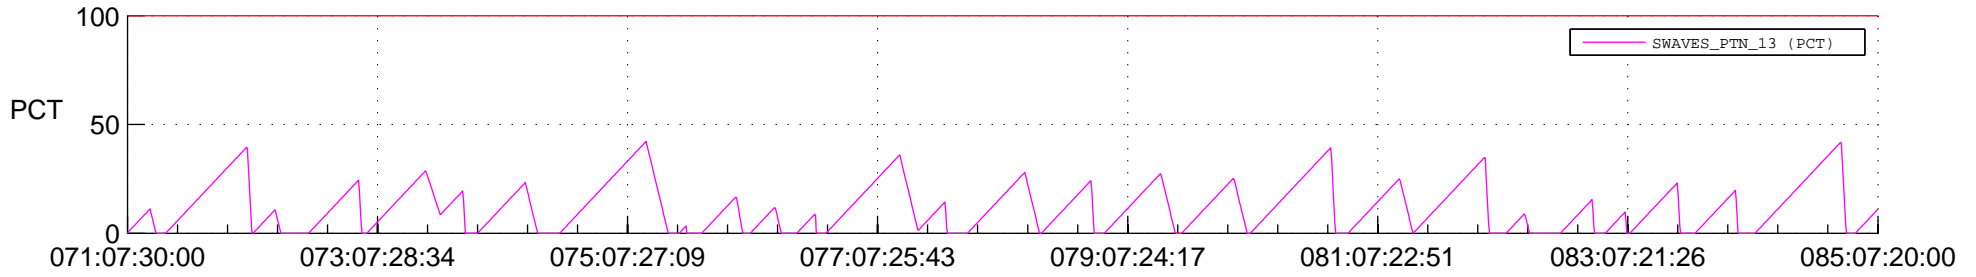

STEREO AHEAD SSR PCT Full Prediction

SWAVES_Percent_Full_Prediction

IMPACT_Percent_Full_Prediction

PLASTIC_Percent_Full_Prediction

Spacecraft_DownLink_Rate

Ground Time (2018:071:07:30:00.000 -2018:085:07:20:00.000)