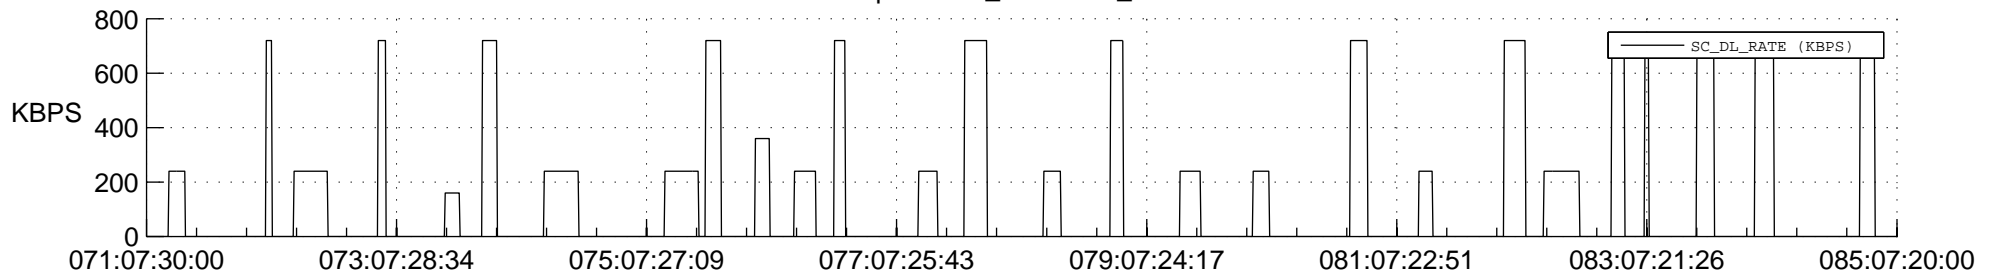

STEREO AHEAD SSR PCT Full Prediction

SWAVES_Percent_Full_Prediction

IMPACT_Percent_Full_Prediction

PLASTIC_Percent_Full_Prediction

Spacecraft_DownLink_Rate

Ground Time (2018:071:07:30:00.000 -2018:085:07:20:00.000)