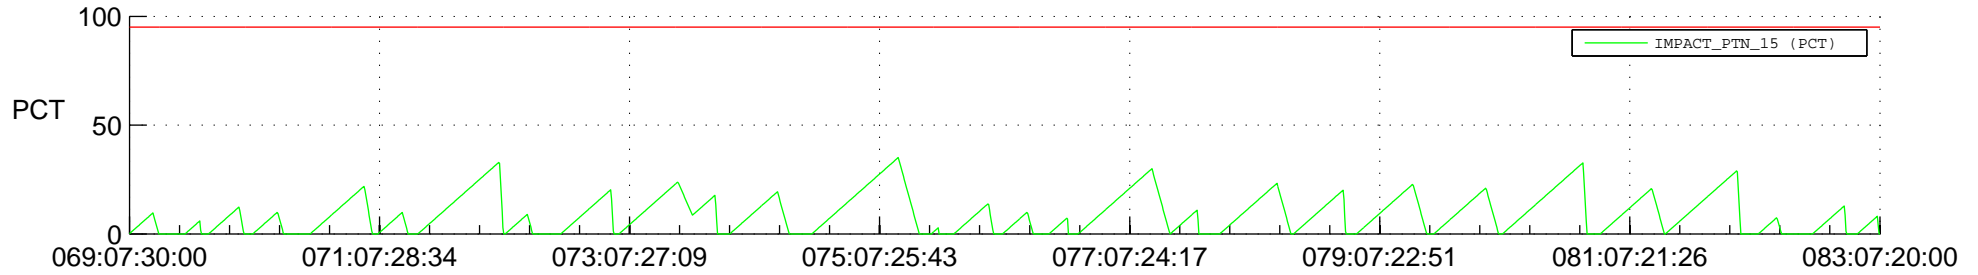

STEREO AHEAD SSR PCT Full Prediction

SWAVES_Percent_Full_Prediction

IMPACT_Percent_Full_Prediction

PLASTIC_Percent_Full_Prediction

Spacecraft_DownLink_Rate