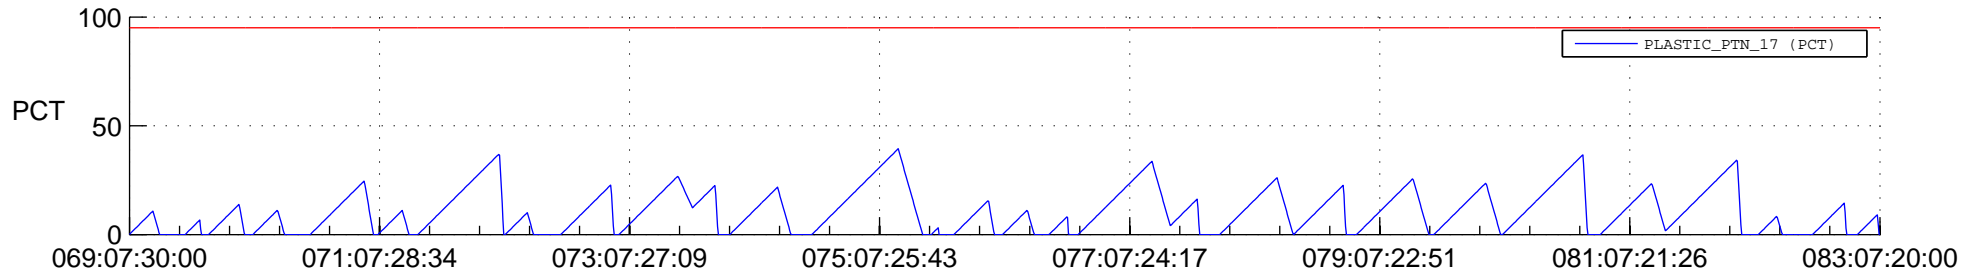

STEREO AHEAD SSR PCT Full Prediction

SWAVES_Percent_Full_Prediction

IMPACT_Percent_Full_Prediction

PLASTIC_Percent_Full_Prediction

Spacecraft_DownLink_Rate