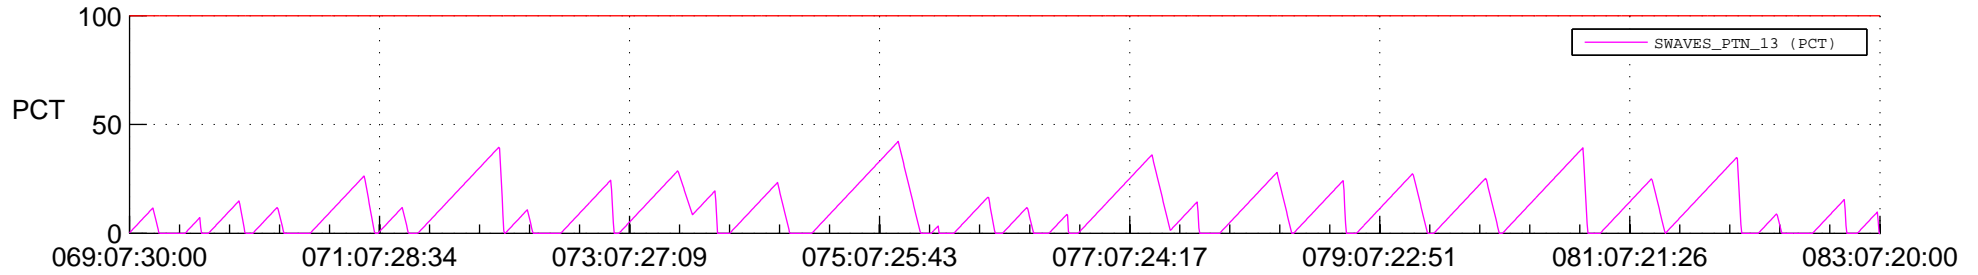

STEREO AHEAD SSR PCT Full Prediction

SWAVES_Percent_Full_Prediction

IMPACT_Percent_Full_Prediction

PLASTIC_Percent_Full_Prediction

Spacecraft_DownLink_Rate