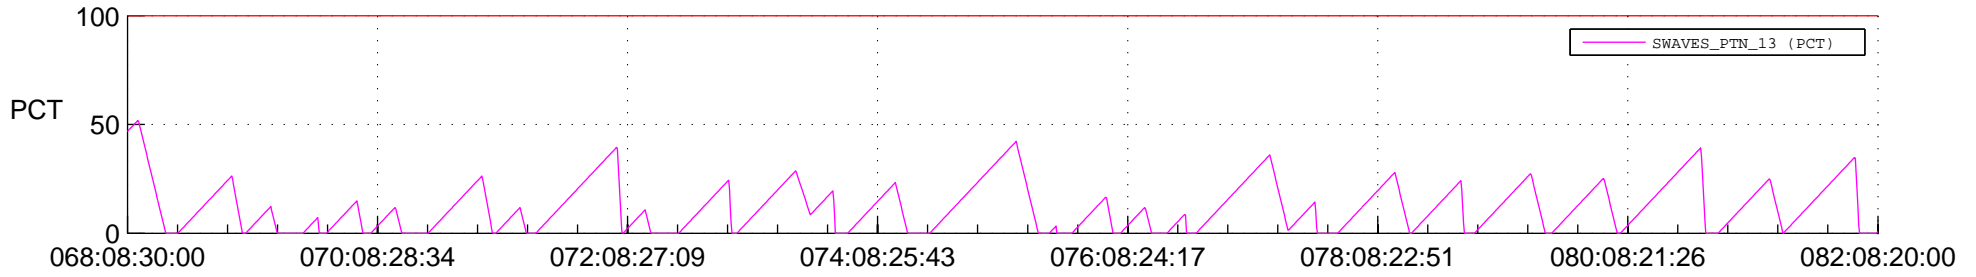

STEREO AHEAD SSR PCT Full Prediction

SWAVES_Percent_Full_Prediction

IMPACT_Percent_Full_Prediction

PLASTIC_Percent_Full_Prediction

Spacecraft_DownLink_Rate

Ground Time (2018:068:08:30:00.000 -2018:082:08:20:00.000)