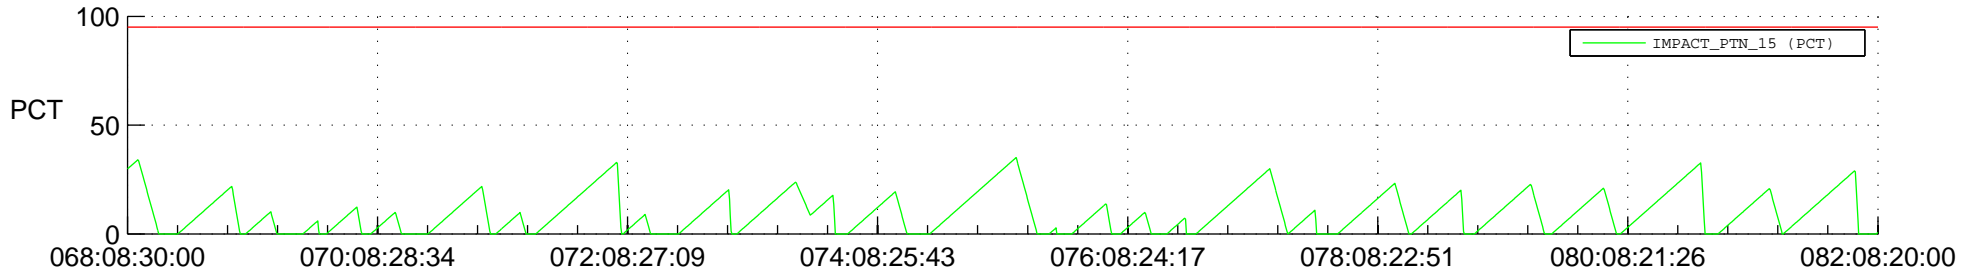

STEREO AHEAD SSR PCT Full Prediction

SWAVES_Percent_Full_Prediction

IMPACT_Percent_Full_Prediction

PLASTIC_Percent_Full_Prediction

Spacecraft_DownLink_Rate

Ground Time (2018:068:08:30:00.000 -2018:082:08:20:00.000)