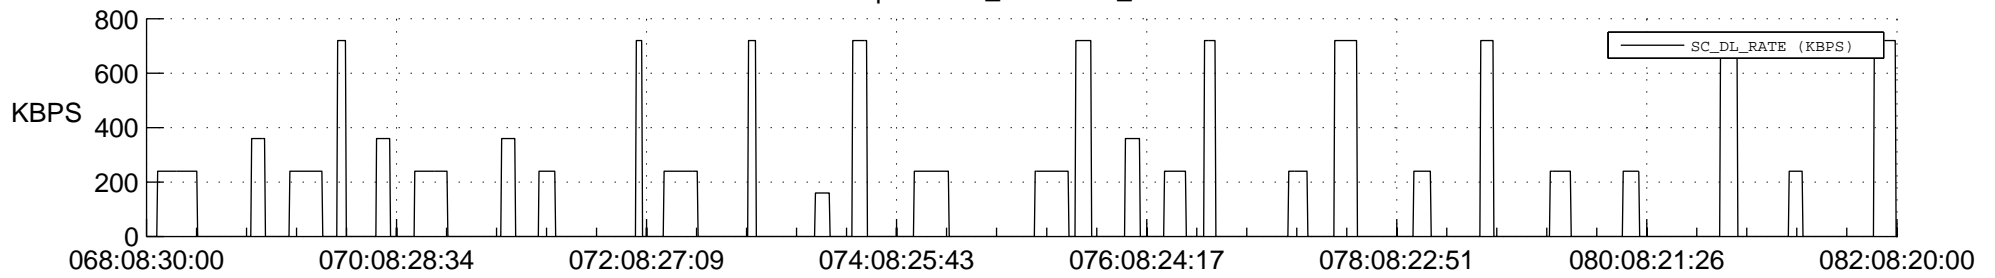

STEREO AHEAD SSR PCT Full Prediction

SWAVES_Percent_Full_Prediction

IMPACT_Percent_Full_Prediction

PLASTIC_Percent_Full_Prediction

Spacecraft_DownLink_Rate

Ground Time (2018:068:08:30:00.000 -2018:082:08:20:00.000)