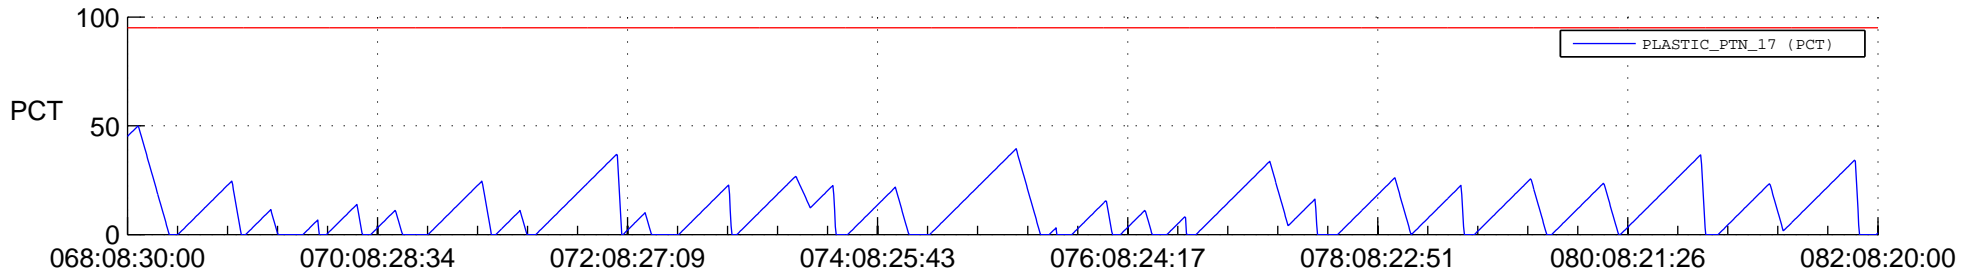

STEREO AHEAD SSR PCT Full Prediction

SWAVES_Percent_Full_Prediction

IMPACT_Percent_Full_Prediction

PLASTIC_Percent_Full_Prediction

Spacecraft_DownLink_Rate

Ground Time (2018:068:08:30:00.000 -2018:082:08:20:00.000)