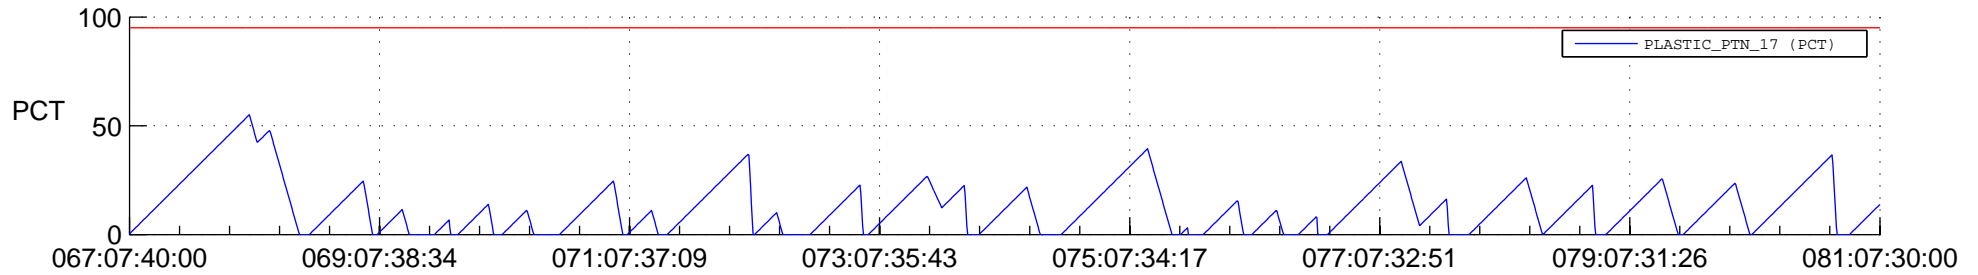

## SWAVES\_Percent\_Full\_Prediction

## Spacecraft\_DownLink\_Rate

Ground Time (2018:067:07:40:00.000 -2018:081:07:30:00.000)