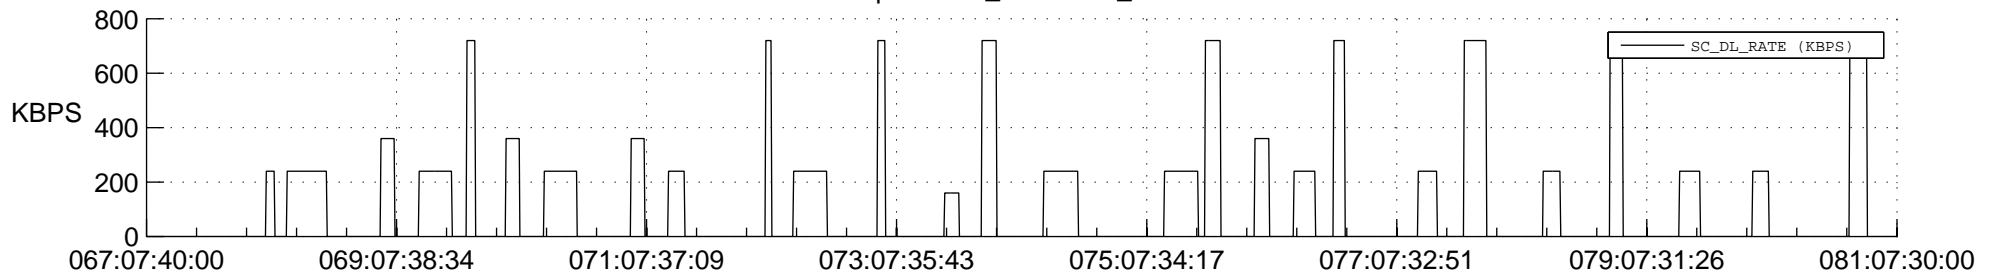

## Spacecraft\_DownLink\_Rate

Ground Time (2018:067:07:40:00.000 -2018:081:07:30:00.000)