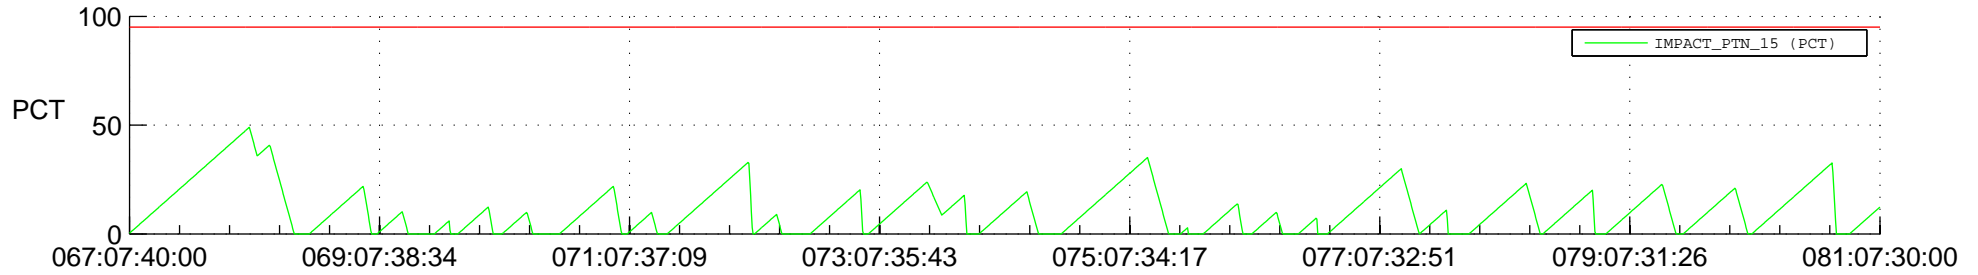

IMPACT_Percent_Full_Prediction