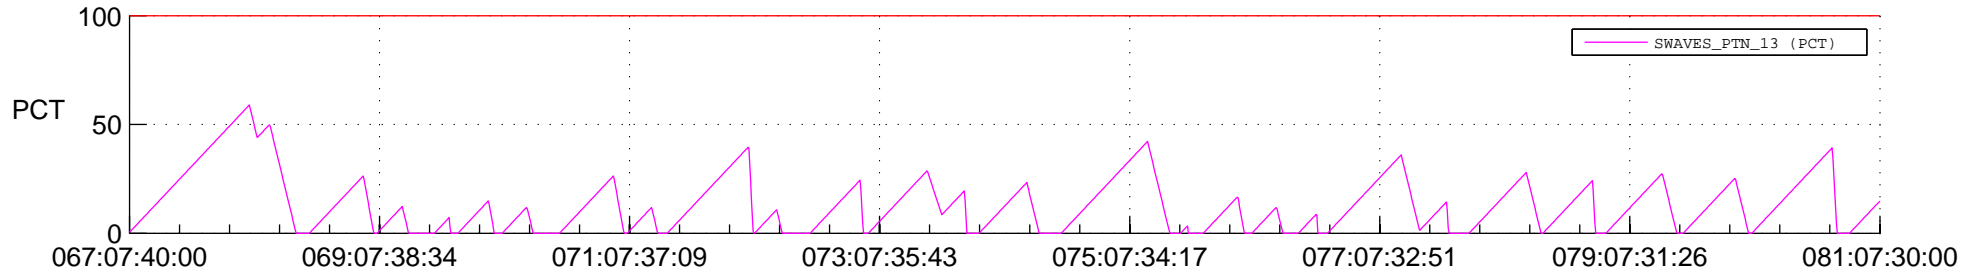

## SWAVES\_Percent\_Full\_Prediction

## Spacecraft\_DownLink\_Rate

Ground Time (2018:067:07:40:00.000 -2018:081:07:30:00.000)