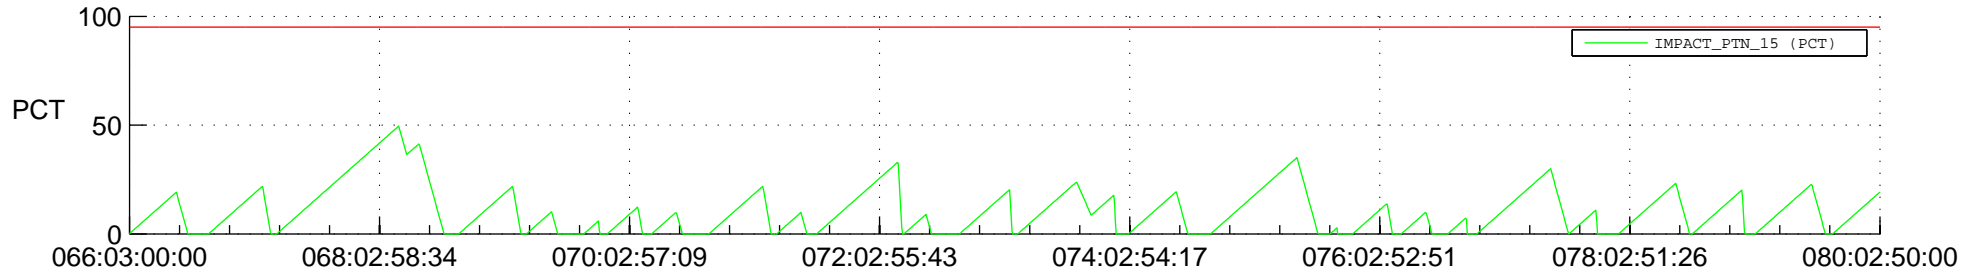

STEREO AHEAD SSR PCT Full Prediction

SWAVES_Percent_Full_Prediction

IMPACT_Percent_Full_Prediction

PLASTIC_Percent_Full_Prediction

Spacecraft_DownLink_Rate

Ground Time (2018:066:03:00:00.000 -2018:080:02:50:00.000)