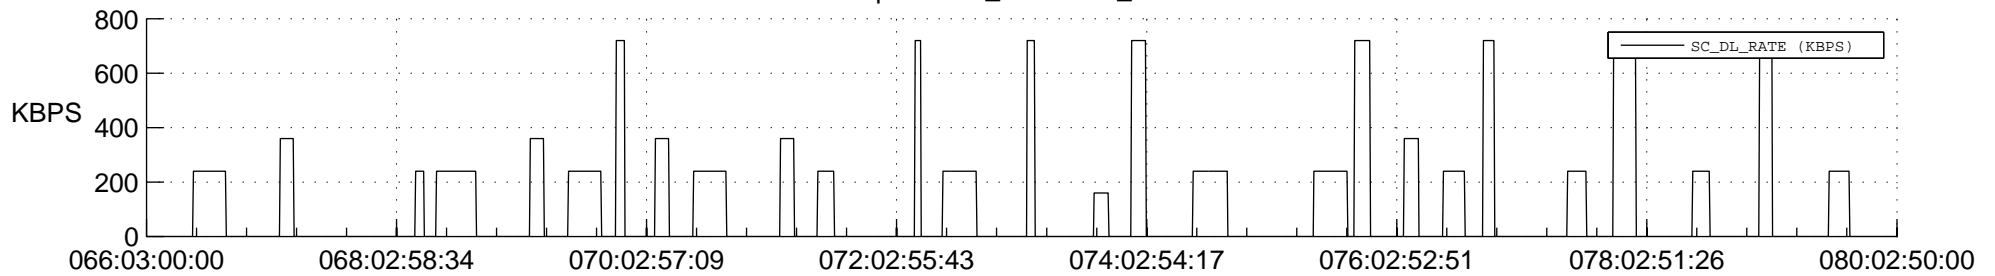

STEREO AHEAD SSR PCT Full Prediction

SWAVES_Percent_Full_Prediction

IMPACT_Percent_Full_Prediction

PLASTIC_Percent_Full_Prediction

Spacecraft_DownLink_Rate

Ground Time (2018:066:03:00:00.000 -2018:080:02:50:00.000)