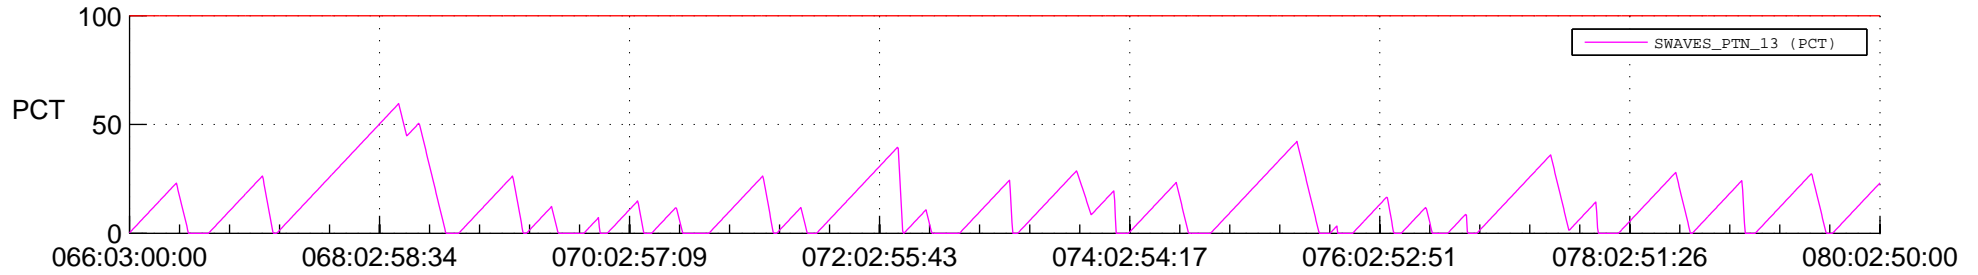

STEREO AHEAD SSR PCT Full Prediction

SWAVES_Percent_Full_Prediction

IMPACT_Percent_Full_Prediction

PLASTIC_Percent_Full_Prediction

Spacecraft_DownLink_Rate

Ground Time (2018:066:03:00:00.000 -2018:080:02:50:00.000)