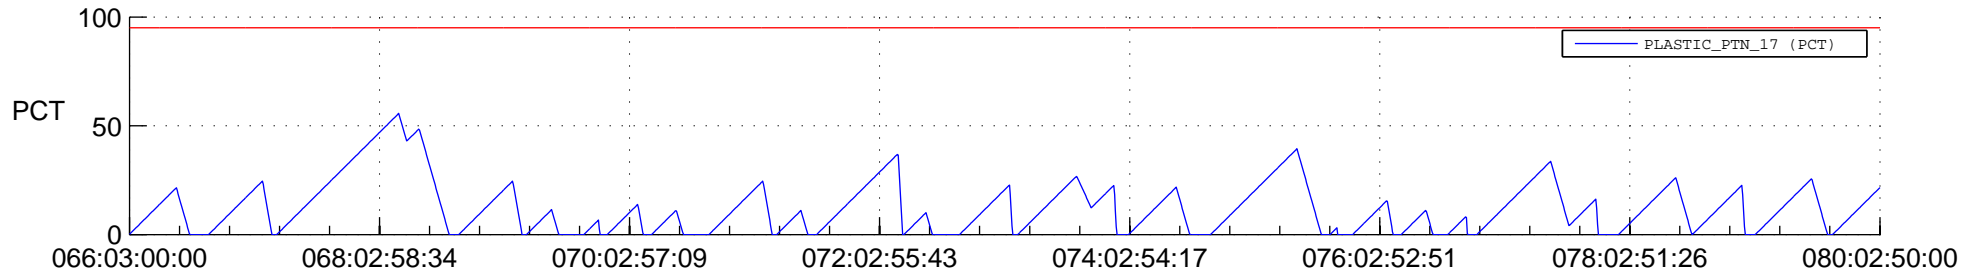

STEREO AHEAD SSR PCT Full Prediction

SWAVES_Percent_Full_Prediction

IMPACT_Percent_Full_Prediction

PLASTIC_Percent_Full_Prediction

Spacecraft_DownLink_Rate

Ground Time (2018:066:03:00:00.000 -2018:080:02:50:00.000)