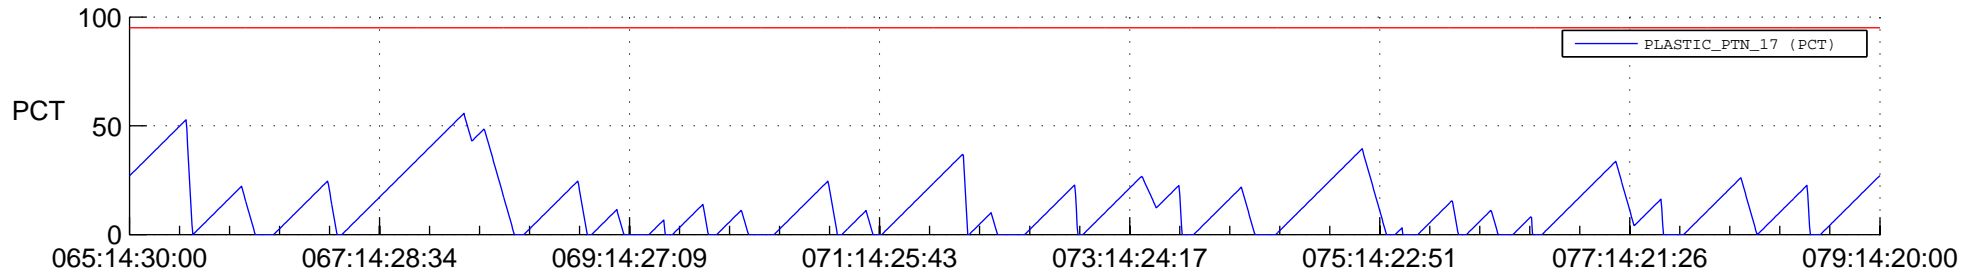

STEREO AHEAD SSR PCT Full Prediction

SWAVES_Percent_Full_Prediction

IMPACT_Percent_Full_Prediction

PLASTIC_Percent_Full_Prediction

Spacecraft_DownLink_Rate