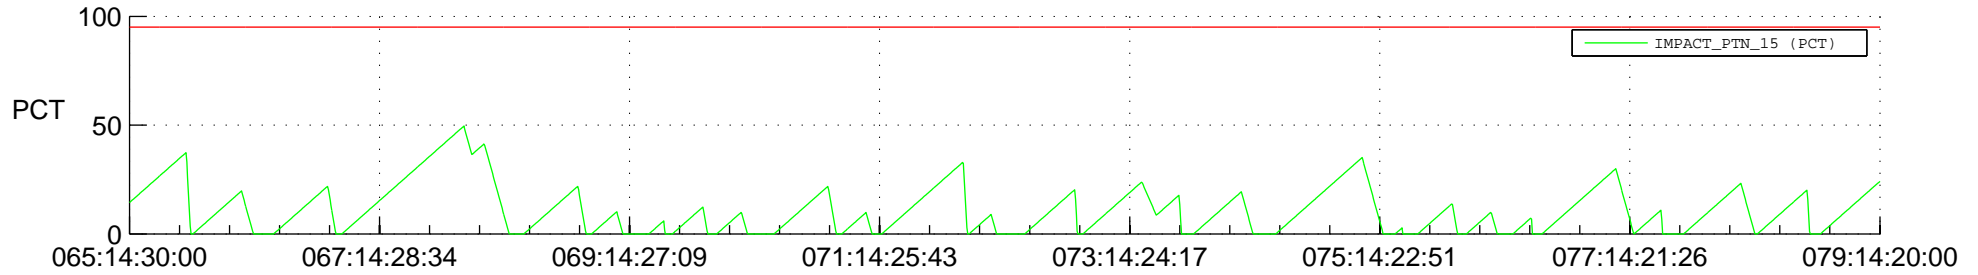

STEREO AHEAD SSR PCT Full Prediction

SWAVES_Percent_Full_Prediction

IMPACT_Percent_Full_Prediction

PLASTIC_Percent_Full_Prediction

Spacecraft_DownLink_Rate