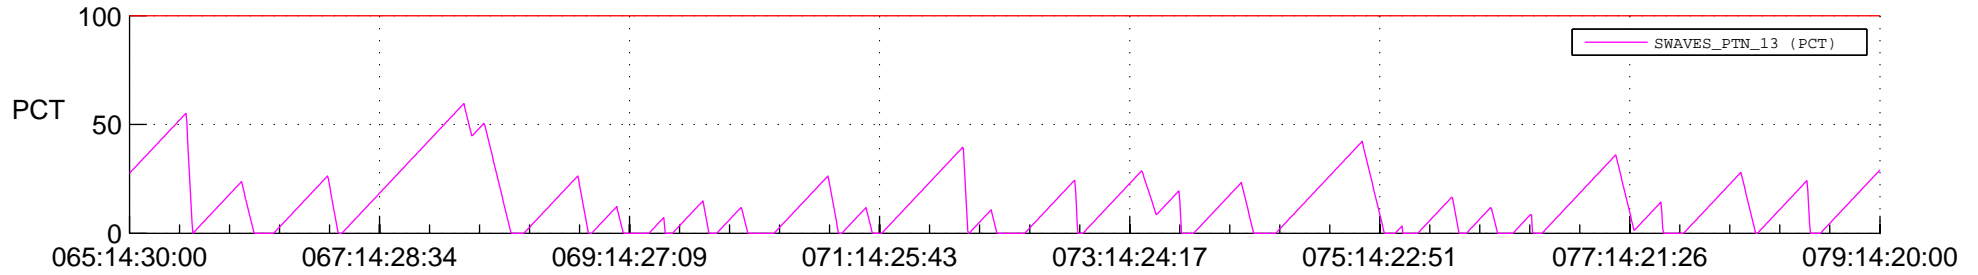

STEREO AHEAD SSR PCT Full Prediction

SWAVES_Percent_Full_Prediction

IMPACT_Percent_Full_Prediction

PLASTIC_Percent_Full_Prediction

Spacecraft_DownLink_Rate