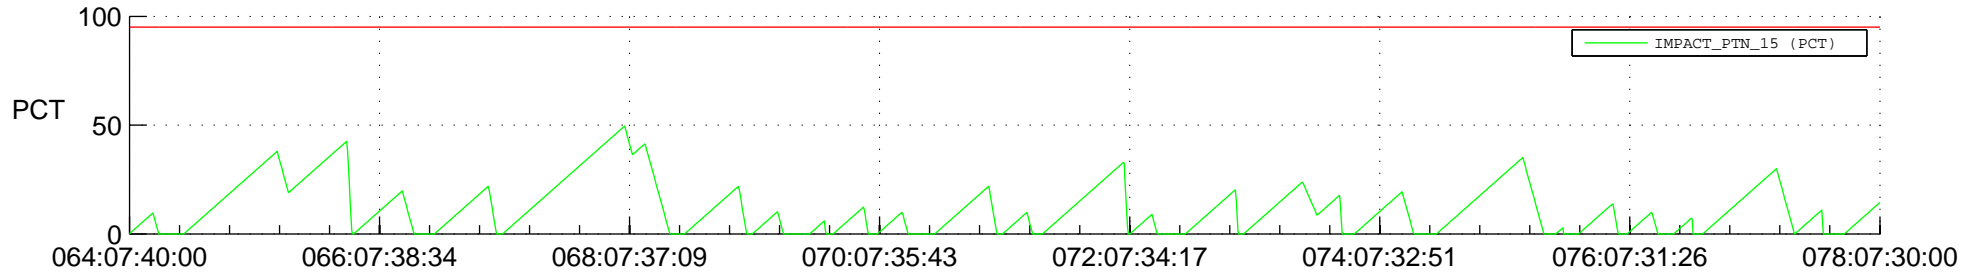

STEREO AHEAD SSR PCT Full Prediction

SWAVES_Percent_Full_Prediction

IMPACT_Percent_Full_Prediction

PLASTIC_Percent_Full_Prediction

Spacecraft_DownLink_Rate

Ground Time (2018:064:07:40:00.000 -2018:078:07:30:00.000)