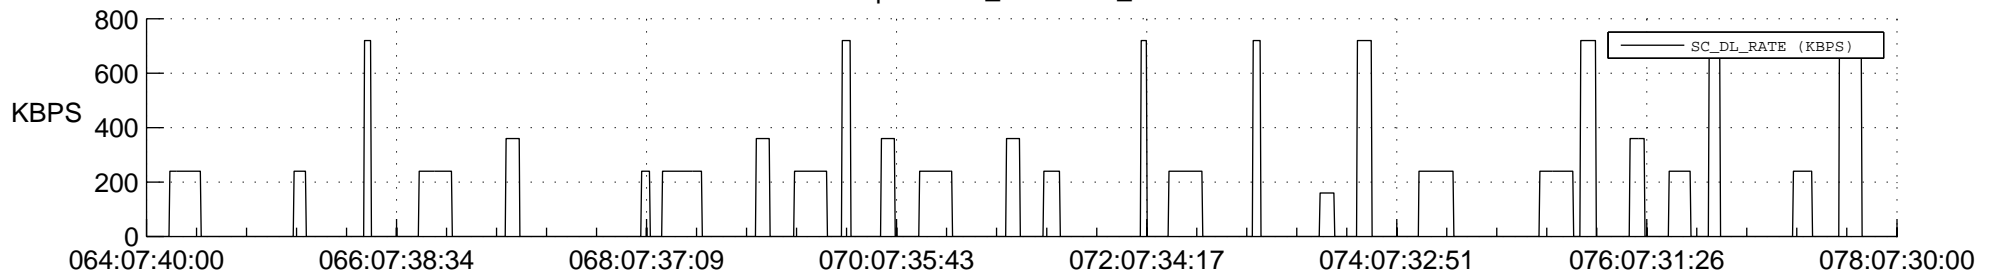

STEREO AHEAD SSR PCT Full Prediction

SWAVES_Percent_Full_Prediction

IMPACT_Percent_Full_Prediction

PLASTIC_Percent_Full_Prediction

Spacecraft_DownLink_Rate

Ground Time (2018:064:07:40:00.000 -2018:078:07:30:00.000)