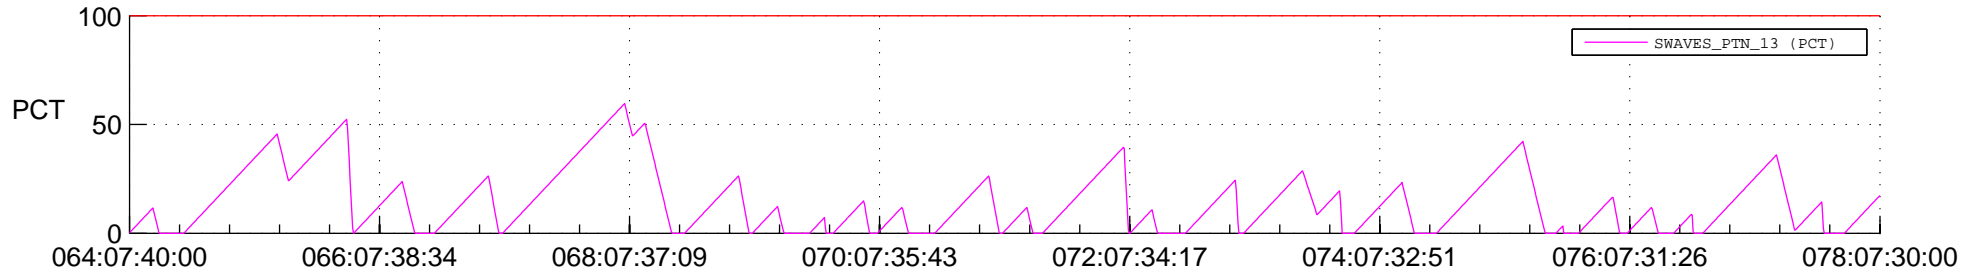

STEREO AHEAD SSR PCT Full Prediction

SWAVES_Percent_Full_Prediction

IMPACT_Percent_Full_Prediction

PLASTIC_Percent_Full_Prediction

Spacecraft_DownLink_Rate

Ground Time (2018:064:07:40:00.000 -2018:078:07:30:00.000)