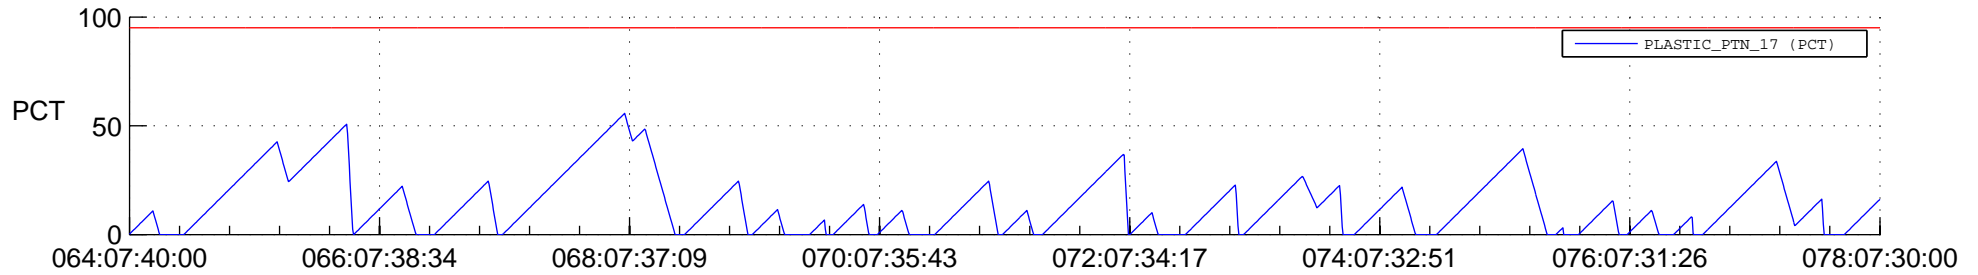

STEREO AHEAD SSR PCT Full Prediction

SWAVES_Percent_Full_Prediction

IMPACT_Percent_Full_Prediction

PLASTIC_Percent_Full_Prediction

Spacecraft_DownLink_Rate

Ground Time (2018:064:07:40:00.000 -2018:078:07:30:00.000)