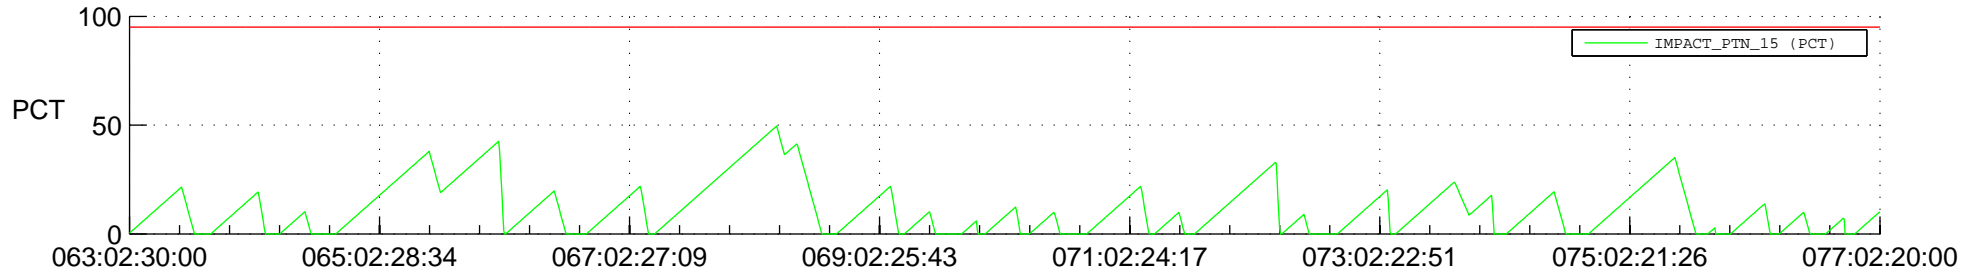

STEREO AHEAD SSR PCT Full Prediction

SWAVES_Percent_Full_Prediction

IMPACT_Percent_Full_Prediction

PLASTIC_Percent_Full_Prediction

Spacecraft_DownLink_Rate

Ground Time (2018:063:02:30:00.000 -2018:077:02:20:00.000)