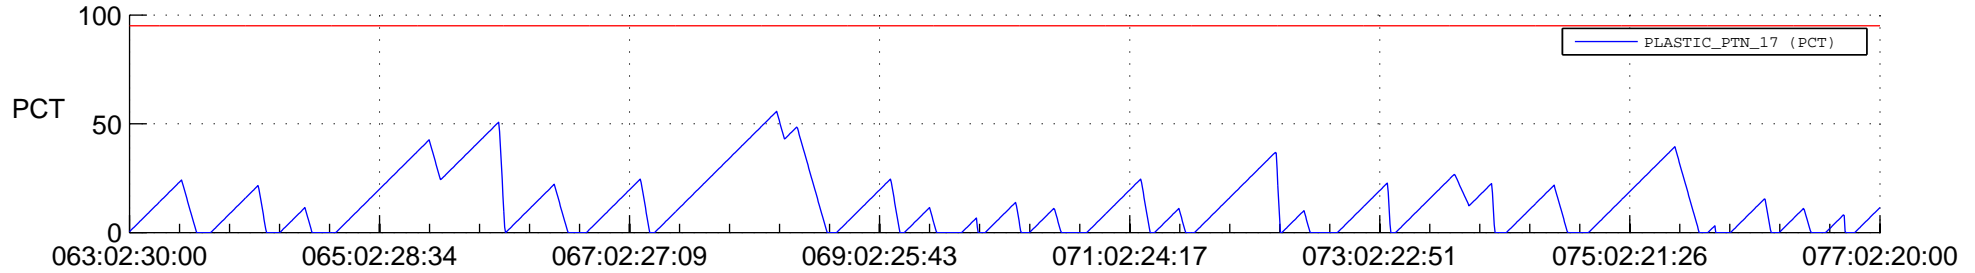

STEREO AHEAD SSR PCT Full Prediction

SWAVES_Percent_Full_Prediction

IMPACT_Percent_Full_Prediction

PLASTIC_Percent_Full_Prediction

Spacecraft_DownLink_Rate

Ground Time (2018:063:02:30:00.000 -2018:077:02:20:00.000)