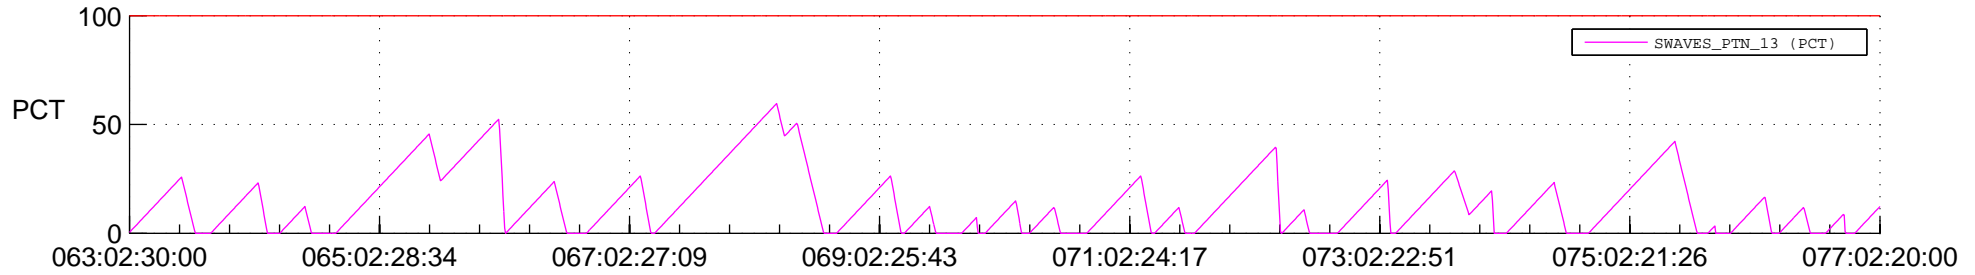

STEREO AHEAD SSR PCT Full Prediction

SWAVES_Percent_Full_Prediction

IMPACT_Percent_Full_Prediction

PLASTIC_Percent_Full_Prediction

Spacecraft_DownLink_Rate

Ground Time (2018:063:02:30:00.000 -2018:077:02:20:00.000)