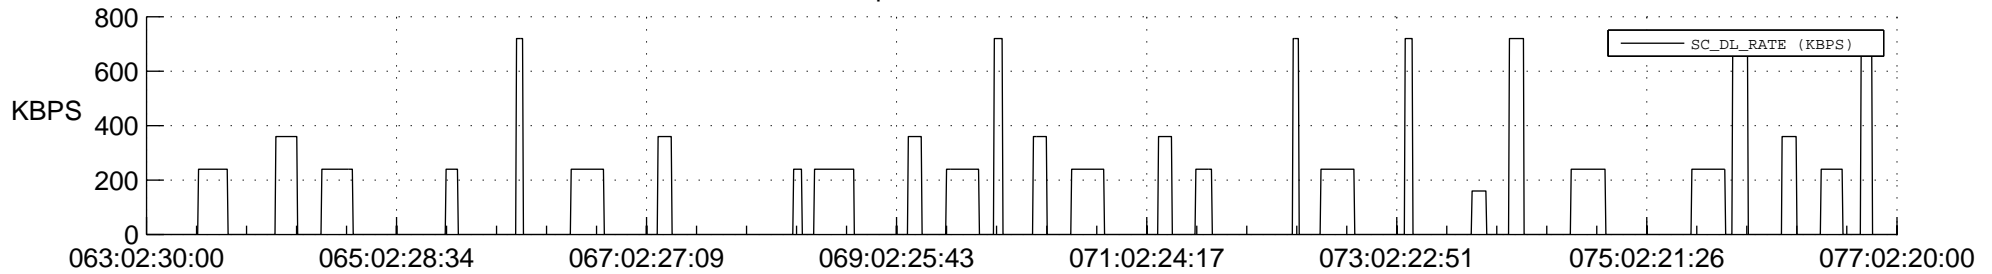

STEREO AHEAD SSR PCT Full Prediction

SWAVES_Percent_Full_Prediction

IMPACT_Percent_Full_Prediction

PLASTIC_Percent_Full_Prediction

Spacecraft_DownLink_Rate

Ground Time (2018:063:02:30:00.000 -2018:077:02:20:00.000)