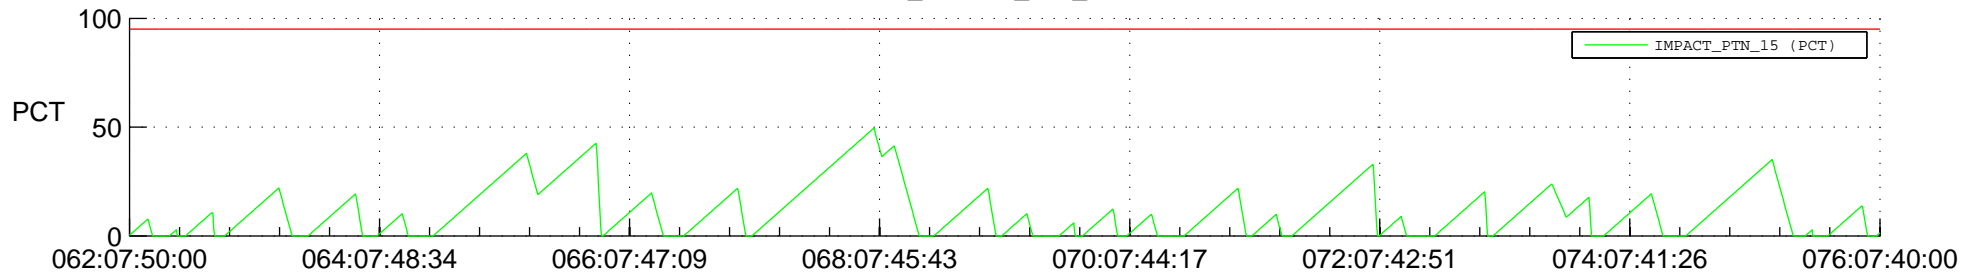

STEREO AHEAD SSR PCT Full Prediction

SWAVES_Percent_Full_Prediction

IMPACT_Percent_Full_Prediction

PLASTIC_Percent_Full_Prediction

Spacecraft_DownLink_Rate

Ground Time (2018:062:07:50:00.000 -2018:076:07:40:00.000)