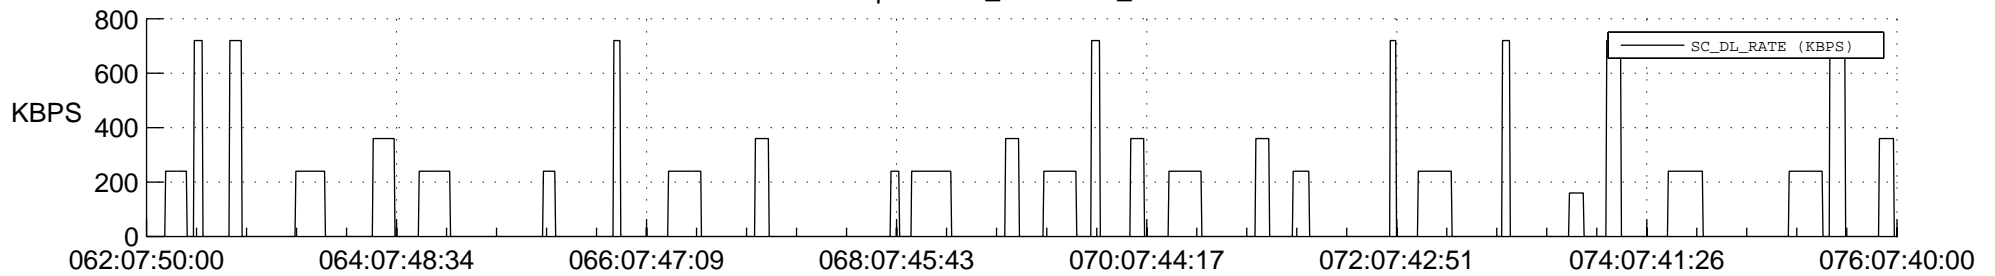

STEREO AHEAD SSR PCT Full Prediction

SWAVES_Percent_Full_Prediction

IMPACT_Percent_Full_Prediction

PLASTIC_Percent_Full_Prediction

Spacecraft_DownLink_Rate

Ground Time (2018:062:07:50:00.000 -2018:076:07:40:00.000)