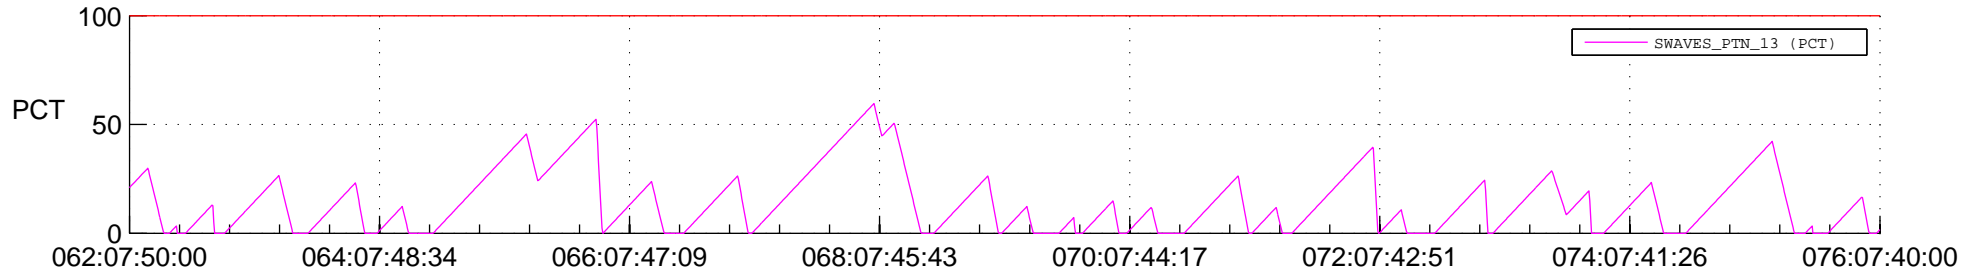

STEREO AHEAD SSR PCT Full Prediction

SWAVES_Percent_Full_Prediction

IMPACT_Percent_Full_Prediction

PLASTIC_Percent_Full_Prediction

Spacecraft_DownLink_Rate

Ground Time (2018:062:07:50:00.000 -2018:076:07:40:00.000)