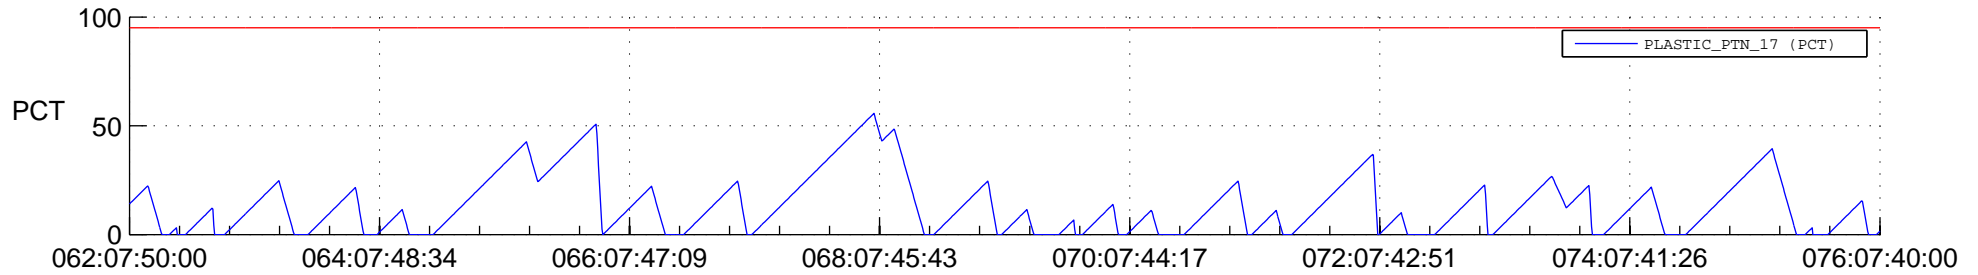

STEREO AHEAD SSR PCT Full Prediction

SWAVES_Percent_Full_Prediction

IMPACT_Percent_Full_Prediction

PLASTIC_Percent_Full_Prediction

Spacecraft_DownLink_Rate

Ground Time (2018:062:07:50:00.000 -2018:076:07:40:00.000)