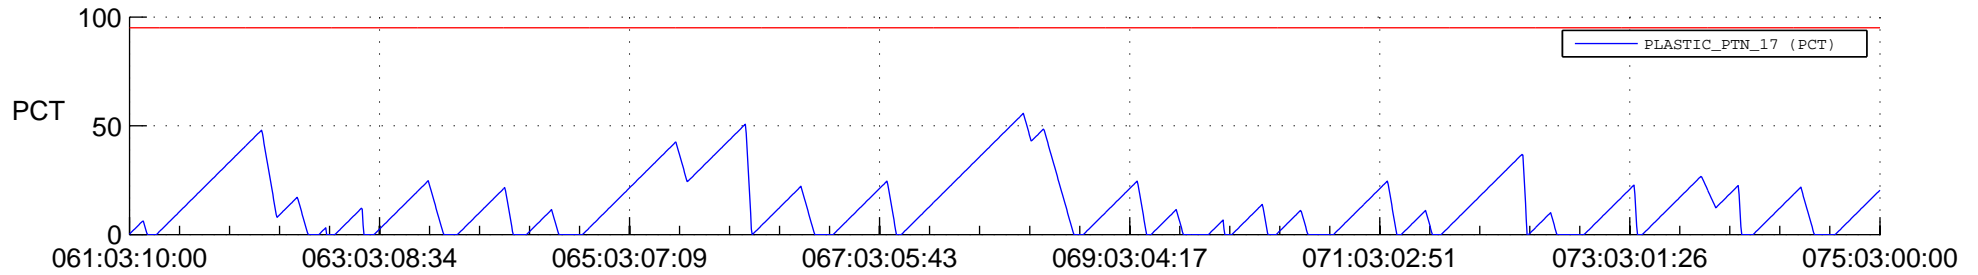

## SWAVES\_Percent\_Full\_Prediction

## Spacecraft\_DownLink\_Rate

Ground Time (2018:061:03:10:00.000 -2018:075:03:00:00.000)