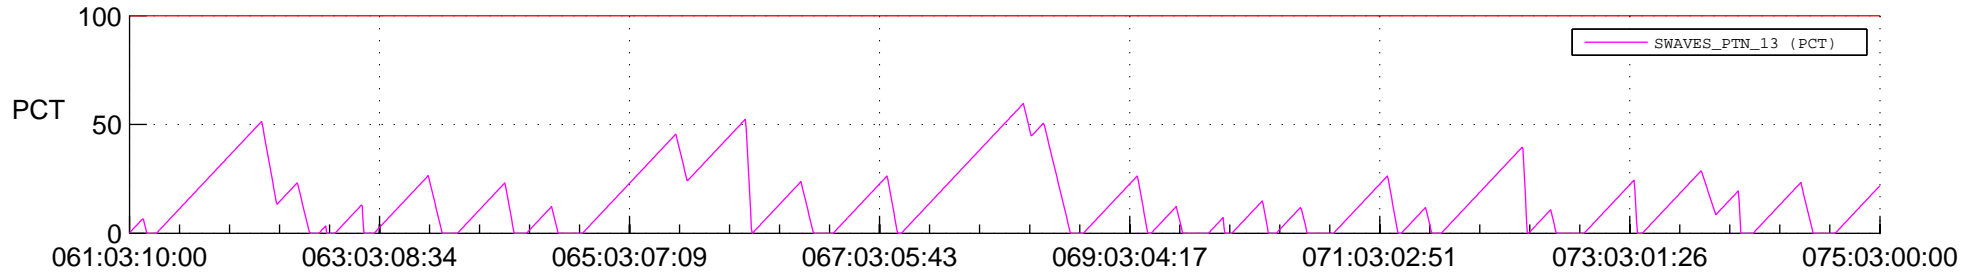

## SWAVES\_Percent\_Full\_Prediction

## Spacecraft\_DownLink\_Rate

Ground Time (2018:061:03:10:00.000 -2018:075:03:00:00.000)