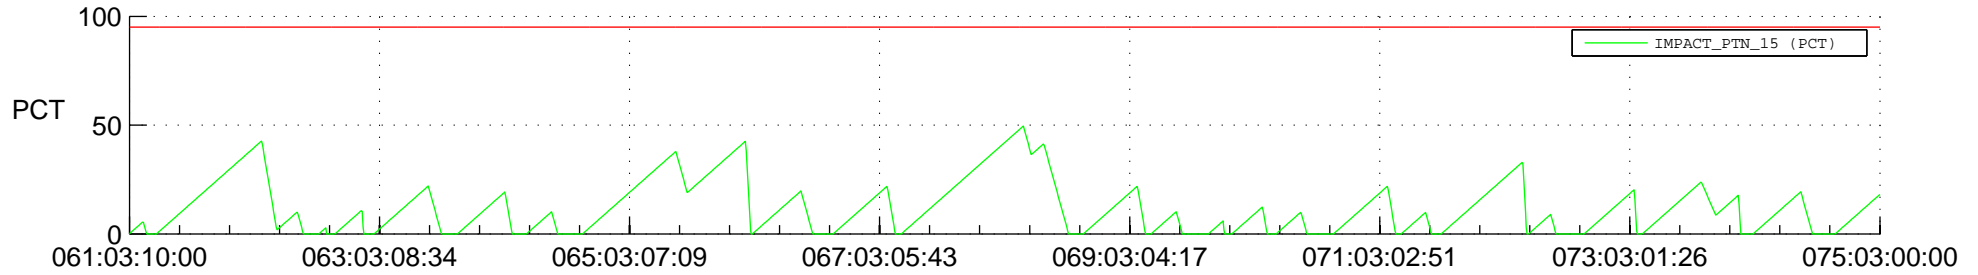

IMPACT_Percent_Full_Prediction