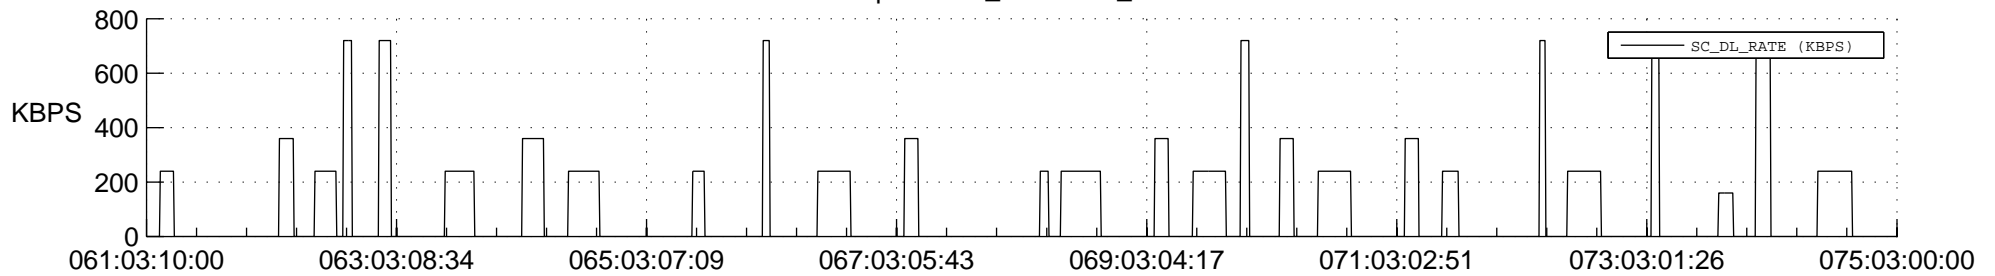

## Spacecraft\_DownLink\_Rate

Ground Time (2018:061:03:10:00.000 -2018:075:03:00:00.000)