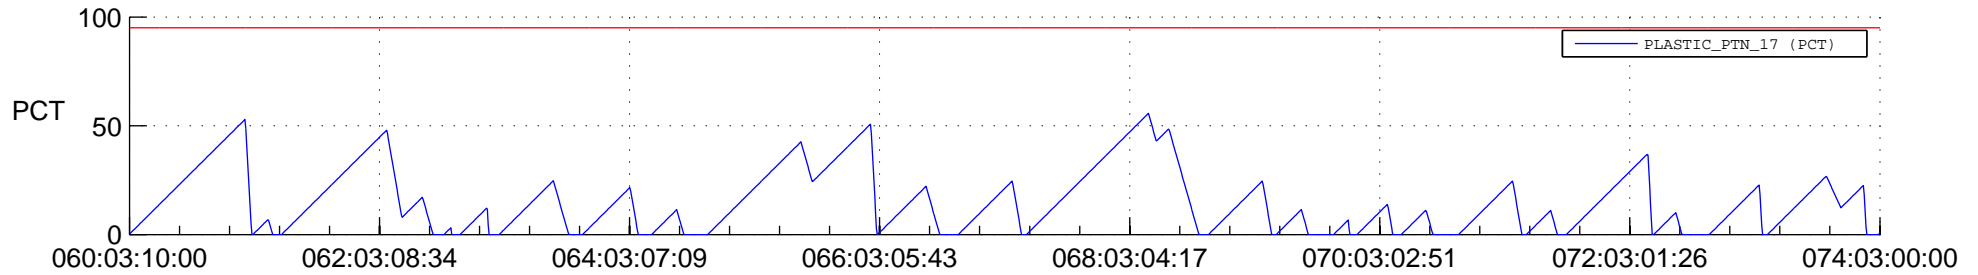

STEREO AHEAD SSR PCT Full Prediction

SWAVES_Percent_Full_Prediction

IMPACT_Percent_Full_Prediction

PLASTIC_Percent_Full_Prediction

Spacecraft_DownLink_Rate

Ground Time (2018:060:03:10:00.000 -2018:074:03:00:00.000)