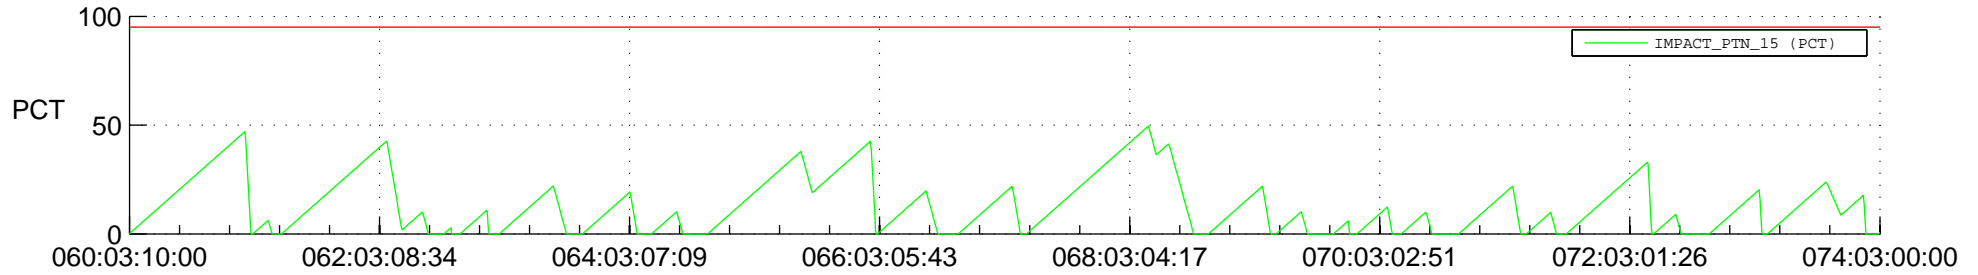

STEREO AHEAD SSR PCT Full Prediction

SWAVES_Percent_Full_Prediction

IMPACT_Percent_Full_Prediction

PLASTIC_Percent_Full_Prediction

Spacecraft_DownLink_Rate

Ground Time (2018:060:03:10:00.000 -2018:074:03:00:00.000)