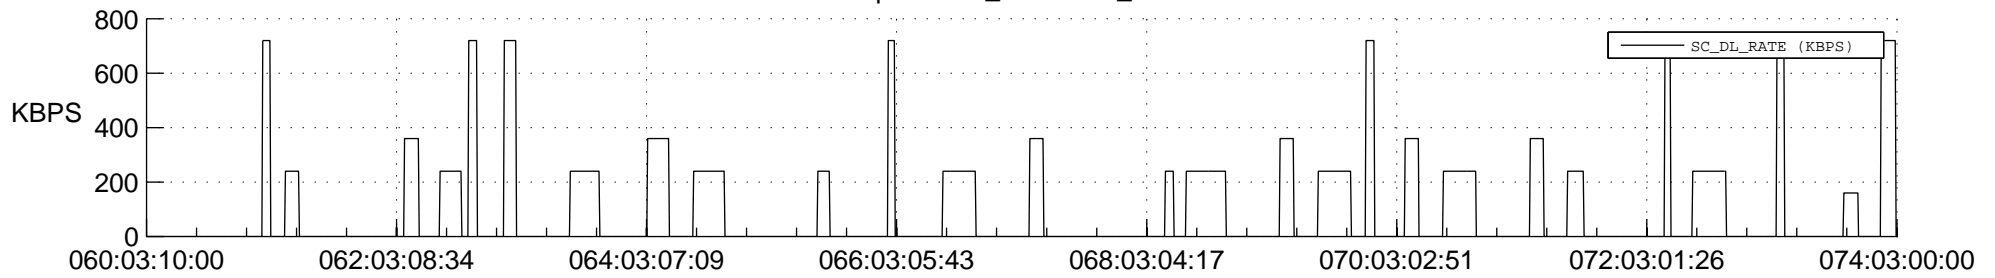

STEREO AHEAD SSR PCT Full Prediction

SWAVES_Percent_Full_Prediction

IMPACT_Percent_Full_Prediction

PLASTIC_Percent_Full_Prediction

Spacecraft_DownLink_Rate

Ground Time (2018:060:03:10:00.000 -2018:074:03:00:00.000)