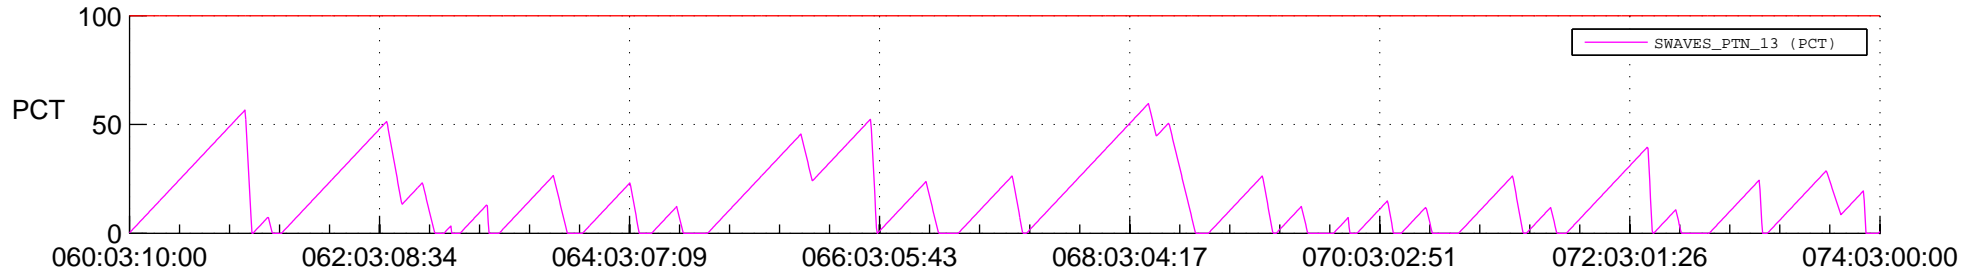

STEREO AHEAD SSR PCT Full Prediction

SWAVES_Percent_Full_Prediction

IMPACT_Percent_Full_Prediction

PLASTIC_Percent_Full_Prediction

Spacecraft_DownLink_Rate

Ground Time (2018:060:03:10:00.000 -2018:074:03:00:00.000)