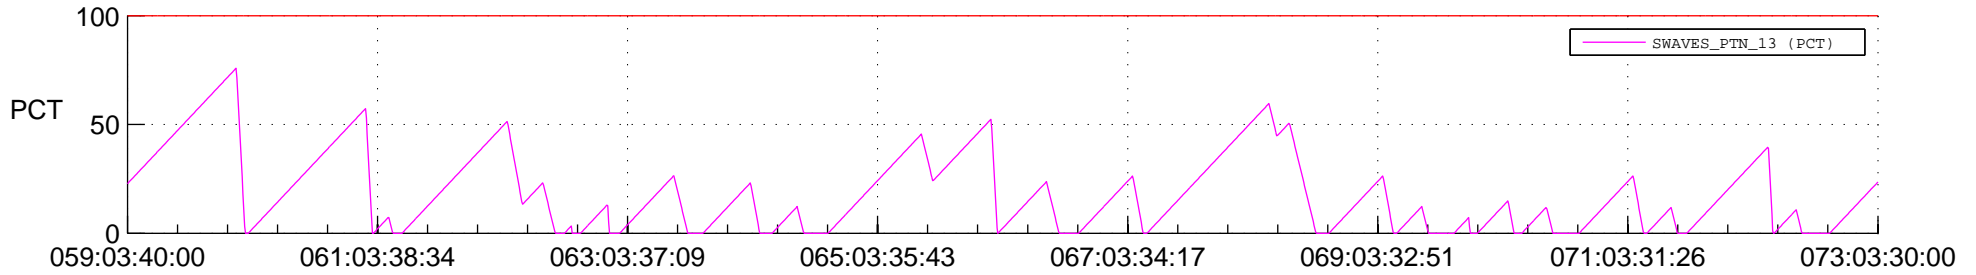

## SWAVES\_Percent\_Full\_Prediction

## Spacecraft\_DownLink\_Rate

Ground Time (2018:059:03:40:00.000 -2018:073:03:30:00.000)