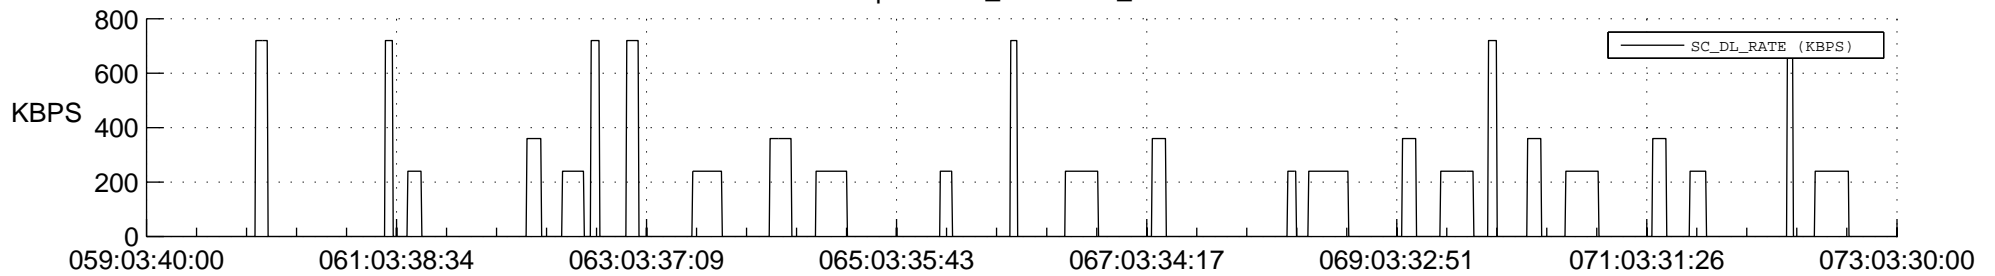

## Spacecraft\_DownLink\_Rate

Ground Time (2018:059:03:40:00.000 -2018:073:03:30:00.000)