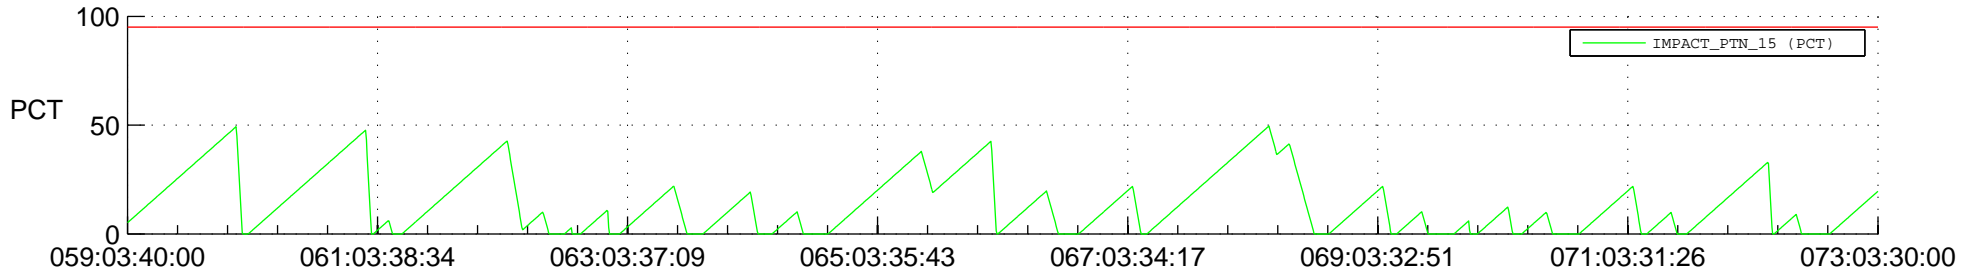

IMPACT_Percent_Full_Prediction