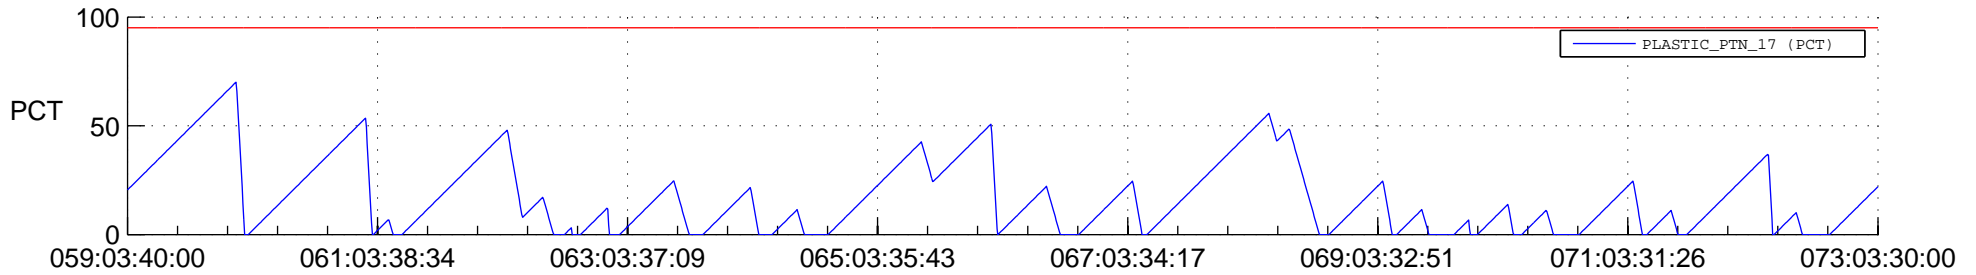

## SWAVES\_Percent\_Full\_Prediction

## Spacecraft\_DownLink\_Rate

Ground Time (2018:059:03:40:00.000 -2018:073:03:30:00.000)