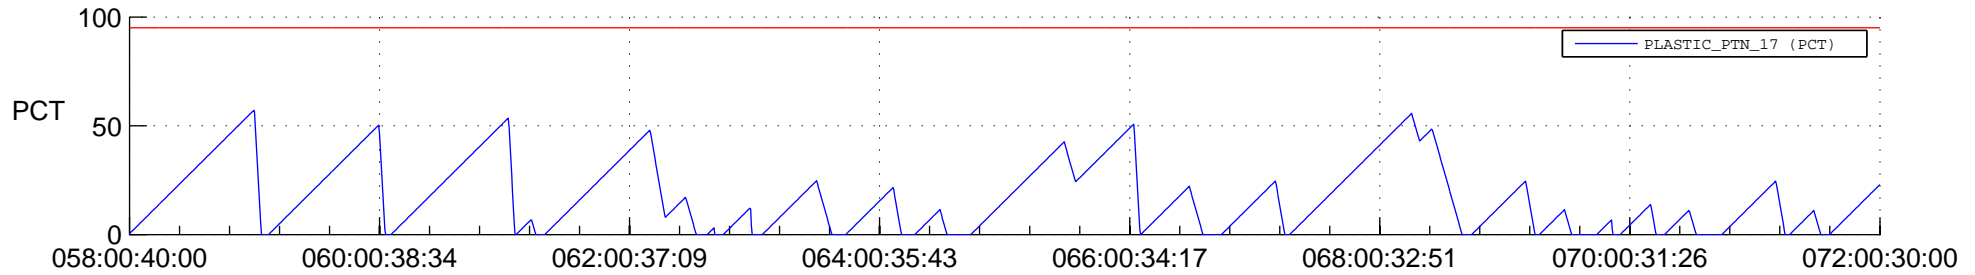

STEREO AHEAD SSR PCT Full Prediction

SWAVES_Percent_Full_Prediction

IMPACT_Percent_Full_Prediction

PLASTIC_Percent_Full_Prediction

Spacecraft_DownLink_Rate