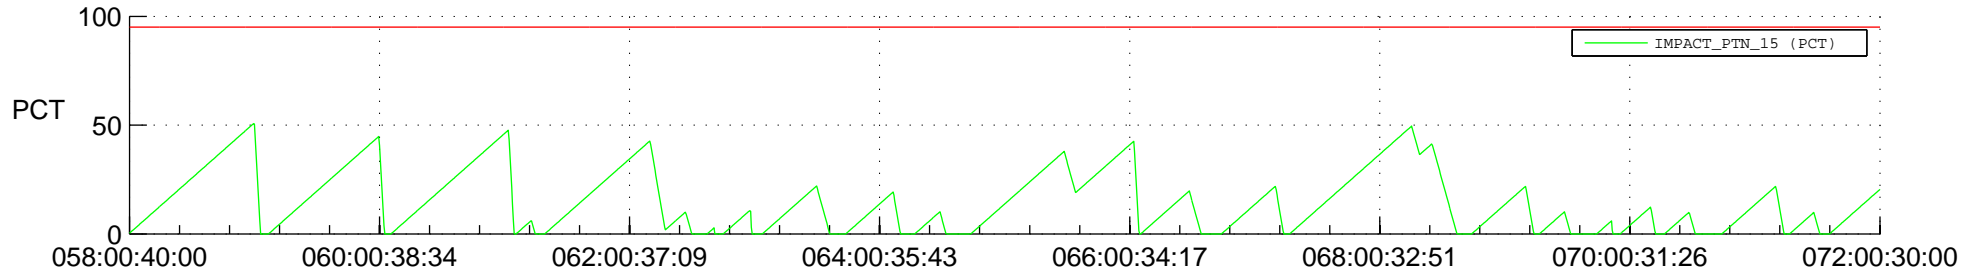

STEREO AHEAD SSR PCT Full Prediction

SWAVES_Percent_Full_Prediction

IMPACT_Percent_Full_Prediction

PLASTIC_Percent_Full_Prediction

Spacecraft_DownLink_Rate