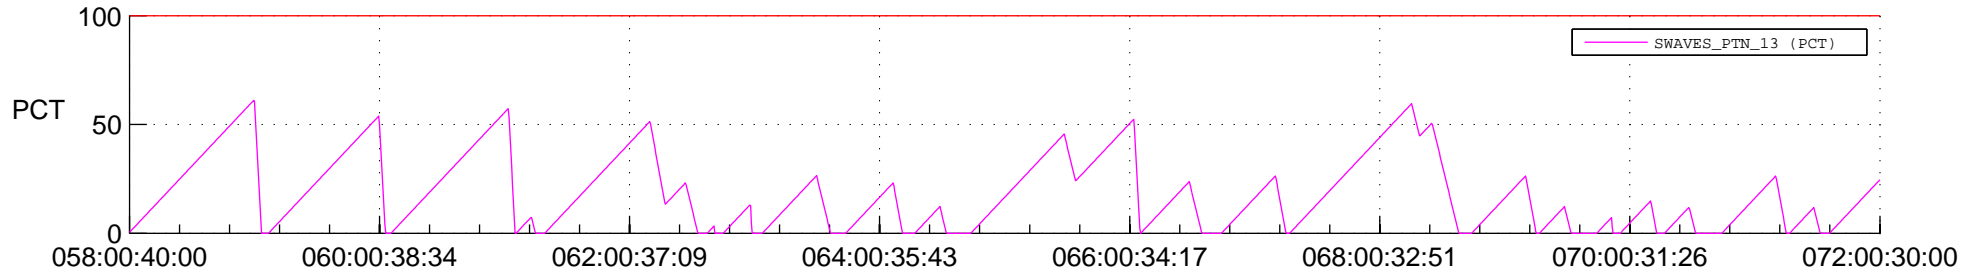

STEREO AHEAD SSR PCT Full Prediction

SWAVES_Percent_Full_Prediction

IMPACT_Percent_Full_Prediction

PLASTIC_Percent_Full_Prediction

Spacecraft_DownLink_Rate