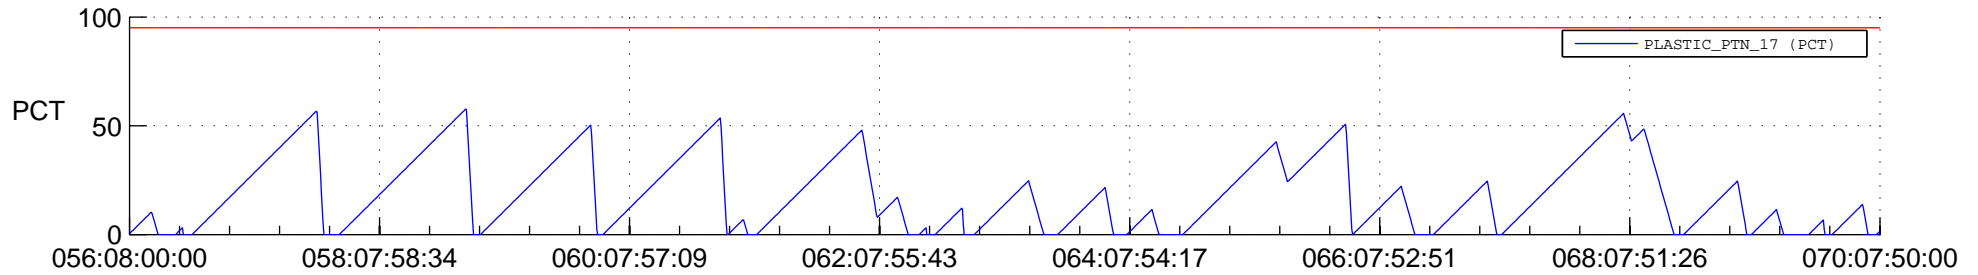

## SWAVES\_Percent\_Full\_Prediction

## Spacecraft\_DownLink\_Rate

Ground Time (2018:056:08:00:00.000 -2018:070:07:50:00.000)