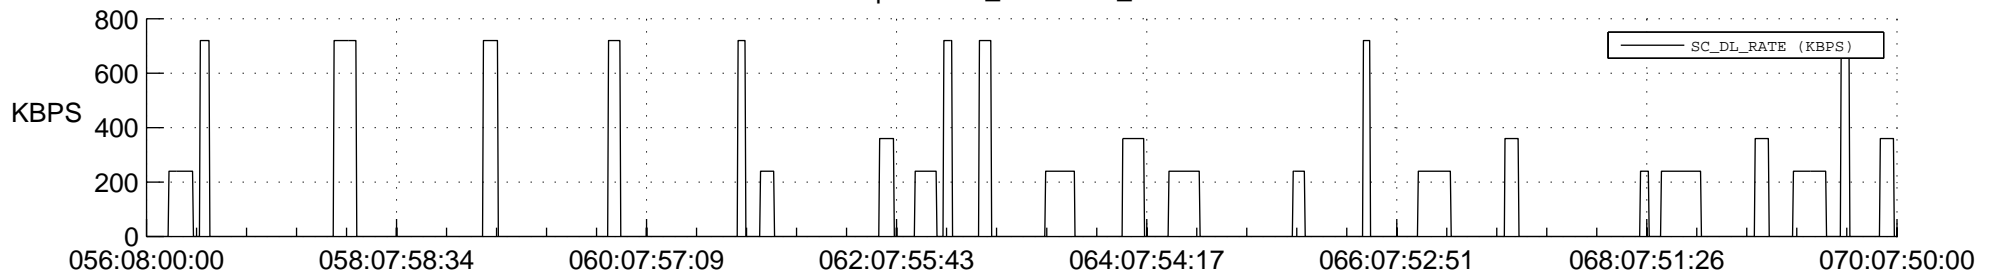

## Spacecraft\_DownLink\_Rate

Ground Time (2018:056:08:00:00.000 -2018:070:07:50:00.000)