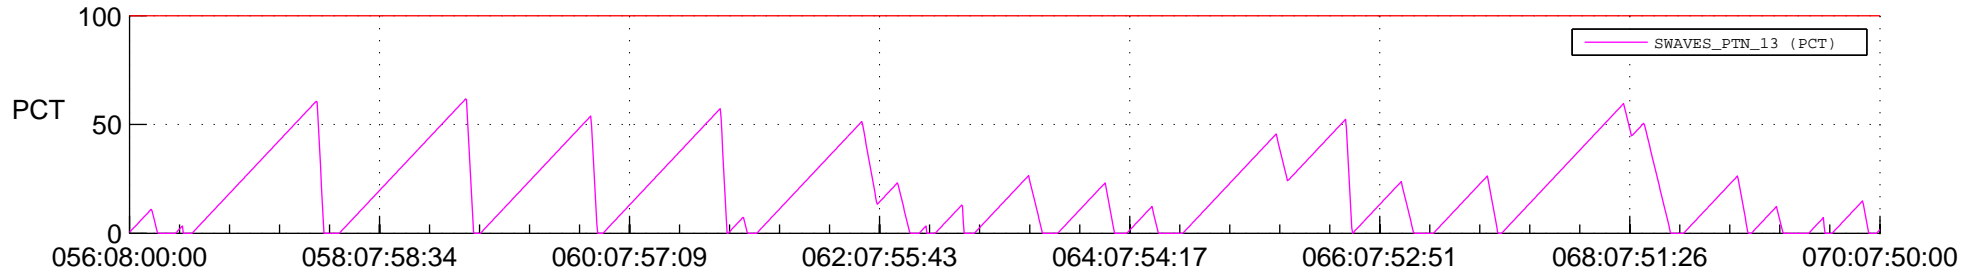

## SWAVES\_Percent\_Full\_Prediction

## Spacecraft\_DownLink\_Rate

Ground Time (2018:056:08:00:00.000 -2018:070:07:50:00.000)