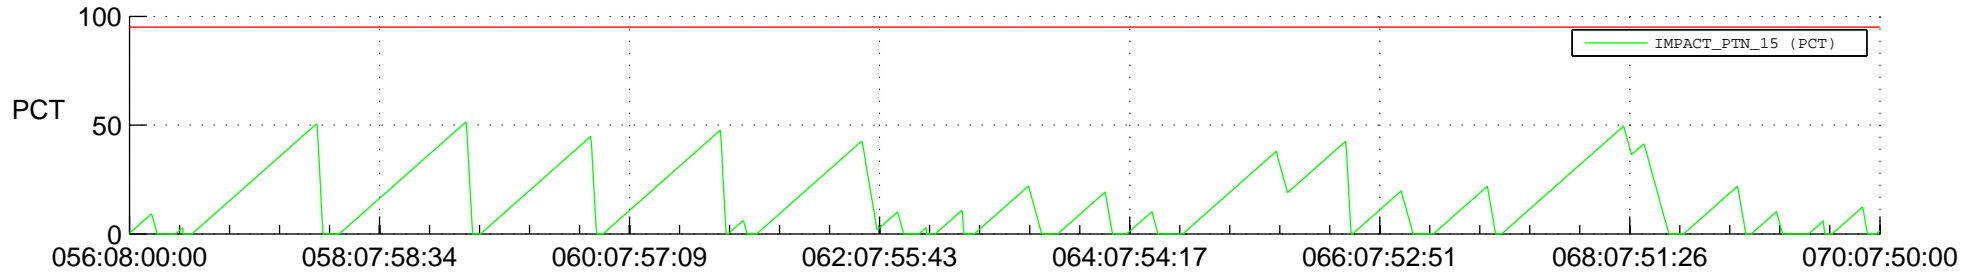

IMPACT_Percent_Full_Prediction