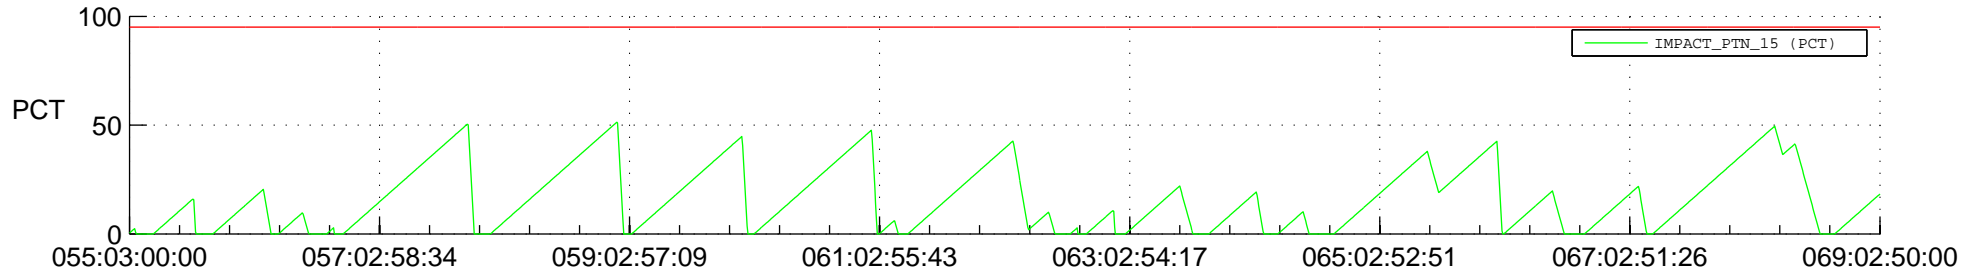

STEREO AHEAD SSR PCT Full Prediction

SWAVES_Percent_Full_Prediction

IMPACT_Percent_Full_Prediction

PLASTIC_Percent_Full_Prediction

Spacecraft_DownLink_Rate

Ground Time (2018:055:03:00:00.000 -2018:069:02:50:00.000)