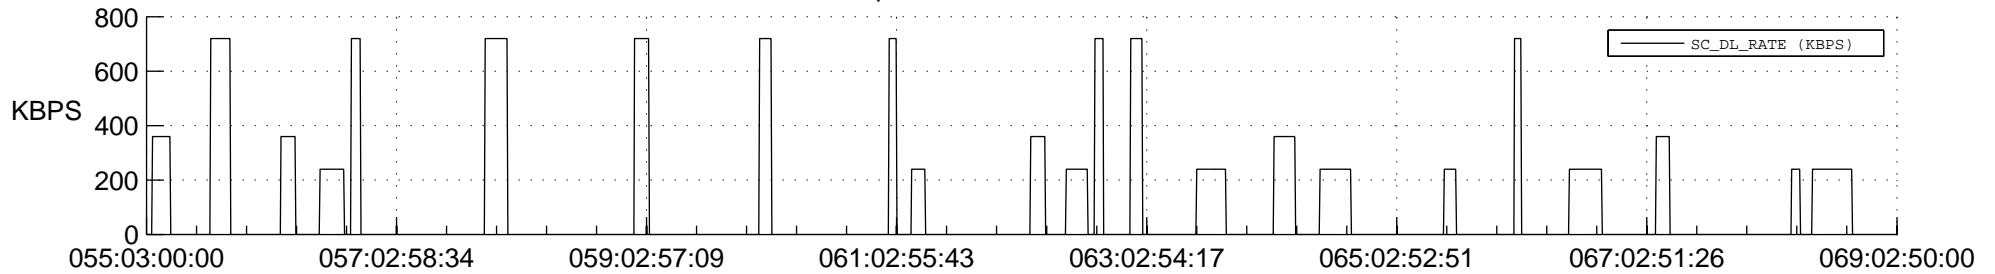

STEREO AHEAD SSR PCT Full Prediction

SWAVES_Percent_Full_Prediction

IMPACT_Percent_Full_Prediction

PLASTIC_Percent_Full_Prediction

Spacecraft_DownLink_Rate

Ground Time (2018:055:03:00:00.000 -2018:069:02:50:00.000)