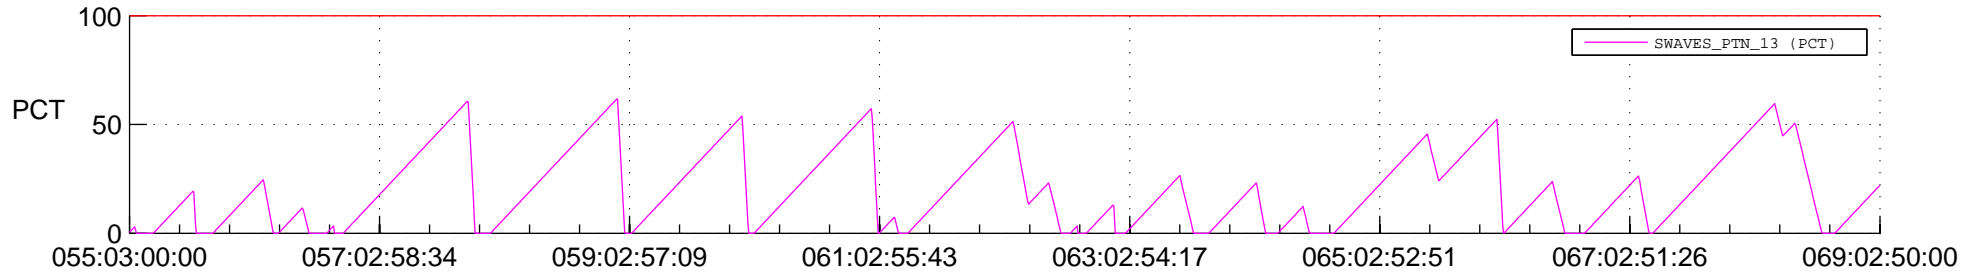

STEREO AHEAD SSR PCT Full Prediction

SWAVES_Percent_Full_Prediction

IMPACT_Percent_Full_Prediction

PLASTIC_Percent_Full_Prediction

Spacecraft_DownLink_Rate

Ground Time (2018:055:03:00:00.000 -2018:069:02:50:00.000)