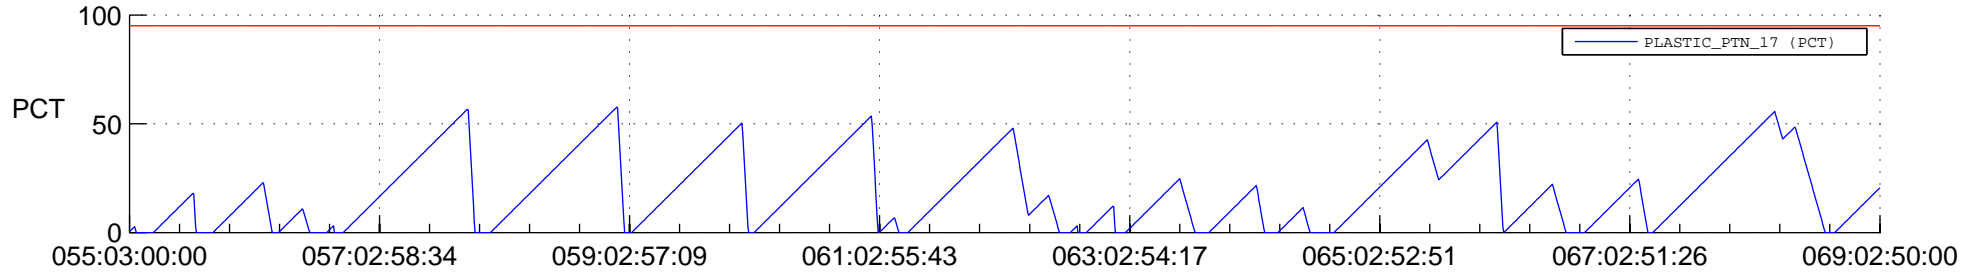

STEREO AHEAD SSR PCT Full Prediction

SWAVES_Percent_Full_Prediction

IMPACT_Percent_Full_Prediction

PLASTIC_Percent_Full_Prediction

Spacecraft_DownLink_Rate

Ground Time (2018:055:03:00:00.000 -2018:069:02:50:00.000)