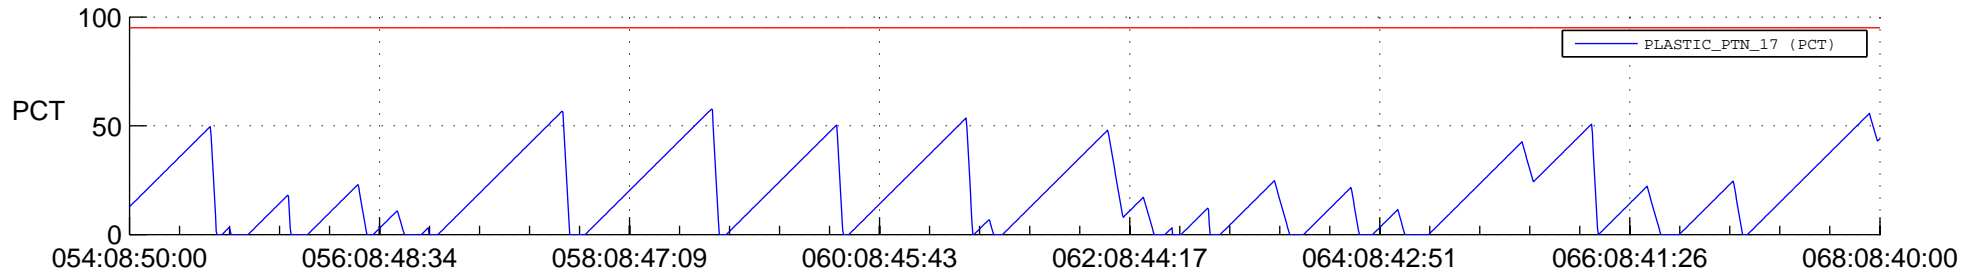

STEREO AHEAD SSR PCT Full Prediction

SWAVES_Percent_Full_Prediction

IMPACT_Percent_Full_Prediction

PLASTIC_Percent_Full_Prediction

Spacecraft_DownLink_Rate