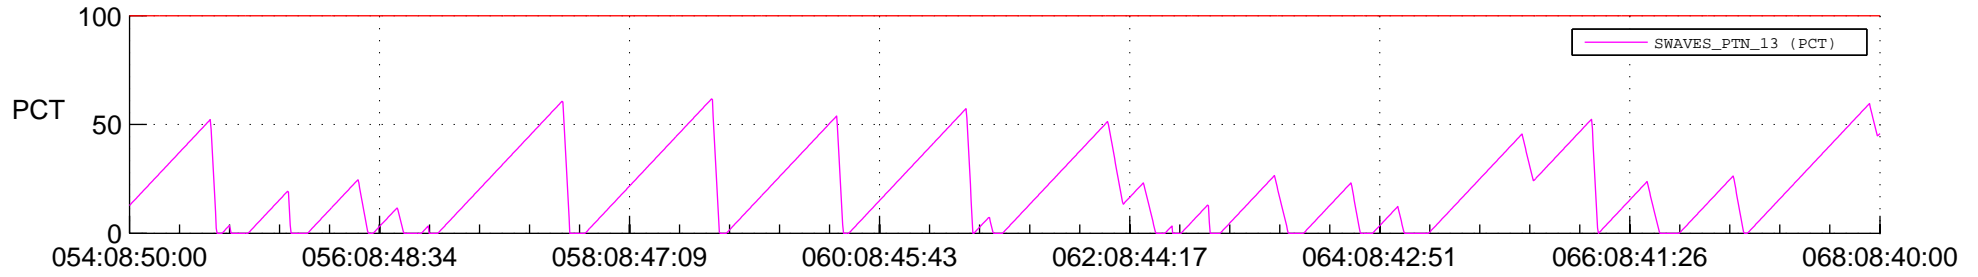

STEREO AHEAD SSR PCT Full Prediction

SWAVES_Percent_Full_Prediction

IMPACT_Percent_Full_Prediction

PLASTIC_Percent_Full_Prediction

Spacecraft_DownLink_Rate