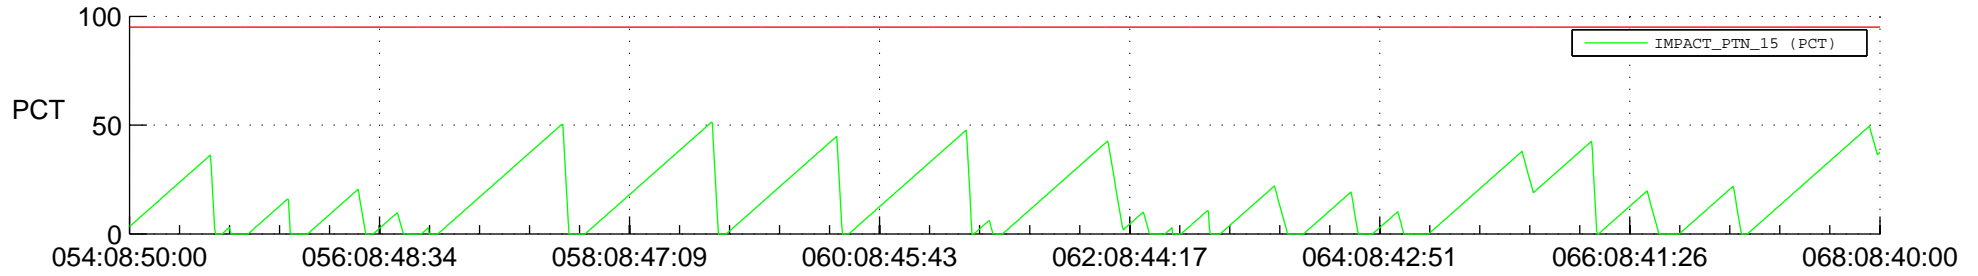

STEREO AHEAD SSR PCT Full Prediction

SWAVES_Percent_Full_Prediction

IMPACT_Percent_Full_Prediction

PLASTIC_Percent_Full_Prediction

Spacecraft_DownLink_Rate